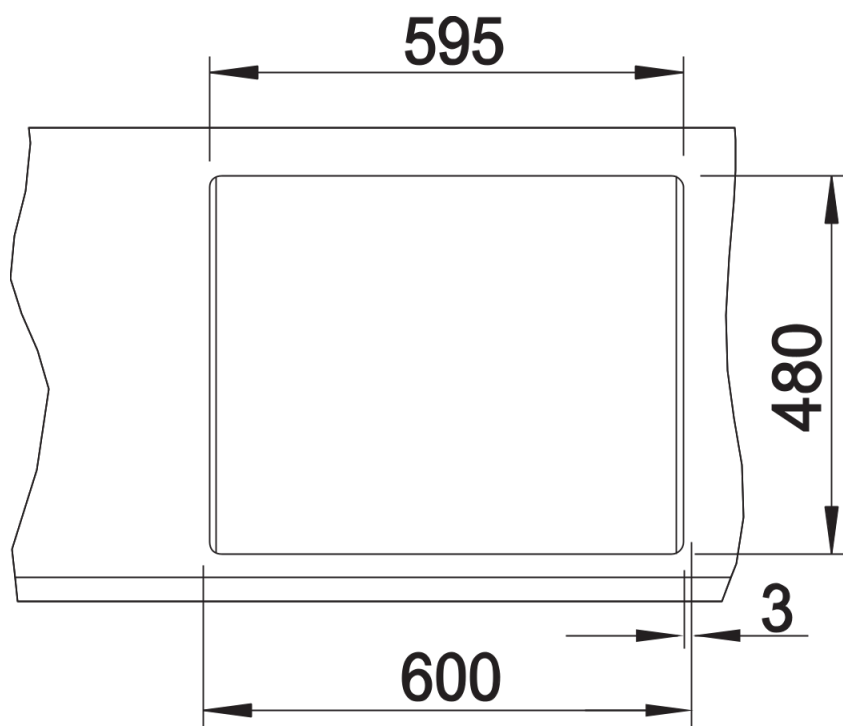

Colours

Available colours:

alumetallic
white
anthracite
jasmine
coffee
tartufo
rock grey
pearl grey
black

SILGRANIT rock grey

Planning information

- Cut out size: 595 x 480 x R15
Universal handing
German warehouse stock.
Allow 10 working days.

Scope of supply

Waste fitting with space-saving pipe, two 3 ½" basket strainers, plus main bowl remote control
German warehouse stock, allow 10 working days.

Details

Top view

Cut-out

Front view

Side view