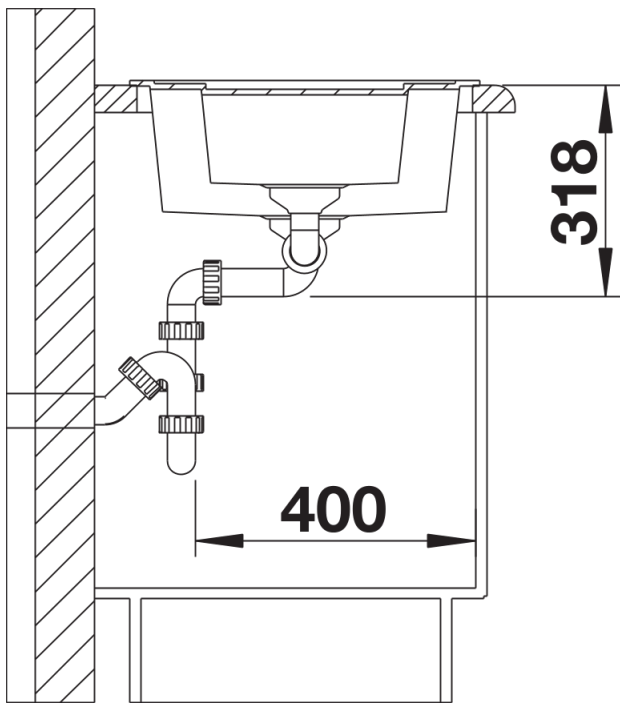

Colours

Available colours:

alumetallic
white
anthracite
jasmine
coffee
tartufo
rock grey
pearl grey
black

SILGRANIT rock grey

Planning information

- Cut out size: 595 x 480 x R15
Universal handing
German warehouse stock.
Allow 10 working days.

Scope of supply

Waste fitting with space-saving pipe, two 3 ½" basket strainers, plus main bowl remote control
German warehouse stock, allow 10 working days.

Details

Top view

Cut-out

Front view

Side view