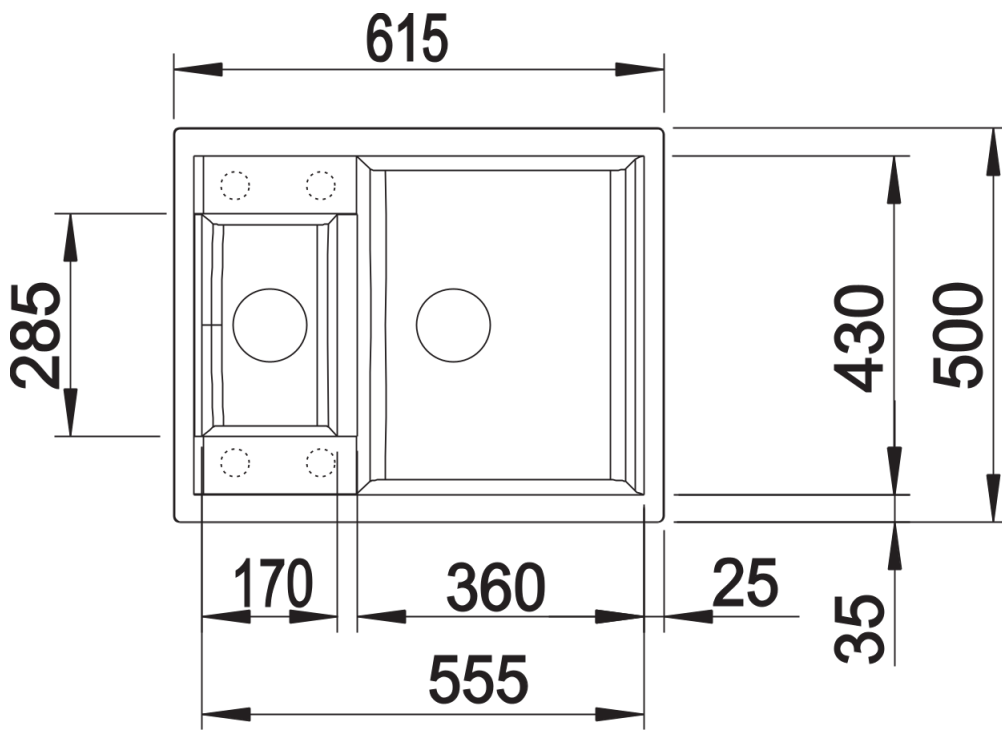

Colours

Available colours:

alumetallic
white
anthracite
jasmine
coffee
tartufo
rock grey
pearl grey
black

SILGRANIT rock grey

Planning information

- Cut out size: 595 x 480 x R15
Universal handing
German warehouse stock.
Allow 10 working days.

Scope of supply

Waste fitting with space-saving pipe, two 3 ½" basket strainers, plus main bowl remote control
German warehouse stock, allow 10 working days.

Details

Top view

Cut-out

Front view

Side view