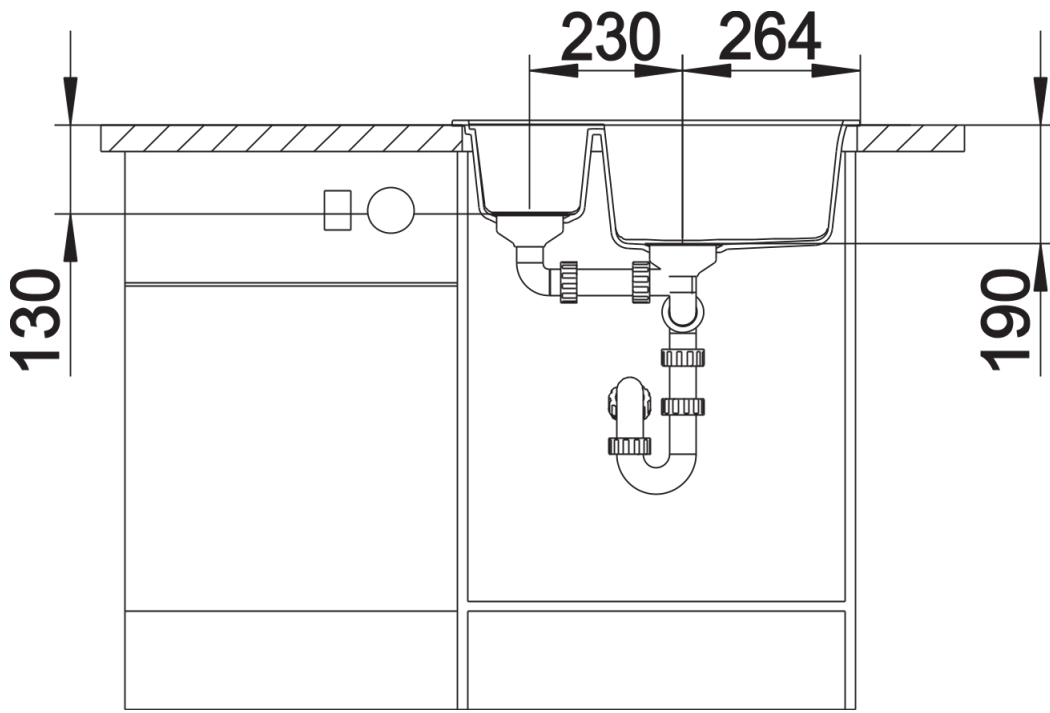

Colours

Available colours:

alumetallic
white
anthracite
jasmine
coffee
tartufo
rock grey
pearl grey
black

SILGRANIT rock grey

Planning information

- Cut out size: 595 x 480 x R15
Universal handing
German warehouse stock.
Allow 10 working days.

Scope of supply

Waste fitting with space-saving pipe, two 3 ½" basket strainers, plus main bowl remote control
German warehouse stock, allow 10 working days.

Details

Top view

Cut-out

Front view

Side view