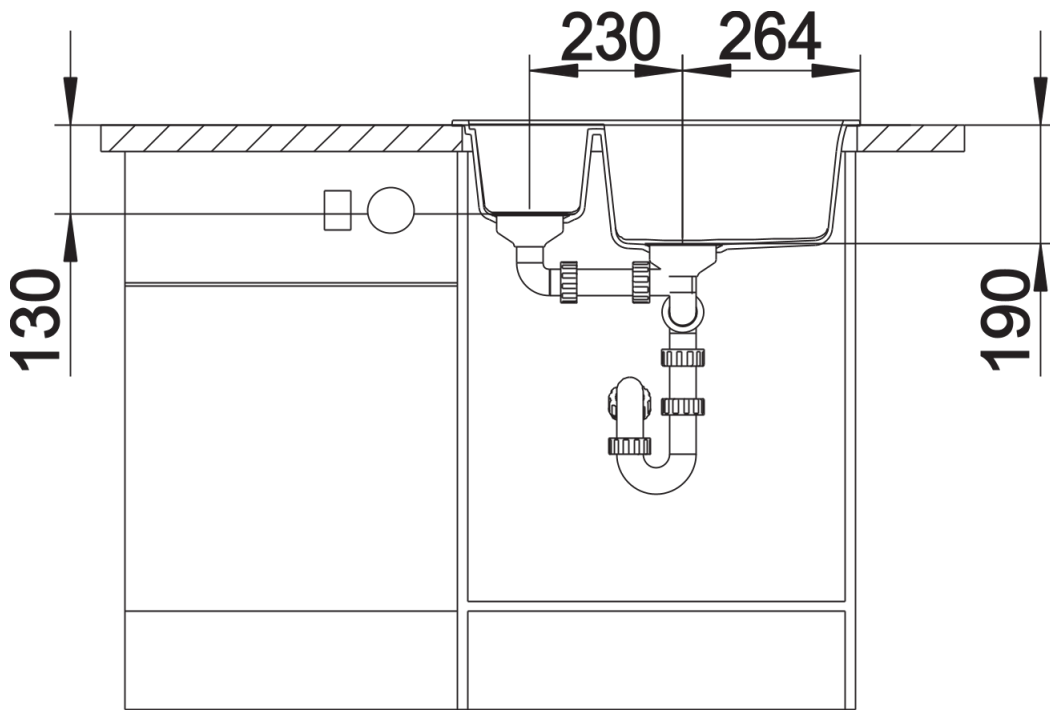

Colours

Available colours:

alumetallic
white
anthracite
jasmine
coffee
tartufo
rock grey
pearl grey
black

SILGRANIT tartufo

Planning information

- Cut out size: 595 x 480 x R15
Universal handing
German warehouse stock.
Allow 10 working days.

Scope of supply

Waste fitting with space-saving pipe, two 3 ½" basket strainers, plus main bowl remote control
German warehouse stock, allow 10 working days.

Details

Top view

Cut-out

Front view

Side view