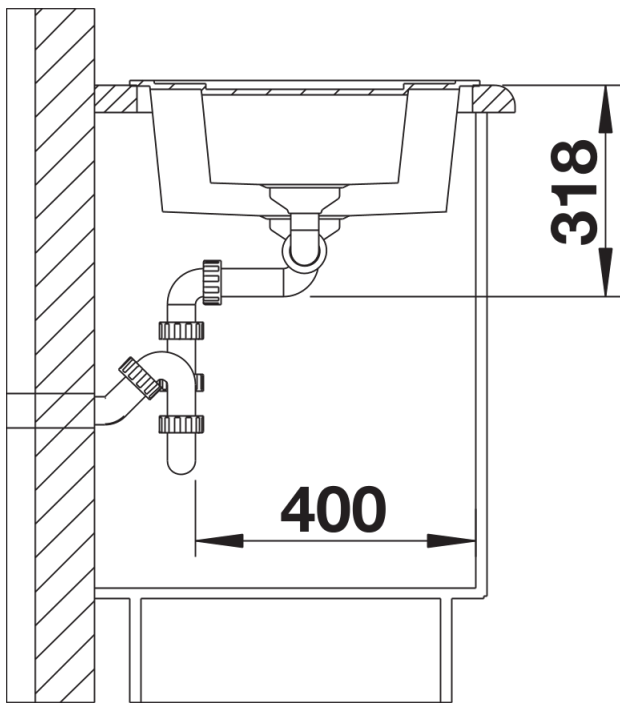

Colours

Available colours:

alumetallic
white
anthracite
jasmine
coffee
tartufo
rock grey
pearl grey
black

SILGRANIT tartufo

Planning information

- Cut out size: 595 x 480 x R15
Universal handing
German warehouse stock.
Allow 10 working days.

Scope of supply

Waste fitting with space-saving pipe, two 3 ½" basket strainers, plus main bowl remote control
German warehouse stock, allow 10 working days.

Details

Top view

Cut-out

Front view

Side view