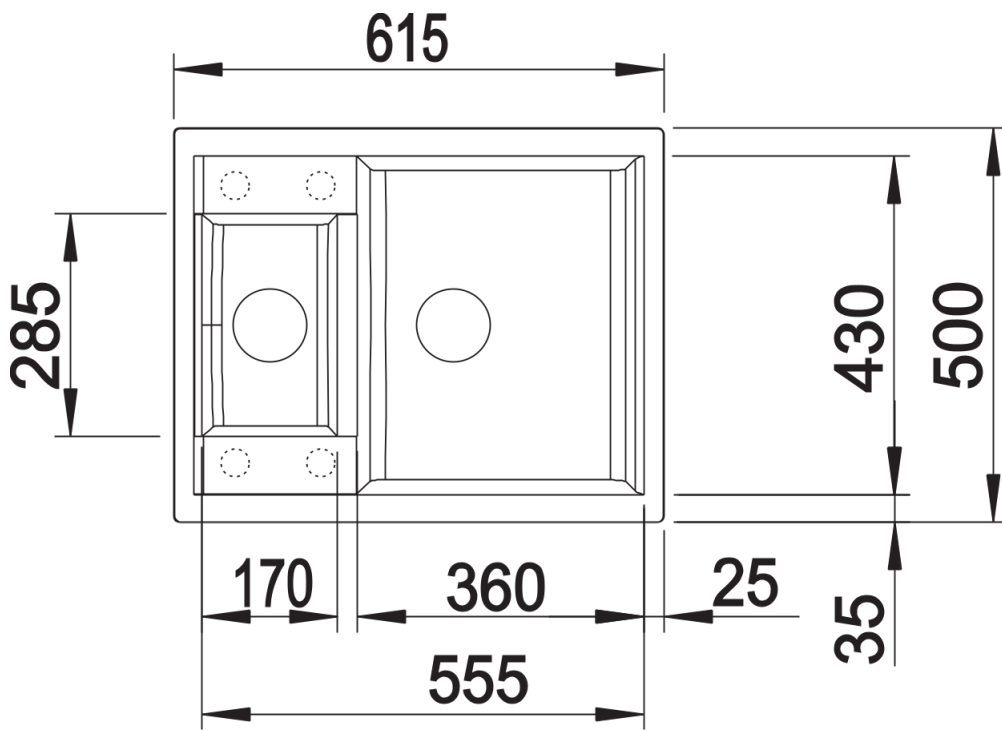

Product information sheet METRA 6

Item no. 517351

Benefits

- Modern, simple but striking linea design
- Attractive line of sinks in the medium price category
- Optimum solution for small kitchens
- The excellent capacity of the bowl provides even more room to do the washing up
- The additional bowl provides a high level of convenience
- Stylish low-profile rim design
- Can be installed reversibly

Colours

Available colours:

alumetallic
white
anthracite
jasmine
coffee
tartufo
rock grey
pearl grey
black

SILGRANIT tartufo

Planning information

- Cut out size: 595 x 480 x R15
Universal handing
German warehouse stock.
Allow 10 working days.

Scope of supply

Waste fitting with space-saving pipe, two 3 ½" basket strainers, plus main bowl remote control
German warehouse stock, allow 10 working days.

Details

Top view

Cut-out

Front view

Side view