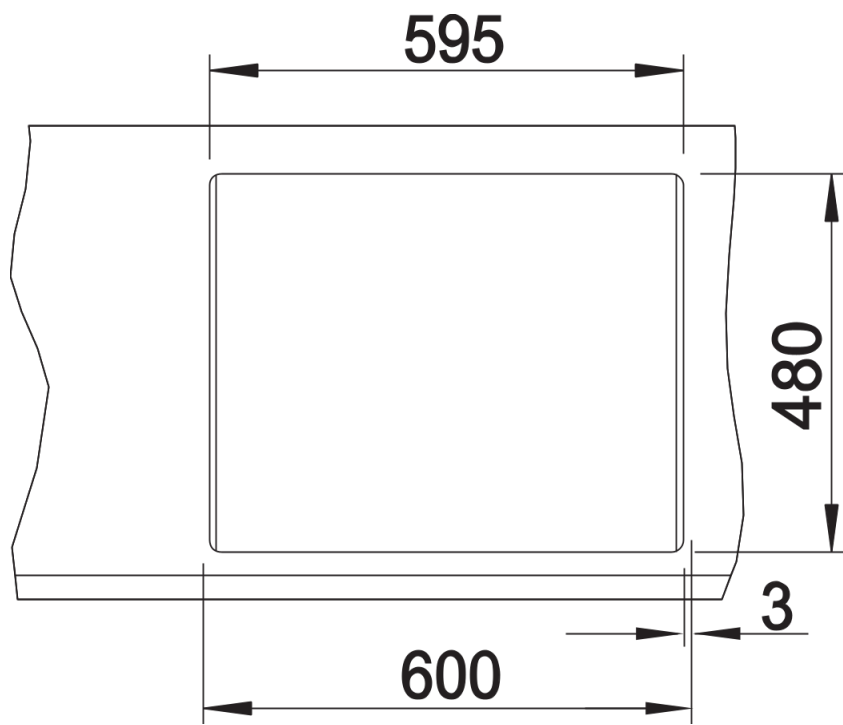

Colours

Available colours:

alumetallic
white
anthracite
jasmine
coffee
tartufo
rock grey
pearl grey
black

SILGRANIT tartufo

Planning information

- Cut out size: 595 x 480 x R15
Universal handing
German warehouse stock.
Allow 10 working days.

Scope of supply

Waste fitting with space-saving pipe, two 3 ½" basket strainers, plus main bowl remote control
German warehouse stock, allow 10 working days.

Details

Top view

Cut-out

Front view

Side view