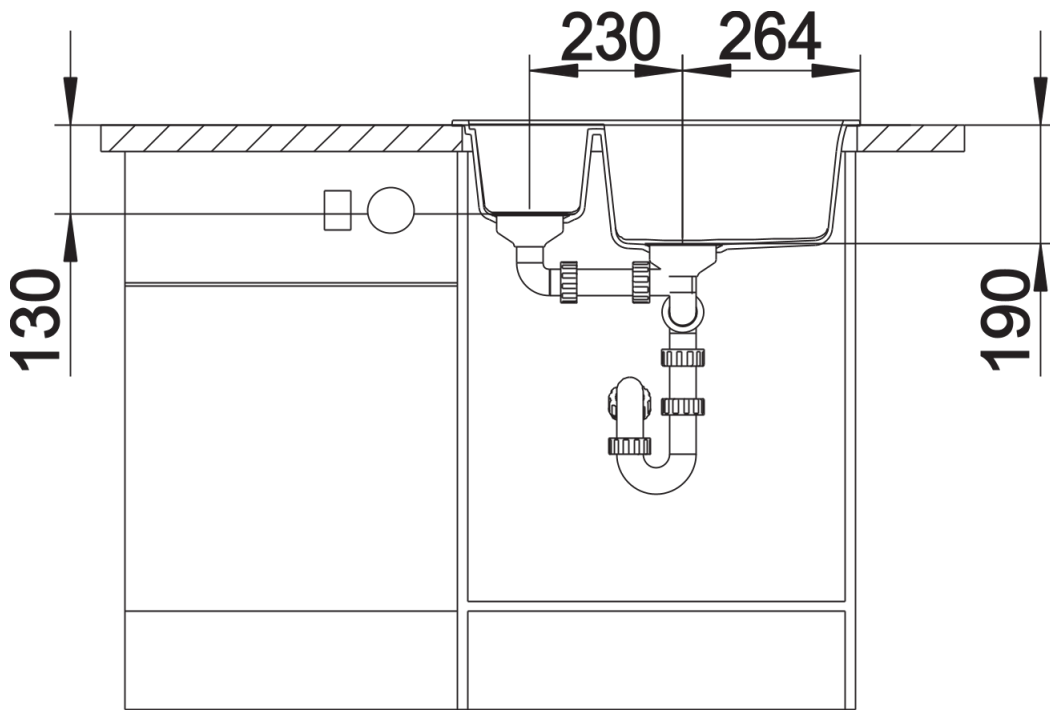

Colours

Available colours:

alumetallic
white
anthracite
jasmine
coffee
tartufo
rock grey
pearl grey
black

SILGRANIT white

Planning information

- Cut out size: 595 x 480 x R15
Universal handing
German warehouse stock.
Allow 10 working days.

Scope of supply

Waste fitting with space-saving pipe, two 3 ½" basket strainers, plus main bowl remote control
German warehouse stock, allow 10 working days.

Details

Top view

Cut-out

Front view

Side view