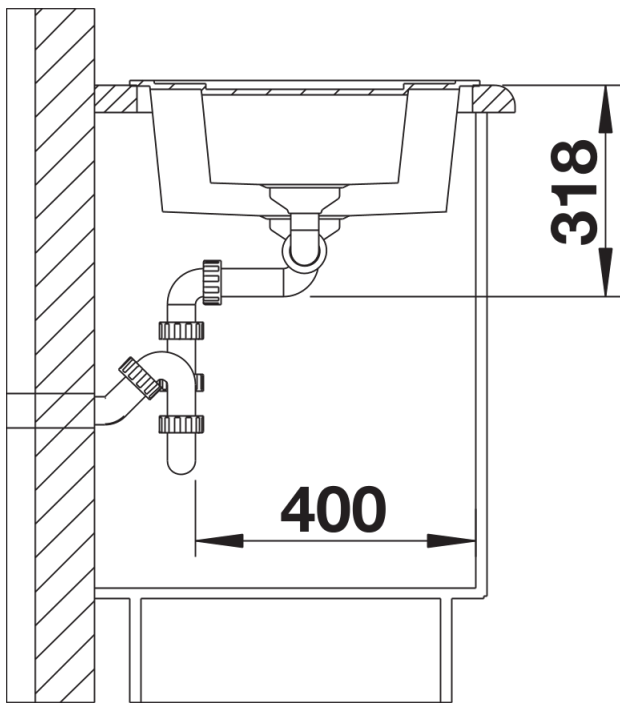

Colours

Available colours:

alumetallic
white
anthracite
jasmine
coffee
tartufo
rock grey
pearl grey
black

SILGRANIT white

Planning information

- Cut out size: 595 x 480 x R15
Universal handing
German warehouse stock.
Allow 10 working days.

Scope of supply

Waste fitting with space-saving pipe, two 3 ½" basket strainers, plus main bowl remote control
German warehouse stock, allow 10 working days.

Details

Top view

Cut-out

Front view

Side view