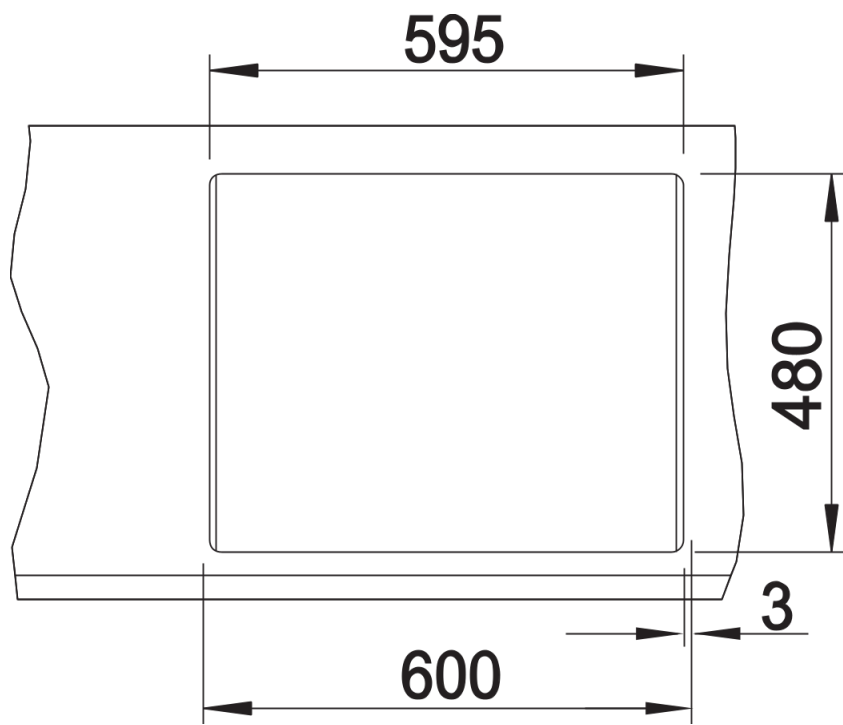

Colours

Available colours:

alumetallic
white
anthracite
jasmine
coffee
tartufo
rock grey
pearl grey
black

SILGRANIT white

Planning information

- Cut out size: 595 x 480 x R15
Universal handing
German warehouse stock.
Allow 10 working days.

Scope of supply

Waste fitting with space-saving pipe, two 3 ½" basket strainers, plus main bowl remote control
German warehouse stock, allow 10 working days.

Details

Top view

Cut-out

Front view

Side view