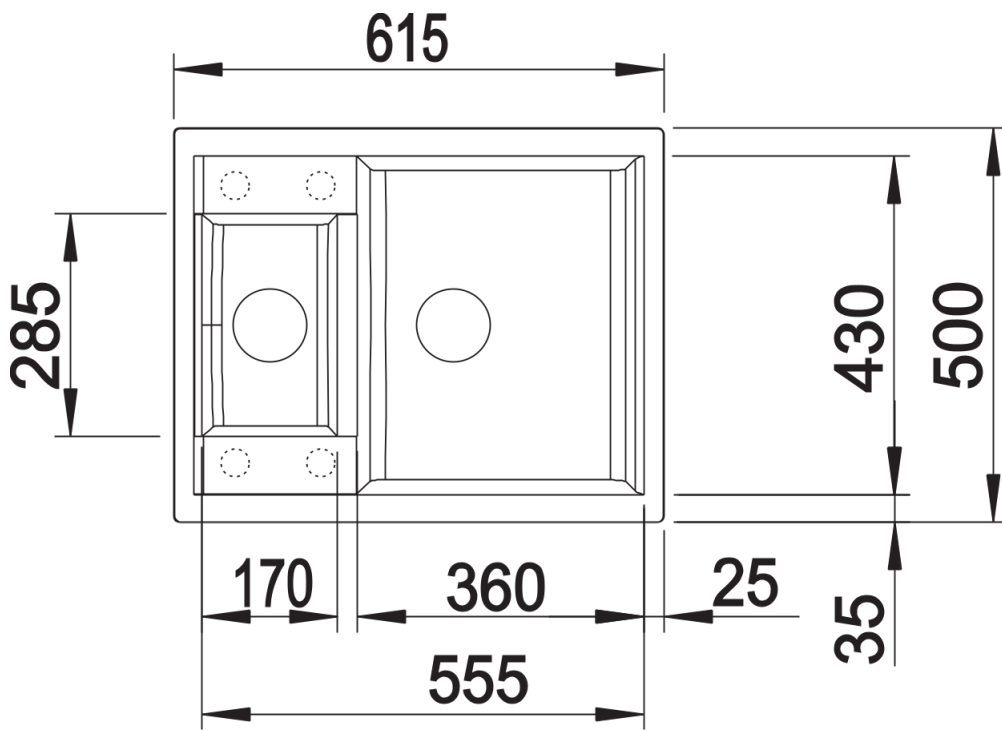

Colours

Available colours:

alumetallic
white
anthracite
jasmine
coffee
tartufo
rock grey
pearl grey
black

SILGRANIT white

Planning information

- Cut out size: 595 x 480 x R15
Universal handing
German warehouse stock.
Allow 10 working days.

Scope of supply

Waste fitting with space-saving pipe, two 3 ½" basket strainers, plus main bowl remote control
German warehouse stock, allow 10 working days.

Details

Top view

Cut-out

Front view

Side view