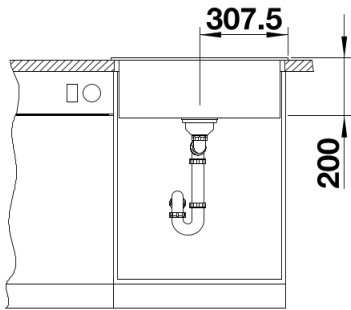

Colours

Available colours:

- anthracite
- rock grey
- alumetallic
- white
- jasmine
- tartufo
- coffee
- pearl grey
- black

SILGRANIT alumetallic

Planning information

- Cut out size: 595 x 490 x R15

Scope of supply

- Waste fitting with space-saving pipe
- 3 ½" basket strainer

Details

Top view

Cut-out

Front view

Side view