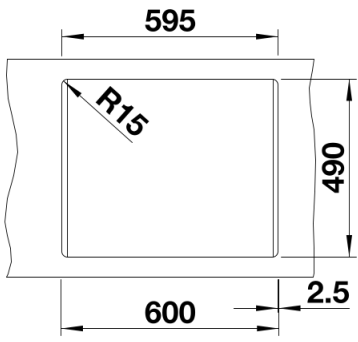

Product information sheet NAYA 6

Item no. 519640

Benefits

- Balanced, modern lines
- The unsurpassed capacity of the bowl provides even more room to do the washing up
- Maximum comfort for any kitchen
- For the 60 cm sink cabinet

Colours

Available colours:

- anthracite
- rock grey
- alumetallic
- white
- jasmine
- tartufo
- coffee
- pearl grey
- black

SILGRANIT alumetallic

Planning information

- Cut out size: 595 x 490 x R15

Scope of supply

- Waste fitting with space-saving pipe
- 3 ½" basket strainer

Details

Top view

Cut-out

Front view

Side view