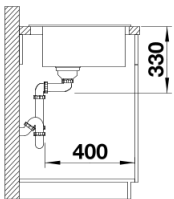

Colours

Available colours:

- anthracite
- rock grey
- alumetallic
- white
- jasmine
- tartufo
- coffee
- pearl grey
- black

SILGRANIT alumetallic

Planning information

- Cut out size: 595 x 490 x R15

Scope of supply

- Waste fitting with space-saving pipe
- 3 ½" basket strainer

Details

Top view

Cut-out

Front view

Side view