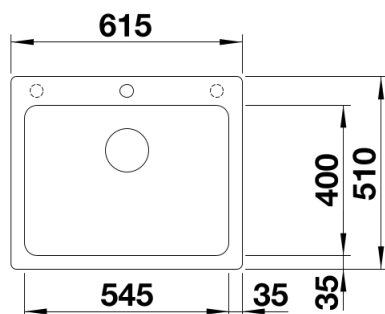

Product information sheet NAYA 6

Item no. 519640

Benefits

- Balanced, modern lines
- The unsurpassed capacity of the bowl provides even more room to do the washing up
- Maximum comfort for any kitchen
- For the 60 cm sink cabinet

Colours

Available colours:

- anthracite
- rock grey
- alumetallic
- white
- jasmine
- tartufo
- coffee
- pearl grey
- black

SILGRANIT alumetallic

Planning information

- Cut out size: 595 x 490 x R15

Scope of supply

- Waste fitting with space-saving pipe
- 3 ½" basket strainer

Details

Top view

Cut-out

Front view

Side view