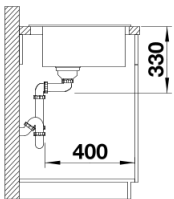

Colours

Available colours:

- anthracite
- rock grey
- alumetallic
- white
- jasmine
- tartufo
- coffee
- pearl grey
- black

SILGRANIT anthracite

Planning information

- Cut out size: 595 x 490 x R15

Scope of supply

- Waste fitting with space-saving pipe
- 3 ½" basket strainer

Details

Top view

Cut-out

Front view

Side view