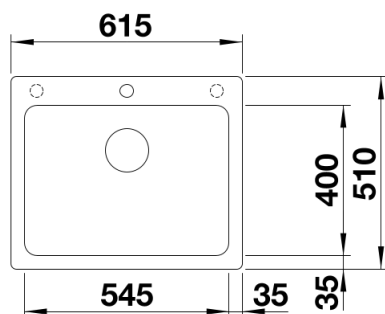

Product information sheet NAYA 6

Item no. 519638

Benefits

- Balanced, modern lines
- The unsurpassed capacity of the bowl provides even more room to do the washing up
- Maximum comfort for any kitchen
- For the 60 cm sink cabinet

Colours

Available colours:

- anthracite
- rock grey
- alumetallic
- white
- jasmine
- tartufo
- coffee
- pearl grey
- black

SILGRANIT anthracite

Planning information

- Cut out size: 595 x 490 x R15

Scope of supply

- Waste fitting with space-saving pipe
- 3 ½" basket strainer

Details

Top view

Cut-out

Front view

Side view