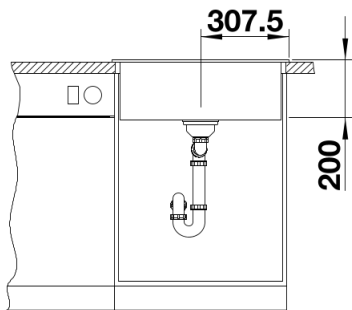

Colours

Available colours:

- anthracite
- rock grey
- alumetallic
- white
- jasmine
- tartufo
- coffee
- pearl grey
- black

SILGRANIT anthracite

Planning information

- Cut out size: 595 x 490 x R15

Scope of supply

- Waste fitting with space-saving pipe
- 3 ½" basket strainer

Details

Top view

Cut-out

Front view

Side view