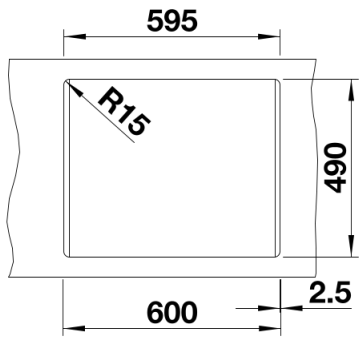

Colours

Available colours:

- anthracite
- rock grey
- alumetallic
- white
- jasmine
- tartufo
- coffee
- pearl grey
- black

SILGRANIT anthracite

Planning information

- Cut out size: 595 x 490 x R15

Scope of supply

- Waste fitting with space-saving pipe
- 3 ½" basket strainer

Details

Top view

Cut-out

Front view

Side view