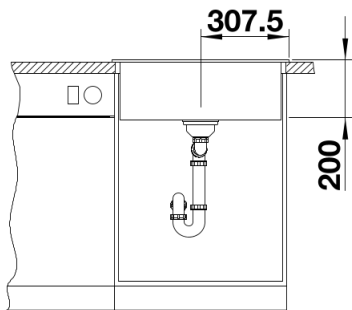

## Planning information

---

- Cut out size: 595 x 490 x R15

## Scope of supply

---

- Waste fitting with space-saving pipe  
- 3 ½" basket strainer

## Details

---

Top view

Cut-out

Front view

Side view