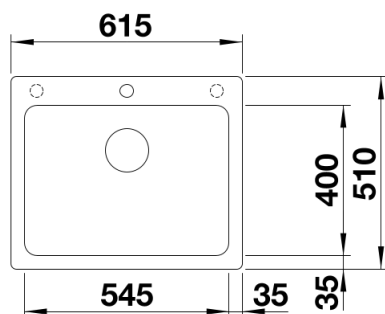

## Planning information

---

- Cut out size: 595 x 490 x R15

## Scope of supply

---

- Waste fitting with space-saving pipe  
- 3 ½" basket strainer

## Details

---

Top view

Cut-out

Front view

Side view