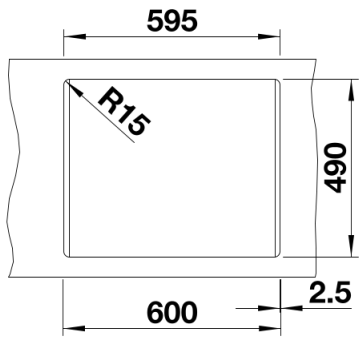

## Planning information

---

- Cut out size: 595 x 490 x R15

## Scope of supply

---

- Waste fitting with space-saving pipe  
- 3 ½" basket strainer

## Details

---

Top view

Cut-out

Front view

Side view