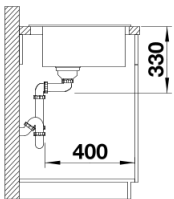

## Planning information

---

- Cut out size: 595 x 490 x R15

## Scope of supply

---

- Waste fitting with space-saving pipe  
- 3 ½" basket strainer

## Details

---

Top view

Cut-out

Front view

Side view