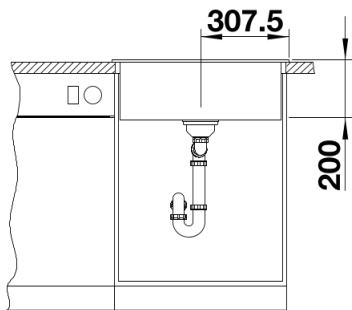

Colours

Available colours:

- anthracite
- rock grey
- alumetallic
- white
- jasmine
- tartufo
- coffee
- pearl grey
- black

SILGRANIT coffee

Planning information

- Cut out size: 595 x 490 x R15

Scope of supply

- Waste fitting with space-saving pipe
- 3 ½" basket strainer

Details

Top view

Cut-out

Front view

Side view