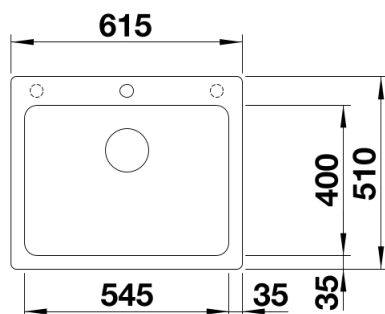

Product information sheet NAYA 6

Item no. 519645

Benefits

- Balanced, modern lines
- The unsurpassed capacity of the bowl provides even more room to do the washing up
- Maximum comfort for any kitchen
- For the 60 cm sink cabinet

Colours

Available colours:

- anthracite
- rock grey
- alumetallic
- white
- jasmine
- tartufo
- coffee
- pearl grey
- black

SILGRANIT coffee

Planning information

- Cut out size: 595 x 490 x R15

Scope of supply

- Waste fitting with space-saving pipe
- 3 ½" basket strainer

Details

Top view

Cut-out

Front view

Side view