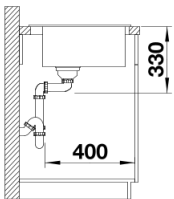

Colours

Available colours:

- anthracite
- rock grey
- alumetallic
- white
- jasmine
- tartufo
- coffee
- pearl grey
- black

SILGRANIT coffee

Planning information

- Cut out size: 595 x 490 x R15

Scope of supply

- Waste fitting with space-saving pipe
- 3 ½" basket strainer

Details

Top view

Cut-out

Front view

Side view