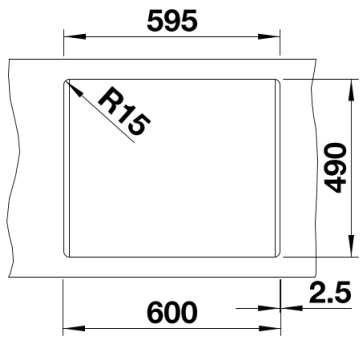

Product information sheet NAYA 6

Item no. 519645

Benefits

- Balanced, modern lines
- The unsurpassed capacity of the bowl provides even more room to do the washing up
- Maximum comfort for any kitchen
- For the 60 cm sink cabinet

Colours

Available colours:

- anthracite
- rock grey
- alumetallic
- white
- jasmine
- tartufo
- coffee
- pearl grey
- black

SILGRANIT coffee

Planning information

- Cut out size: 595 x 490 x R15

Scope of supply

- Waste fitting with space-saving pipe
- 3 ½" basket strainer

Details

Top view

Cut-out

Front view

Side view