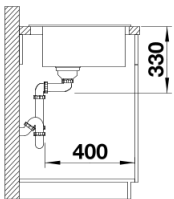

Colours

Available colours:

- anthracite
- rock grey
- alumetallic
- white
- jasmine
- tartufo
- coffee
- pearl grey
- black

SILGRANIT jasmine

Planning information

- Cut out size: 595 x 490 x R15

Scope of supply

- Waste fitting with space-saving pipe
- 3 ½" basket strainer

Details

Top view

Cut-out

Front view

Side view