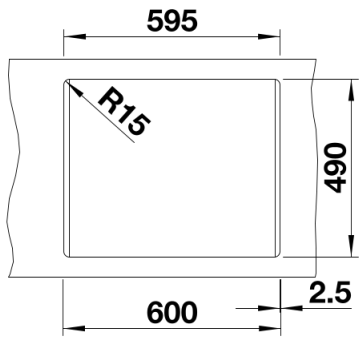

Product information sheet NAYA 6

Item no. 519642

Benefits

- Balanced, modern lines
- The unsurpassed capacity of the bowl provides even more room to do the washing up
- Maximum comfort for any kitchen
- For the 60 cm sink cabinet

Colours

Available colours:

- anthracite
- rock grey
- alumetallic
- white
- jasmine
- tartufo
- coffee
- pearl grey
- black

SILGRANIT jasmine

Planning information

- Cut out size: 595 x 490 x R15

Scope of supply

- Waste fitting with space-saving pipe
- 3 ½" basket strainer

Details

Top view

Cut-out

Front view

Side view