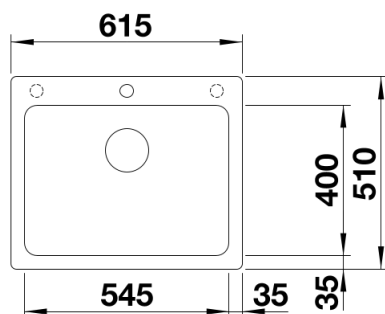

Product information sheet NAYA 6

Item no. 519642

Benefits

- Balanced, modern lines
- The unsurpassed capacity of the bowl provides even more room to do the washing up
- Maximum comfort for any kitchen
- For the 60 cm sink cabinet

Colours

Available colours:

- anthracite
- rock grey
- alumetallic
- white
- jasmine
- tartufo
- coffee
- pearl grey
- black

SILGRANIT jasmine

Planning information

- Cut out size: 595 x 490 x R15

Scope of supply

- Waste fitting with space-saving pipe
- 3 ½" basket strainer

Details

Top view

Cut-out

Front view

Side view