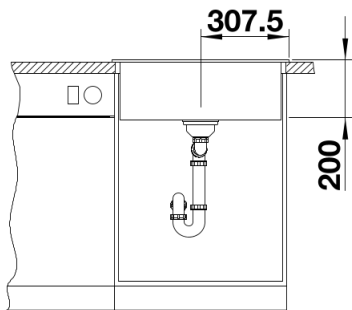

Colours

Available colours:

- anthracite
- rock grey
- alumetallic
- white
- jasmine
- tartufo
- coffee
- pearl grey
- black

SILGRANIT jasmine

Planning information

- Cut out size: 595 x 490 x R15

Scope of supply

- Waste fitting with space-saving pipe
- 3 ½" basket strainer

Details

Top view

Cut-out

Front view

Side view