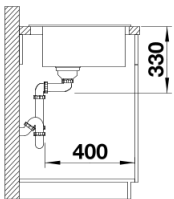

## Planning information

---

- Cut out size: 595 x 490 x R15

## Scope of supply

---

- Waste fitting with space-saving pipe
- 3 ½" basket strainer

## Details

---

Top view

Cut-out

Front view

Side view