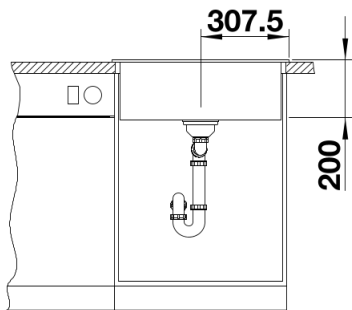

## Planning information

---

- Cut out size: 595 x 490 x R15

## Scope of supply

---

- Waste fitting with space-saving pipe
- 3 ½" basket strainer

## Details

---

Top view

Cut-out

Front view

Side view