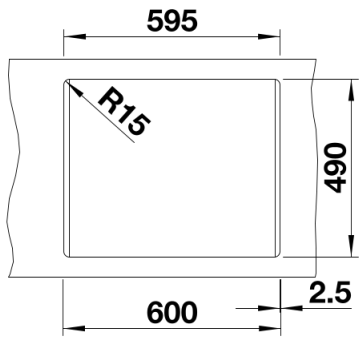

## Planning information

---

- Cut out size: 595 x 490 x R15

## Scope of supply

---

- Waste fitting with space-saving pipe
- 3 ½" basket strainer

## Details

---

Top view

Cut-out

Front view

Side view