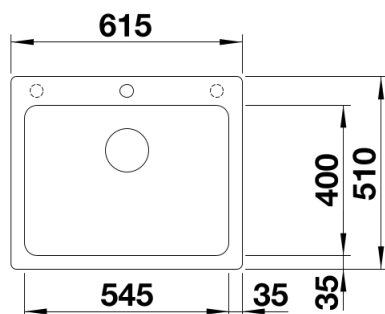

## Planning information

---

- Cut out size: 595 x 490 x R15

## Scope of supply

---

- Waste fitting with space-saving pipe
- 3 ½" basket strainer

## Details

---

Top view

Cut-out

Front view

Side view