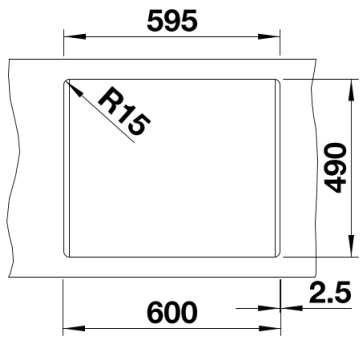

Product information sheet NAYA 6

Item no. 519644

Benefits

- Balanced, modern lines
- The unsurpassed capacity of the bowl provides even more room to do the washing up
- Maximum comfort for any kitchen
- For the 60 cm sink cabinet

Colours

Available colours:

- anthracite
- rock grey
- alumetallic
- white
- jasmine
- tartufo
- coffee
- pearl grey
- black

SILGRANIT tartufo

Planning information

- Cut out size: 595 x 490 x R15

Scope of supply

- Waste fitting with space-saving pipe
- 3 ½" basket strainer

Details

Top view

Cut-out

Front view

Side view