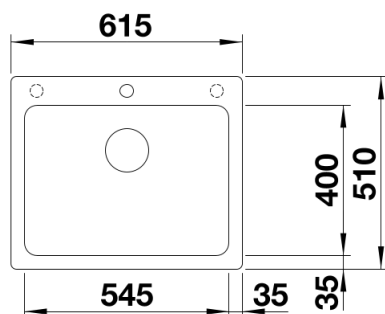

Product information sheet NAYA 6

Item no. 519644

Benefits

- Balanced, modern lines
- The unsurpassed capacity of the bowl provides even more room to do the washing up
- Maximum comfort for any kitchen
- For the 60 cm sink cabinet

Colours

Available colours:

- anthracite
- rock grey
- alumetallic
- white
- jasmine
- tartufo
- coffee
- pearl grey
- black

SILGRANIT tartufo

Planning information

- Cut out size: 595 x 490 x R15

Scope of supply

- Waste fitting with space-saving pipe
- 3 ½" basket strainer

Details

Top view

Cut-out

Front view

Side view