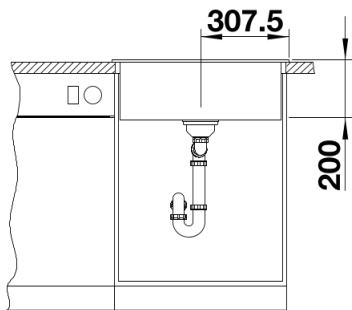

Colours

Available colours:

- anthracite
- rock grey
- alumetallic
- white
- jasmine
- tartufo
- coffee
- pearl grey
- black

SILGRANIT tartufo

Planning information

- Cut out size: 595 x 490 x R15

Scope of supply

- Waste fitting with space-saving pipe
- 3 ½" basket strainer

Details

Top view

Cut-out

Front view

Side view