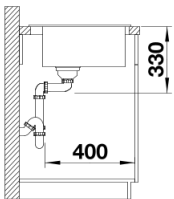

Colours

Available colours:

- anthracite
- rock grey
- alumetallic
- white
- jasmine
- tartufo
- coffee
- pearl grey
- black

SILGRANIT tartufo

Planning information

- Cut out size: 595 x 490 x R15

Scope of supply

- Waste fitting with space-saving pipe
- 3 ½" basket strainer

Details

Top view

Cut-out

Front view

Side view