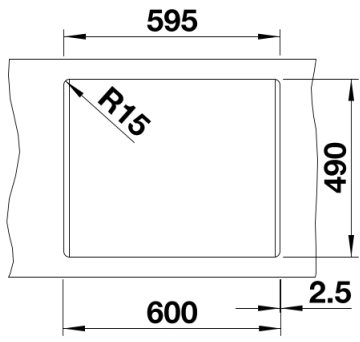

Colours

Available colours:

anthracite
rock grey
alumetallic
white
jasmine
tartufo
coffee
pearl grey
black

SILGRANIT white

Planning information

- Cut out size: 595 x 490 x R15

Scope of supply

- Waste fitting with space-saving pipe
- 3 ½" basket strainer

Details

Top view

Cut-out

Front view

Side view