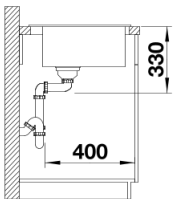

Colours

Available colours:

anthracite
rock grey
alumetallic
white
jasmine
tartufo
coffee
pearl grey
black

SILGRANIT white

Planning information

- Cut out size: 595 x 490 x R15

Scope of supply

- Waste fitting with space-saving pipe
- 3 ½" basket strainer

Details

Top view

Cut-out

Front view

Side view