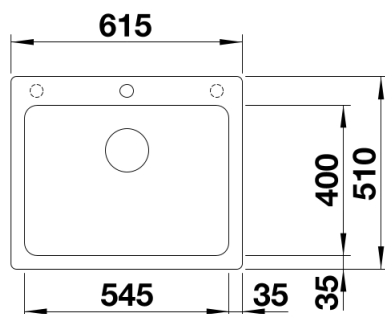

Product information sheet NAYA 6

Item no. 519641

Benefits

- Balanced, modern lines
- The unsurpassed capacity of the bowl provides even more room to do the washing up
- Maximum comfort for any kitchen
- For the 60 cm sink cabinet

Colours

Available colours:

anthracite
rock grey
alumetallic
white
jasmine
tartufo
coffee
pearl grey
black

SILGRANIT white

Planning information

- Cut out size: 595 x 490 x R15

Scope of supply

- Waste fitting with space-saving pipe
- 3 ½" basket strainer

Details

Top view

Cut-out

Front view

Side view