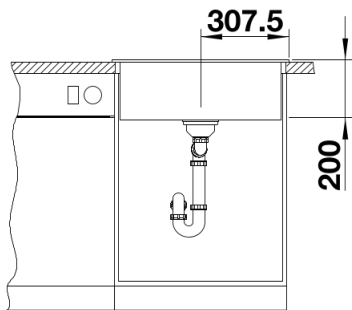

Colours

Available colours:

anthracite
rock grey
alumetallic
white
jasmine
tartufo
coffee
pearl grey
black

SILGRANIT white

Planning information

- Cut out size: 595 x 490 x R15

Scope of supply

- Waste fitting with space-saving pipe
- 3 ½" basket strainer

Details

Top view

Cut-out

Front view

Side view