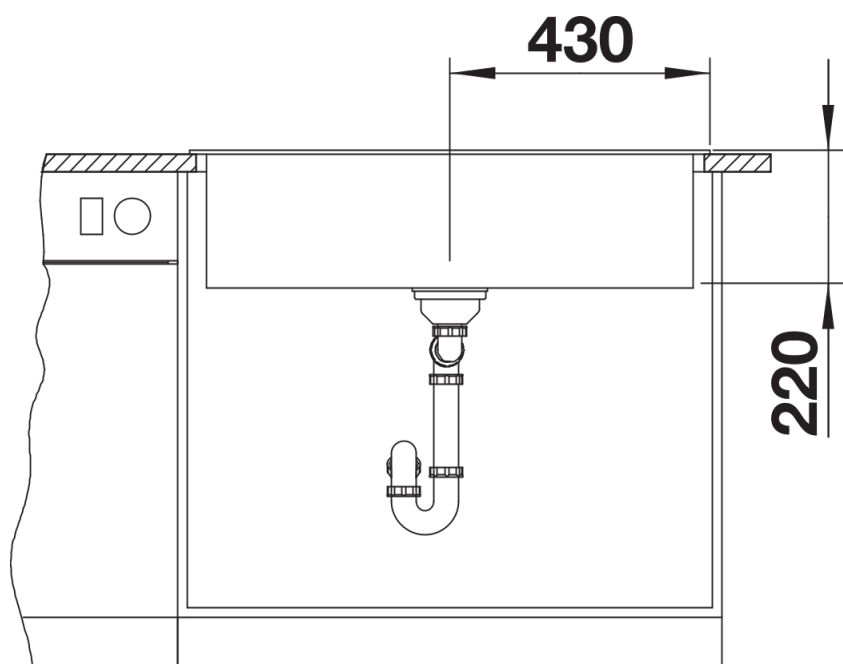

Colours

SILGRANIT alumetallic

Available colours:

anthracite
rock grey
alumetallic
pearl grey
white
jasmine
tartufo
coffee
black

Planning information

- Cut out size: 840 x 490 x R15

Scope of supply

- Waste fitting with space-saving pipe
- 3 ½" basket strainer

Details

Top view

Cut-out

Front view

Side view