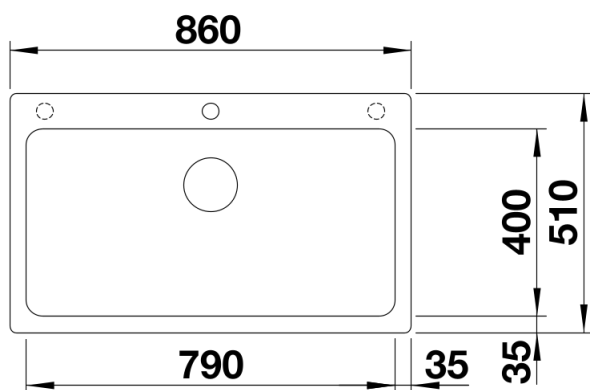

Product information sheet NAYA XL 9

Item no. 521814

Benefits

- Balanced, modern lines
- The unsurpassed capacity of the bowl provides even more room to do the washing up
- Maximum comfort for any kitchen
- For the 90 cm sink cabinet

Colours

SILGRANIT alumetallic

Available colours:

anthracite
rock grey
alumetallic
pearl grey
white
jasmine
tartufo
coffee
black

Planning information

- Cut out size: 840 x 490 x R15

Scope of supply

- Waste fitting with space-saving pipe
- 3 ½" basket strainer

Details

Top view

Cut-out

Front view

Side view