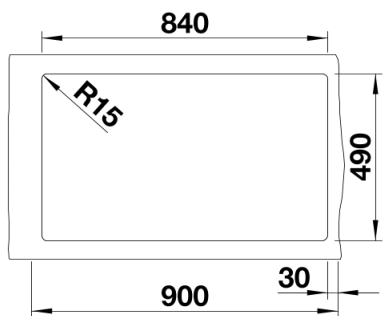

Product information sheet NAYA XL 9

Item no. 521814

Benefits

- Balanced, modern lines
- The unsurpassed capacity of the bowl provides even more room to do the washing up
- Maximum comfort for any kitchen
- For the 90 cm sink cabinet

Colours

SILGRANIT alumetallic

Available colours:

anthracite
rock grey
alumetallic
pearl grey
white
jasmine
tartufo
coffee
black

Planning information

- Cut out size: 840 x 490 x R15

Scope of supply

- Waste fitting with space-saving pipe
- 3 ½" basket strainer

Details

Top view

Cut-out

Front view

Side view