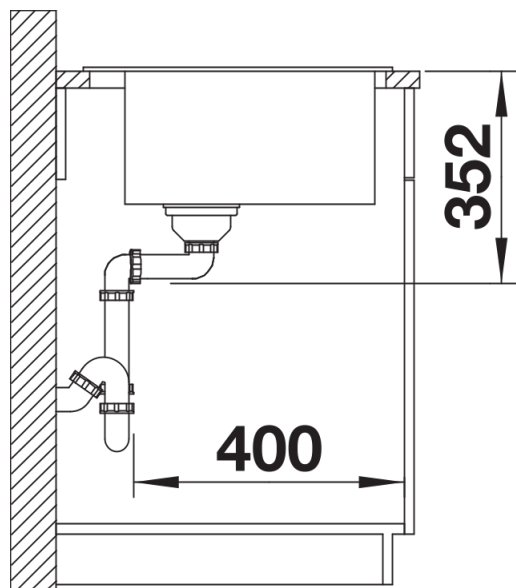

Colours

SILGRANIT alumetallic

Available colours:

anthracite
rock grey
alumetallic
pearl grey
white
jasmine
tartufo
coffee
black

Planning information

- Cut out size: 840 x 490 x R15

Scope of supply

- Waste fitting with space-saving pipe
- 3 ½" basket strainer

Details

Top view

Cut-out

Front view

Side view