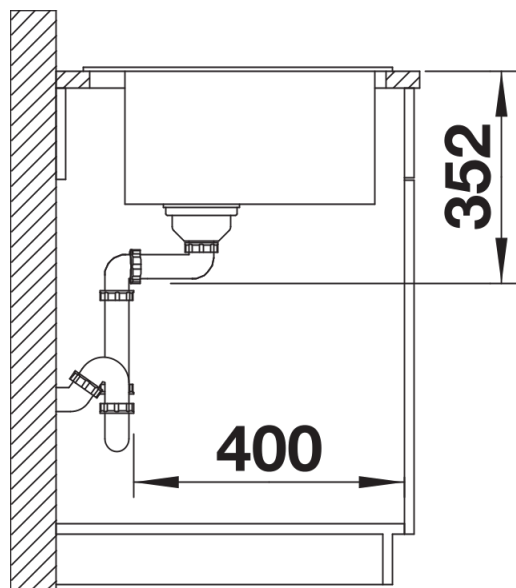

Colours

SILGRANIT black

Available colours:

- anthracite
- rock grey
- alumetallic
- pearl grey
- white
- jasmine
- tartufo
- coffee
- black

Planning information

- Cut out size: 840 x 490 x R15

Scope of supply

- Waste fitting with space-saving pipe
- 3 ½" basket strainer

Details

Top view

Cut-out

Front view

Side view