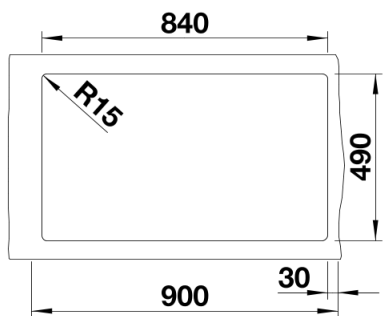

Colours

SILGRANIT black

Available colours:

- anthracite
- rock grey
- alumetallic
- pearl grey
- white
- jasmine
- tartufo
- coffee
- black

Planning information

- Cut out size: 840 x 490 x R15

Scope of supply

- Waste fitting with space-saving pipe
- 3 ½" basket strainer

Details

Top view

Cut-out

Front view

Side view