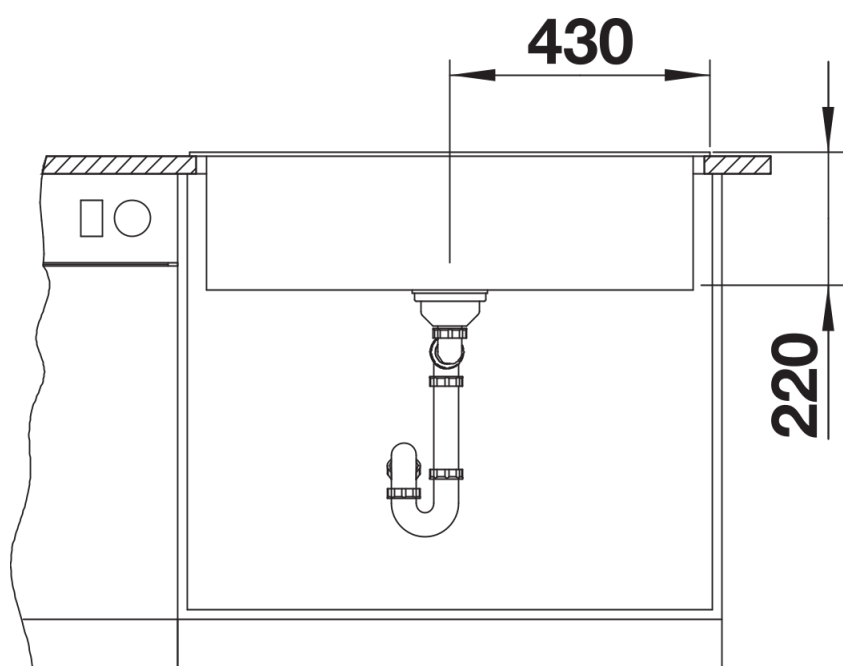

Colours

SILGRANIT black

Available colours:

- anthracite
- rock grey
- alumetallic
- pearl grey
- white
- jasmine
- tartufo
- coffee
- black

Planning information

- Cut out size: 840 x 490 x R15

Scope of supply

- Waste fitting with space-saving pipe
- 3 ½" basket strainer

Details

Top view

Cut-out

Front view

Side view