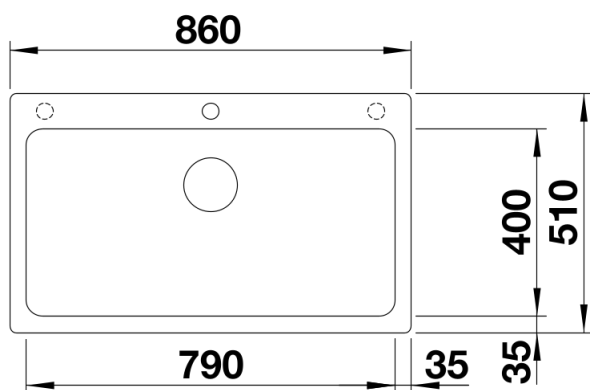

Product information sheet NAYA XL 9

Item no. 525947

Benefits

- Balanced, modern lines
- The unsurpassed capacity of the bowl provides even more room to do the washing up
- Maximum comfort for any kitchen
- For the 90 cm sink cabinet

Colours

SILGRANIT black

Available colours:

- anthracite
- rock grey
- alumetallic
- pearl grey
- white
- jasmine
- tartufo
- coffee
- black

Planning information

- Cut out size: 840 x 490 x R15

Scope of supply

- Waste fitting with space-saving pipe
- 3 ½" basket strainer

Details

Top view

Cut-out

Front view

Side view