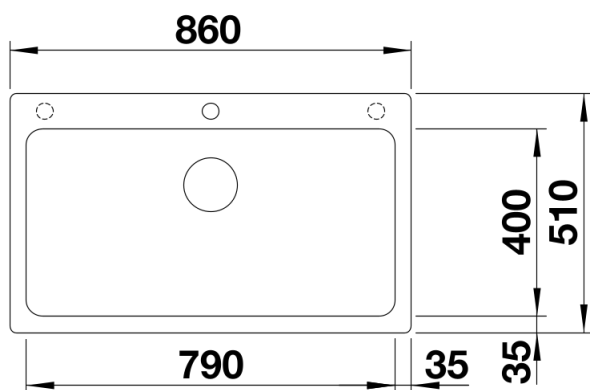

## Planning information

---

- Cut out size: 840 x 490 x R15

## Scope of supply

---

- Waste fitting with space-saving pipe
- 3 ½" basket strainer

## Details

---

Top view

Cut-out

Front view

Side view