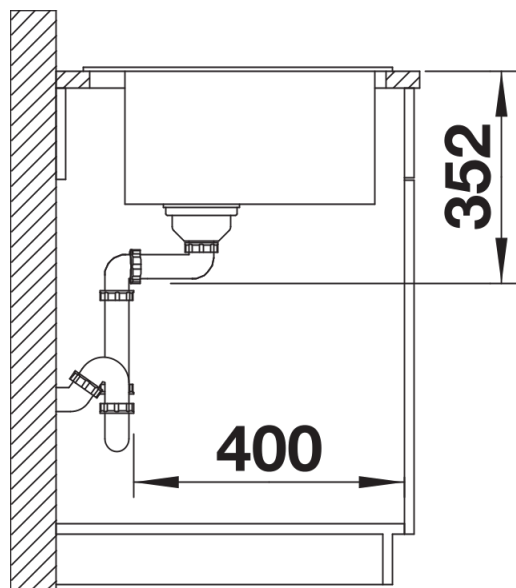

## Planning information

---

- Cut out size: 840 x 490 x R15

## Scope of supply

---

- Waste fitting with space-saving pipe
- 3 ½" basket strainer

## Details

---

Top view

Cut-out

Front view

Side view