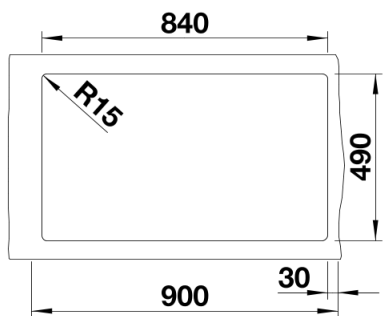

## Planning information

---

- Cut out size: 840 x 490 x R15

## Scope of supply

---

- Waste fitting with space-saving pipe
- 3 ½" basket strainer

## Details

---

Top view

Cut-out

Front view

Side view