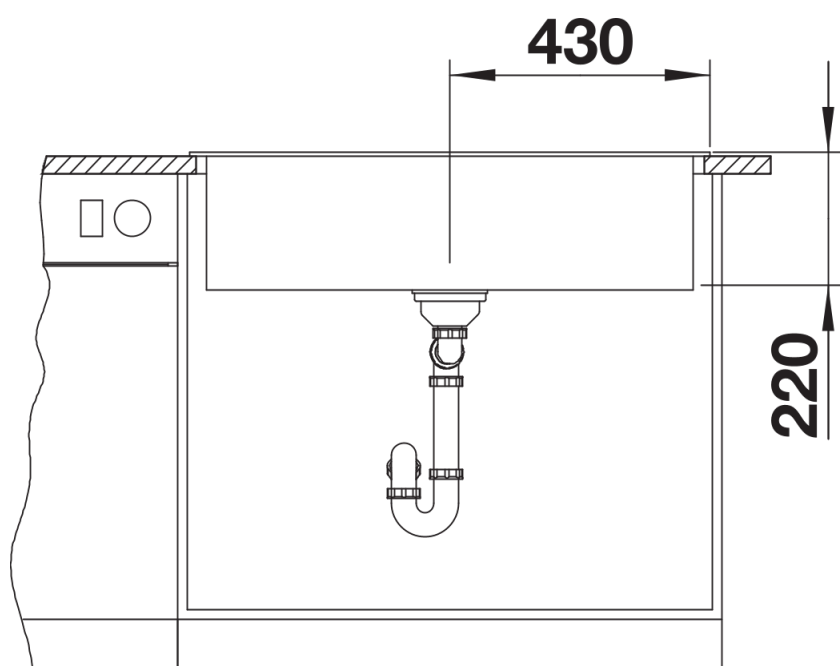

## Planning information

---

- Cut out size: 840 x 490 x R15

## Scope of supply

---

- Waste fitting with space-saving pipe
- 3 ½" basket strainer

## Details

---

Top view

Cut-out

Front view

Side view