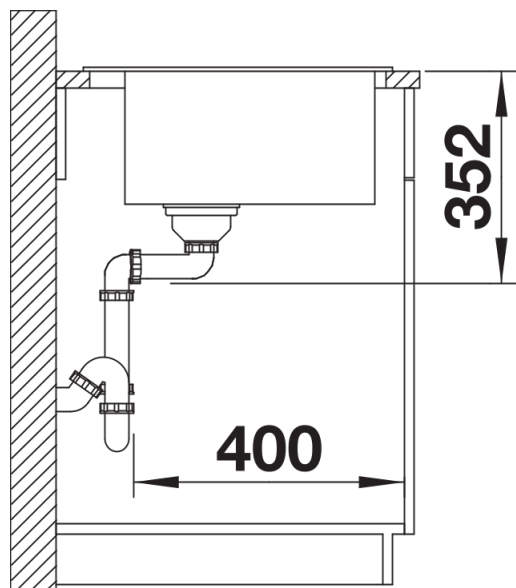

Colours

SILGRANIT jasmine

Available colours:

anthracite
rock grey
alumetallic
pearl grey
white
jasmine
tartufo
coffee
black

Planning information

- Cut out size: 840 x 490 x R15

Scope of supply

- Waste fitting with space-saving pipe
- 3 ½" basket strainer

Details

Top view

Cut-out

Front view

Side view