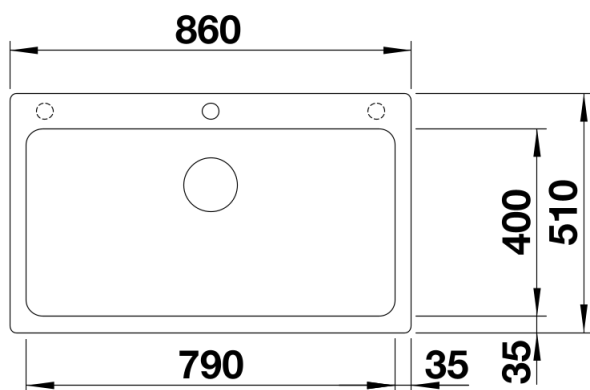

Product information sheet NAYA XL 9

Item no. 521817

Benefits

- Balanced, modern lines
- The unsurpassed capacity of the bowl provides even more room to do the washing up
- Maximum comfort for any kitchen
- For the 90 cm sink cabinet

Colours

SILGRANIT jasmine

Available colours:

anthracite
rock grey
alumetallic
pearl grey
white
jasmine
tartufo
coffee
black

Planning information

- Cut out size: 840 x 490 x R15

Scope of supply

- Waste fitting with space-saving pipe
- 3 ½" basket strainer

Details

Top view

Cut-out

Front view

Side view