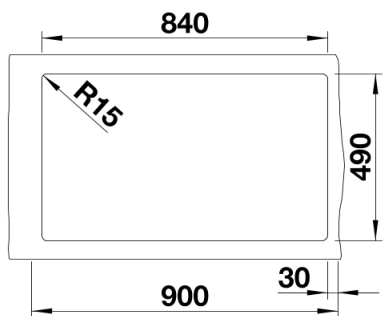

Product information sheet NAYA XL 9

Item no. 521817

Benefits

- Balanced, modern lines
- The unsurpassed capacity of the bowl provides even more room to do the washing up
- Maximum comfort for any kitchen
- For the 90 cm sink cabinet

Colours

SILGRANIT jasmine

Available colours:

anthracite
rock grey
alumetallic
pearl grey
white
jasmine
tartufo
coffee
black

Planning information

- Cut out size: 840 x 490 x R15

Scope of supply

- Waste fitting with space-saving pipe
- 3 ½" basket strainer

Details

Top view

Cut-out

Front view

Side view