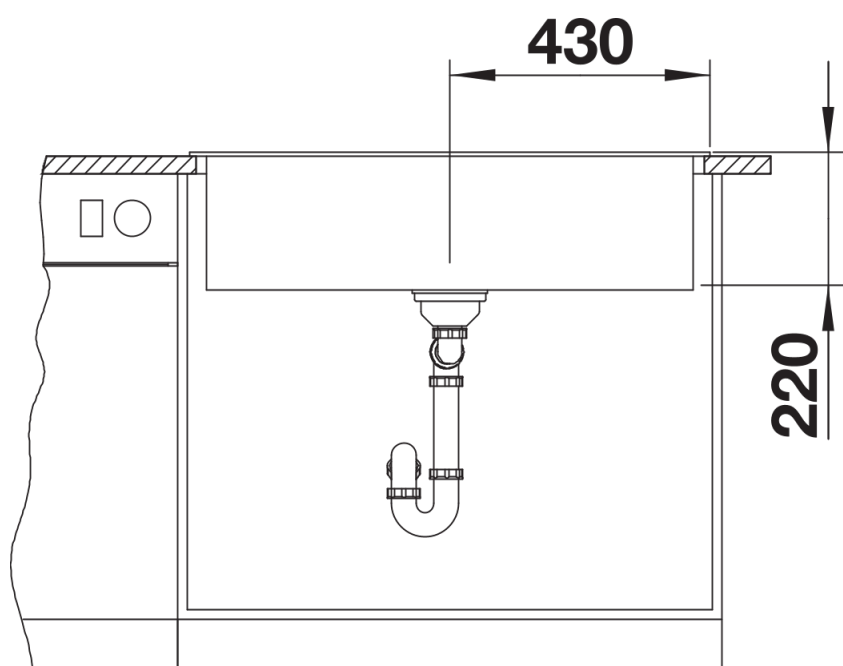

Colours

SILGRANIT jasmine

Available colours:

anthracite
rock grey
alumetallic
pearl grey
white
jasmine
tartufo
coffee
black

Planning information

- Cut out size: 840 x 490 x R15

Scope of supply

- Waste fitting with space-saving pipe
- 3 ½" basket strainer

Details

Top view

Cut-out

Front view

Side view