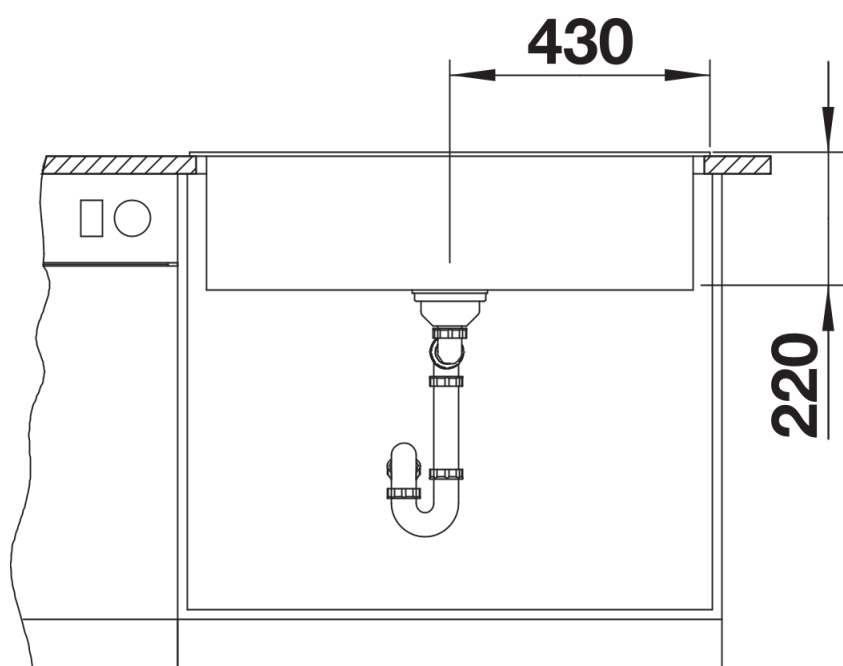

Colours

SILGRANIT rock grey

Available colours:

anthracite
rock grey
alumetallic
pearl grey
white
jasmine
tartufo
coffee
black

Planning information

- Cut out size: 840 x 490 x R15

Scope of supply

- Waste fitting with space-saving pipe
- 3 ½" basket strainer

Details

Top view

Cut-out

Front view

Side view