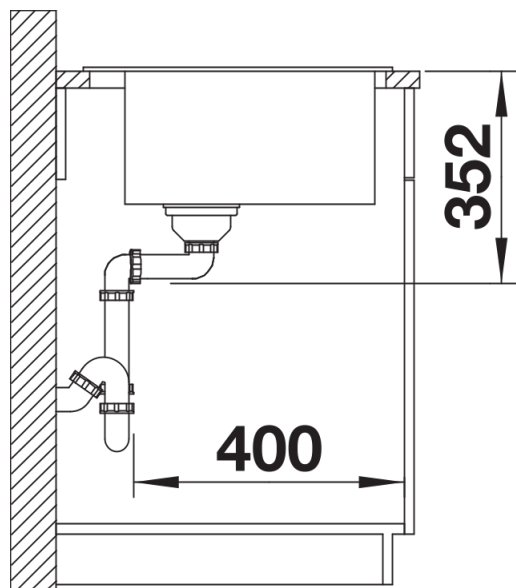

Colours

SILGRANIT rock grey

Available colours:

anthracite
rock grey
alumetallic
pearl grey
white
jasmine
tartufo
coffee
black

Planning information

- Cut out size: 840 x 490 x R15

Scope of supply

- Waste fitting with space-saving pipe
- 3 ½" basket strainer

Details

Top view

Cut-out

Front view

Side view