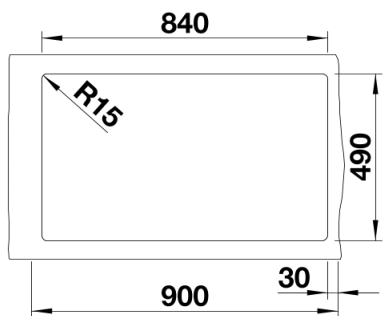

Product information sheet NAYA XL 9

Item no. 521813

Benefits

- Balanced, modern lines
- The unsurpassed capacity of the bowl provides even more room to do the washing up
- Maximum comfort for any kitchen
- For the 90 cm sink cabinet

Colours

SILGRANIT rock grey

Available colours:

anthracite
rock grey
alumetallic
pearl grey
white
jasmine
tartufo
coffee
black

Planning information

- Cut out size: 840 x 490 x R15

Scope of supply

- Waste fitting with space-saving pipe
- 3 ½" basket strainer

Details

Top view

Cut-out

Front view

Side view