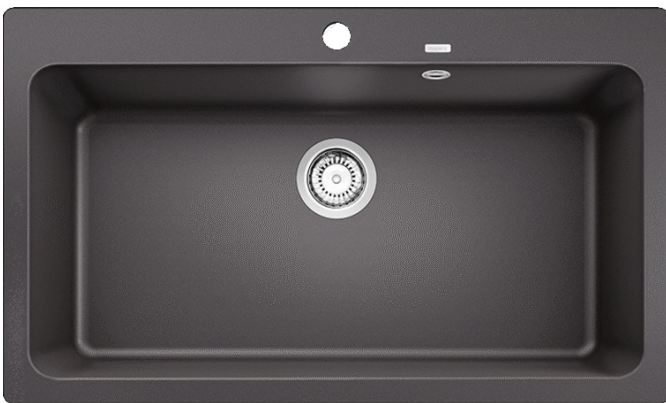

Product information sheet NAYA XL 9

Item no. 521813

Benefits

- Balanced, modern lines
- The unsurpassed capacity of the bowl provides even more room to do the washing up
- Maximum comfort for any kitchen
- For the 90 cm sink cabinet

Colours

SILGRANIT rock grey

Available colours:

anthracite
rock grey
alumetallic
pearl grey
white
jasmine
tartufo
coffee
black

Planning information

- Cut out size: 840 x 490 x R15

Scope of supply

- Waste fitting with space-saving pipe
- 3 ½" basket strainer