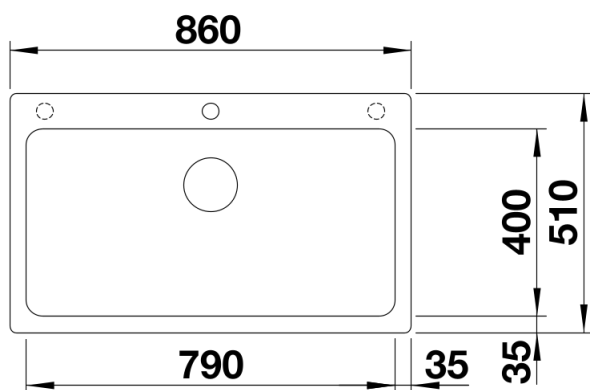

Product information sheet NAYA XL 9

Item no. 521813

Benefits

- Balanced, modern lines
- The unsurpassed capacity of the bowl provides even more room to do the washing up
- Maximum comfort for any kitchen
- For the 90 cm sink cabinet

Colours

SILGRANIT rock grey

Available colours:

anthracite
rock grey
alumetallic
pearl grey
white
jasmine
tartufo
coffee
black

Planning information

- Cut out size: 840 x 490 x R15

Scope of supply

- Waste fitting with space-saving pipe
- 3 ½" basket strainer

Details

Top view

Cut-out

Front view

Side view