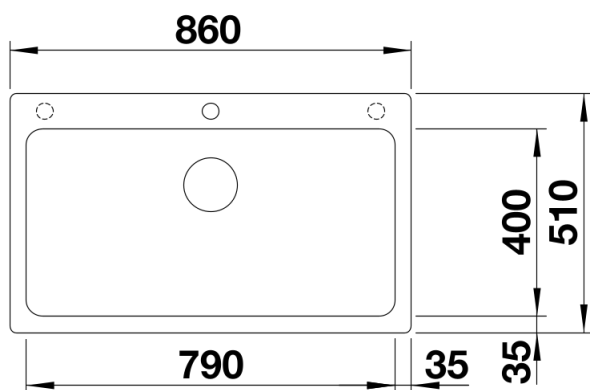

Product information sheet NAYA XL 9

Item no. 521819

Benefits

- Balanced, modern lines
- The unsurpassed capacity of the bowl provides even more room to do the washing up
- Maximum comfort for any kitchen
- For the 90 cm sink cabinet

Colours

SILGRANIT tartufo

Available colours:

- anthracite
- rock grey
- alumetallic
- pearl grey
- white
- jasmine
- tartufo
- coffee
- black

Planning information

- Cut out size: 840 x 490 x R15

Scope of supply

- Waste fitting with space-saving pipe
- 3 ½" basket strainer

Details

Top view

Cut-out

Front view

Side view