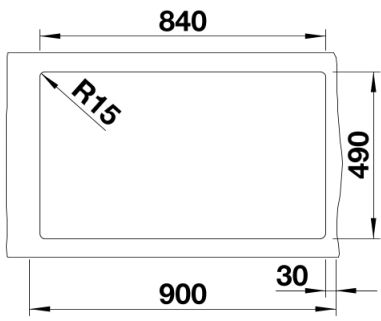

Colours

SILGRANIT tartufo

Available colours:

- anthracite
- rock grey
- alumetallic
- pearl grey
- white
- jasmine
- tartufo
- coffee
- black

Planning information

- Cut out size: 840 x 490 x R15

Scope of supply

- Waste fitting with space-saving pipe
- 3 ½" basket strainer

Details

Top view

Cut-out

Front view

Side view