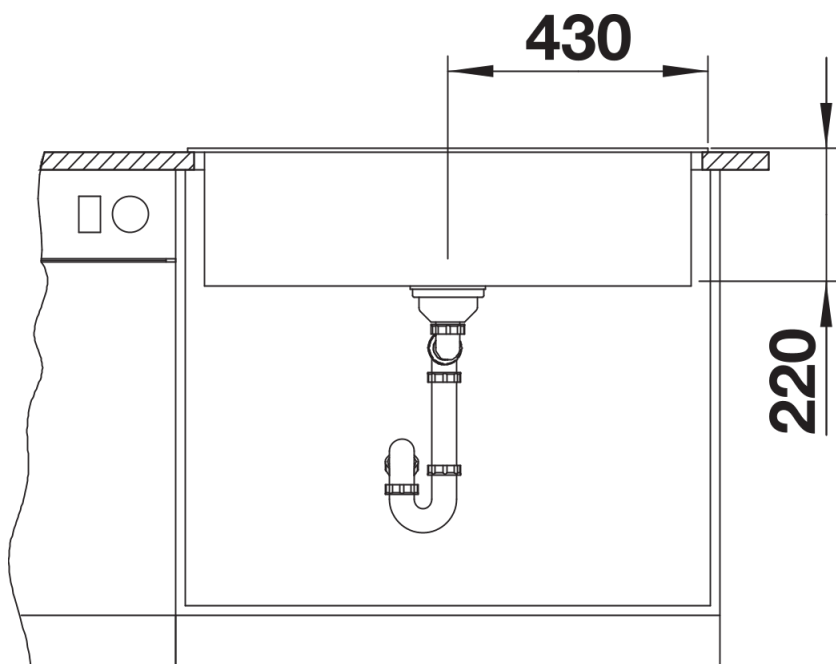

Colours

SILGRANIT tartufo

Available colours:

- anthracite
- rock grey
- alumetallic
- pearl grey
- white
- jasmine
- tartufo
- coffee
- black

Planning information

- Cut out size: 840 x 490 x R15

Scope of supply

- Waste fitting with space-saving pipe
- 3 ½" basket strainer

Details

Top view

Cut-out

Front view

Side view