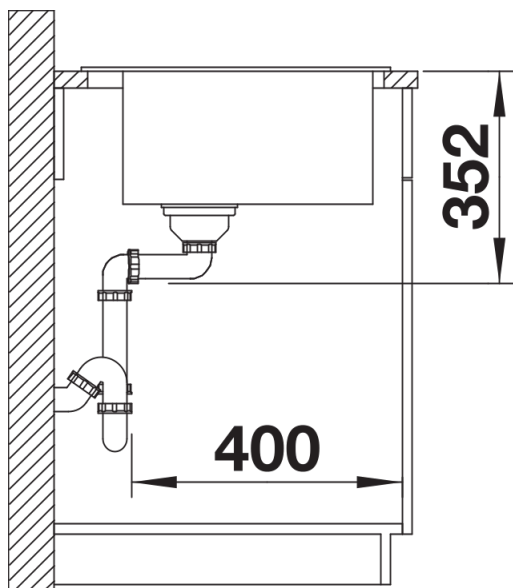

Colours

SILGRANIT tartufo

Available colours:

- anthracite
- rock grey
- alumetallic
- pearl grey
- white
- jasmine
- tartufo
- coffee
- black

Planning information

- Cut out size: 840 x 490 x R15

Scope of supply

- Waste fitting with space-saving pipe
- 3 ½" basket strainer

Details

Top view

Cut-out

Front view

Side view