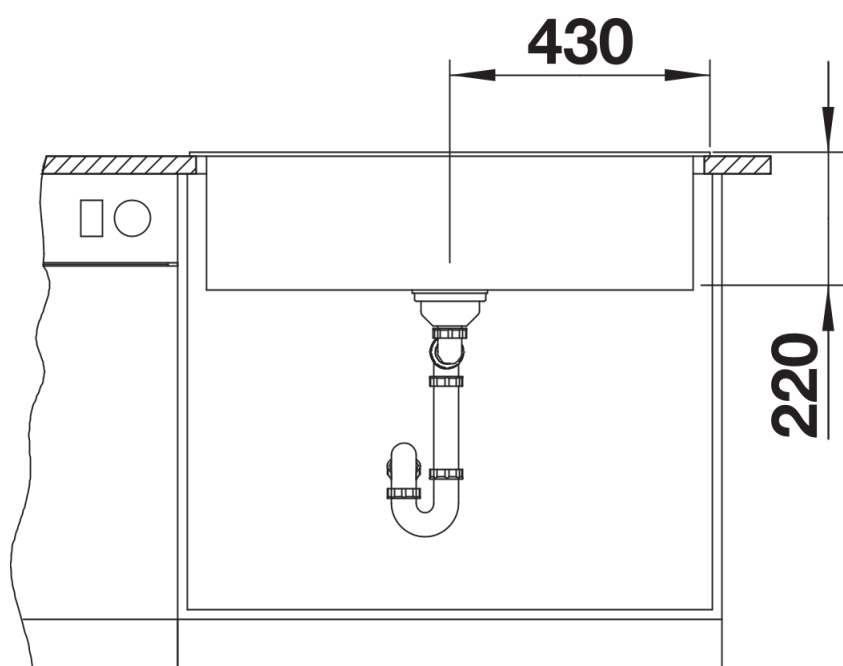

Colours

SILGRANIT white

Available colours:

anthracite
rock grey
alumetallic
pearl grey
white
jasmine
tartufo
coffee
black

Planning information

- Cut out size: 840 x 490 x R15

Scope of supply

- Waste fitting with space-saving pipe
- 3 ½" basket strainer

Details

Top view

Cut-out

Front view

Side view