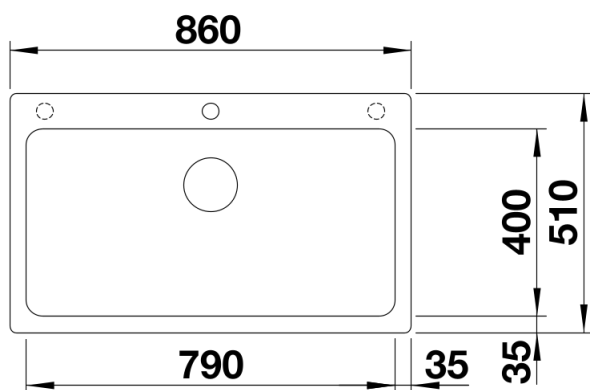

Product information sheet NAYA XL 9

Item no. 521816

Benefits

- Balanced, modern lines
- The unsurpassed capacity of the bowl provides even more room to do the washing up
- Maximum comfort for any kitchen
- For the 90 cm sink cabinet

Colours

SILGRANIT white

Available colours:

anthracite
rock grey
alumetallic
pearl grey
white
jasmine
tartufo
coffee
black

Planning information

- Cut out size: 840 x 490 x R15

Scope of supply

- Waste fitting with space-saving pipe
- 3 ½" basket strainer

Details

Top view

Cut-out

Front view

Side view