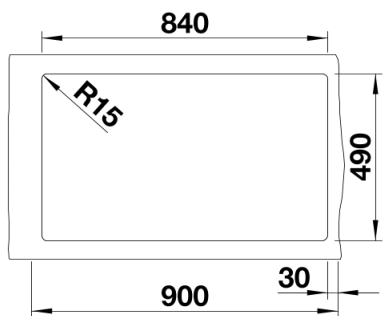

Product information sheet NAYA XL 9

Item no. 521816

Benefits

- Balanced, modern lines
- The unsurpassed capacity of the bowl provides even more room to do the washing up
- Maximum comfort for any kitchen
- For the 90 cm sink cabinet

Colours

SILGRANIT white

Available colours:

anthracite
rock grey
alumetallic
pearl grey
white
jasmine
tartufo
coffee
black

Planning information

- Cut out size: 840 x 490 x R15

Scope of supply

- Waste fitting with space-saving pipe
- 3 ½" basket strainer

Details

Top view

Cut-out

Front view

Side view