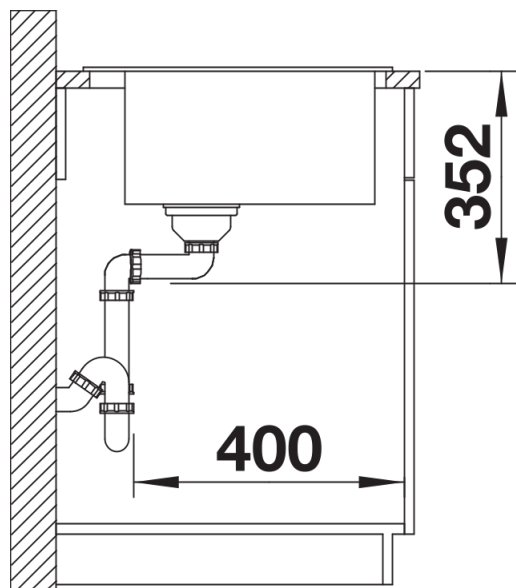

Colours

SILGRANIT white

Available colours:

anthracite
rock grey
alumetallic
pearl grey
white
jasmine
tartufo
coffee
black

Planning information

- Cut out size: 840 x 490 x R15

Scope of supply

- Waste fitting with space-saving pipe
- 3 ½" basket strainer

Details

Top view

Cut-out

Front view

Side view