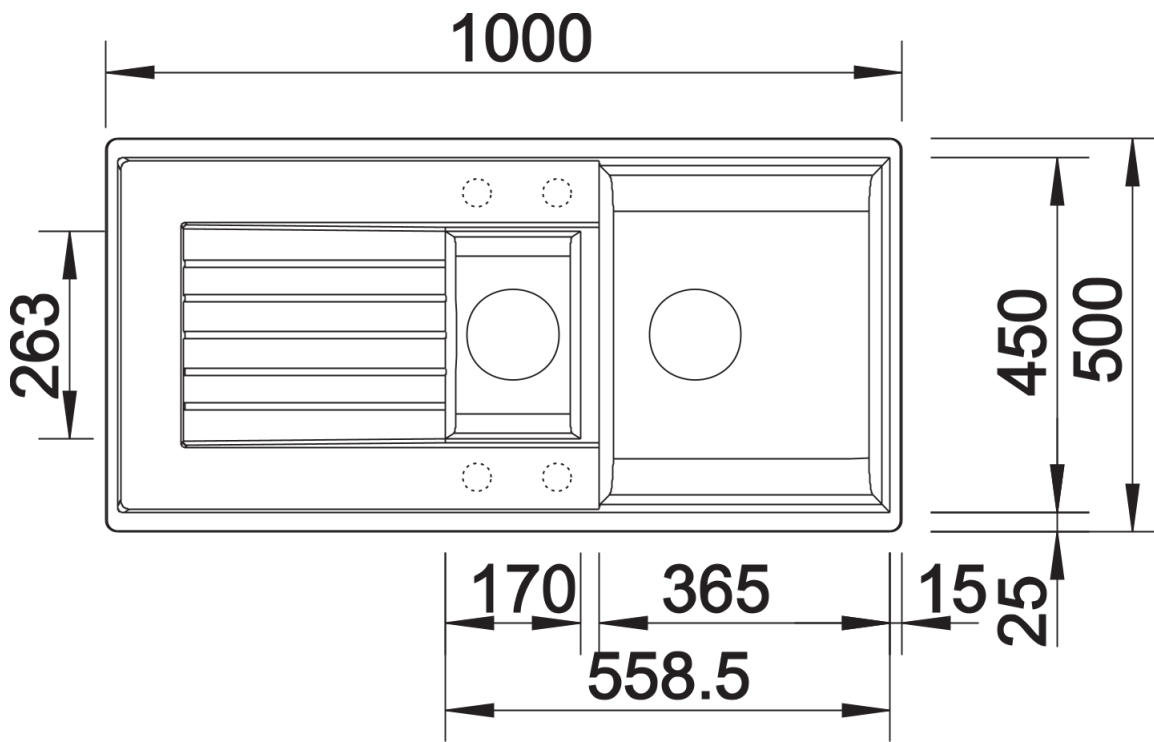

Product information sheet ZIA 6 S

Item no. 514743

Benefits

- Modern design with clear lines
- Straight lined outer contour emphasised by the narrow rim
- Characteristic tap ledge as a frame that enlarges the drainer
- Spacious main bowl for comfortable working
- Large additional bowl With 3 ½" basket strainer
- Can be installed reversibly

Colours

SILGRANIT jasmine

Available colours:

anthracite
alumetallic
white
jasmine
coffee
tartufo
rock grey
pearl grey
black

Planning information

- Cut out size: 980 x 480 x R15
- Universal handing

Scope of supply

- Waste fitting with space-saving pipe
- two 3 ½" basket strainers

Details

Top view

Cut-out

Front view

Side view