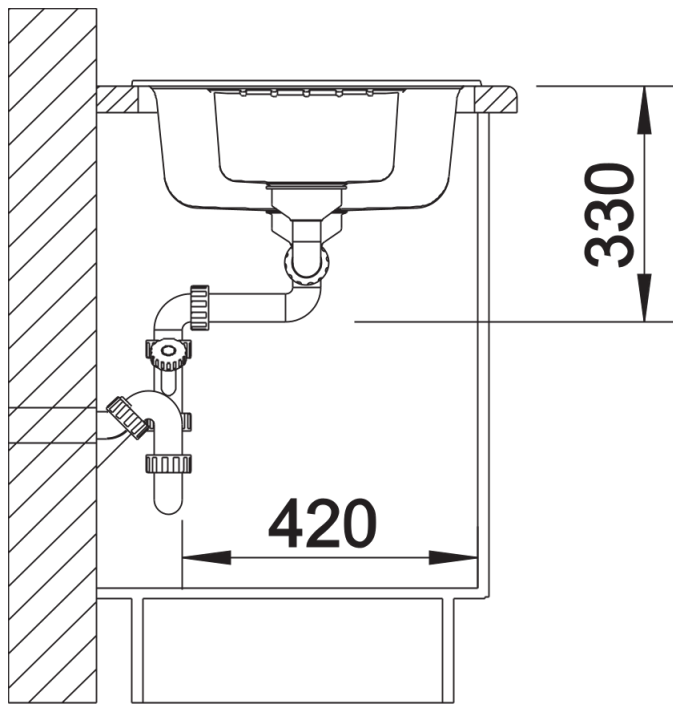

Product information sheet ZIA 6 S

Item no. 514743

Benefits

- Modern design with clear lines
- Straight lined outer contour emphasised by the narrow rim
- Characteristic tap ledge as a frame that enlarges the drainer
- Spacious main bowl for comfortable working
- Large additional bowl With 3 ½" basket strainer
- Can be installed reversibly

Colours

SILGRANIT jasmine

Available colours:

anthracite
alumetallic
white
jasmine
coffee
tartufo
rock grey
pearl grey
black

Planning information

- Cut out size: 980 x 480 x R15
- Universal handing

Scope of supply

- Waste fitting with space-saving pipe
- two 3 ½" basket strainers

Details

Top view

Cut-out

Front view

Side view