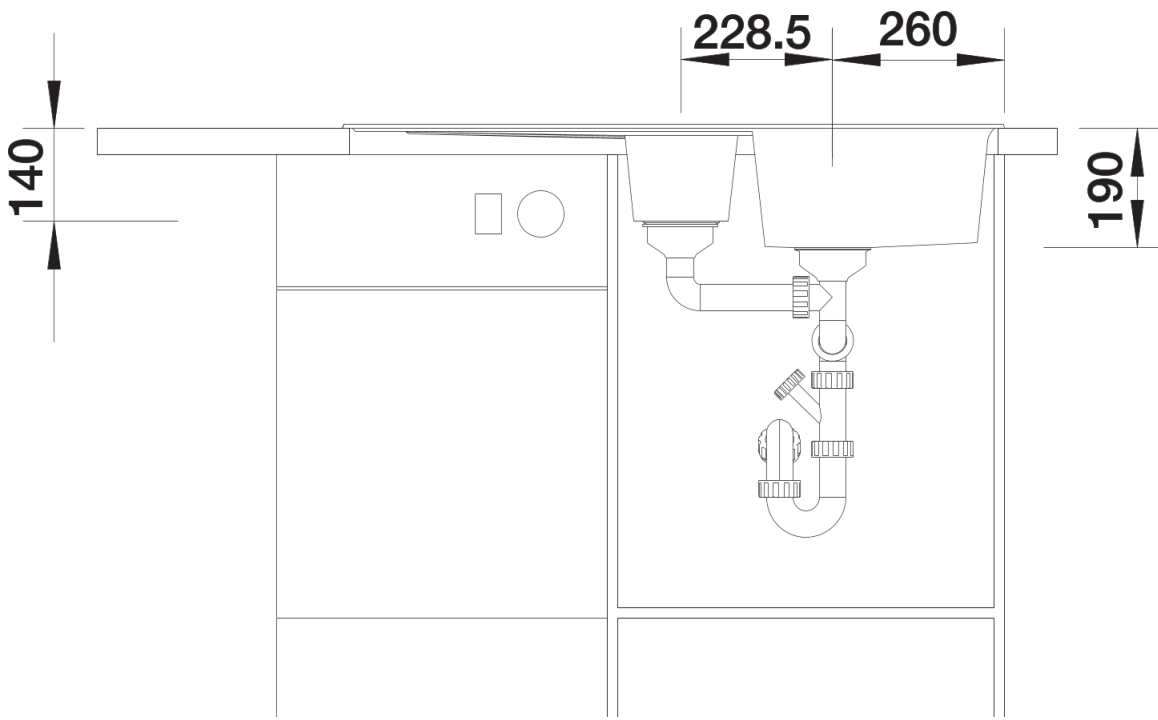

Product information sheet ZIA 6 S

Item no. 514743

Benefits

- Modern design with clear lines
- Straight lined outer contour emphasised by the narrow rim
- Characteristic tap ledge as a frame that enlarges the drainer
- Spacious main bowl for comfortable working
- Large additional bowl With 3 ½" basket strainer
- Can be installed reversibly

Colours

SILGRANIT jasmine

Available colours:

anthracite
alumetallic
white
jasmine
coffee
tartufo
rock grey
pearl grey
black

Planning information

- Cut out size: 980 x 480 x R15
- Universal handing

Scope of supply

- Waste fitting with space-saving pipe
- two 3 ½" basket strainers

Details

Top view

Cut-out

Front view

Side view