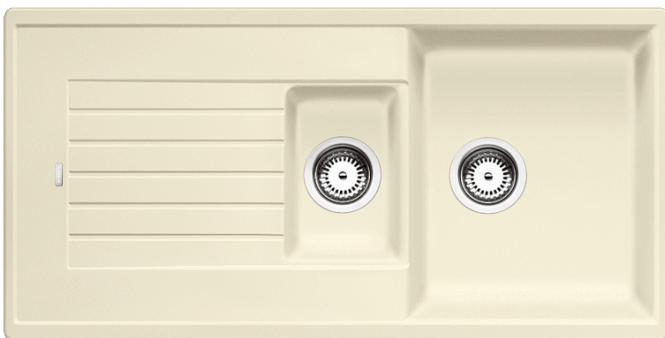

Product information sheet ZIA 6 S

Item no. 514743

Benefits

- Modern design with clear lines
- Straight lined outer contour emphasised by the narrow rim
- Characteristic tap ledge as a frame that enlarges the drainer
- Spacious main bowl for comfortable working
- Large additional bowl With 3 ½" basket strainer
- Can be installed reversibly

Colours

SILGRANIT jasmine

Available colours:

anthracite
alumetallic
white
jasmine
coffee
tartufo
rock grey
pearl grey
black

Planning information

- Cut out size: 980 x 480 x R15
- Universal handing

Scope of supply

- Waste fitting with space-saving pipe
- two 3 ½" basket strainers

Details

Top view

Cut-out

Front view

Side view