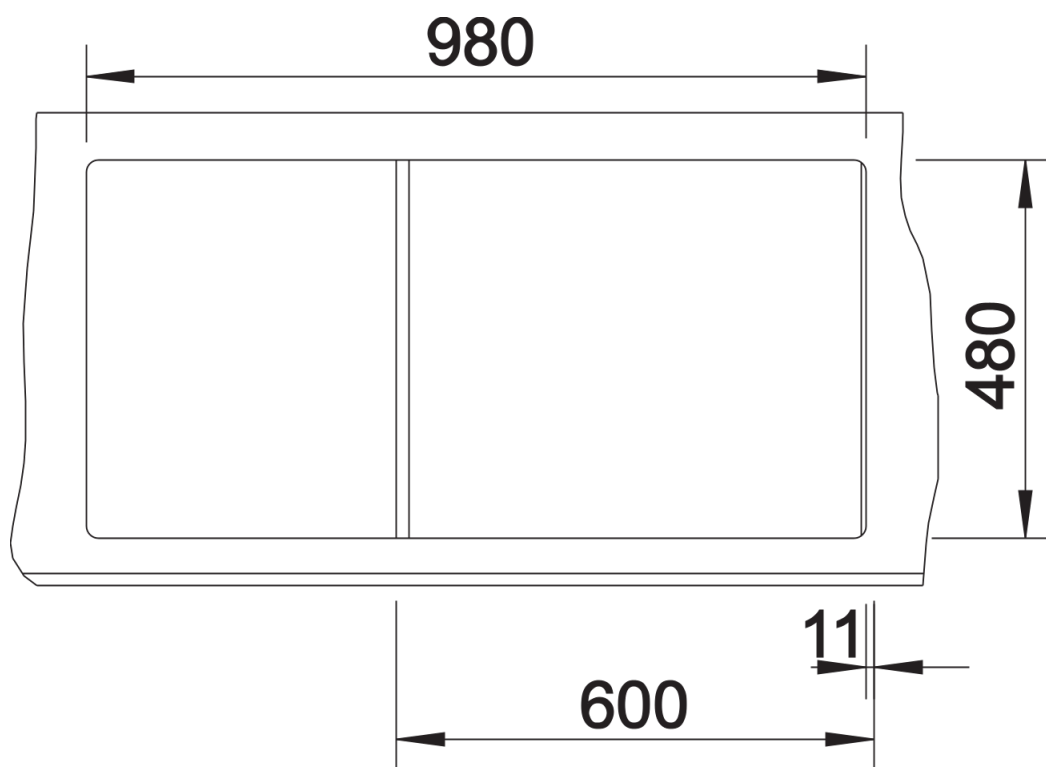

Product information sheet ZIA 6 S

Item no. 514743

Benefits

- Modern design with clear lines
- Straight lined outer contour emphasised by the narrow rim
- Characteristic tap ledge as a frame that enlarges the drainer
- Spacious main bowl for comfortable working
- Large additional bowl With 3 ½" basket strainer
- Can be installed reversibly

Colours

SILGRANIT jasmine

Available colours:

anthracite
alumetallic
white
jasmine
coffee
tartufo
rock grey
pearl grey
black

Planning information

- Cut out size: 980 x 480 x R15
- Universal handing

Scope of supply

- Waste fitting with space-saving pipe
- two 3 ½" basket strainers

Details

Top view

Cut-out

Front view

Side view