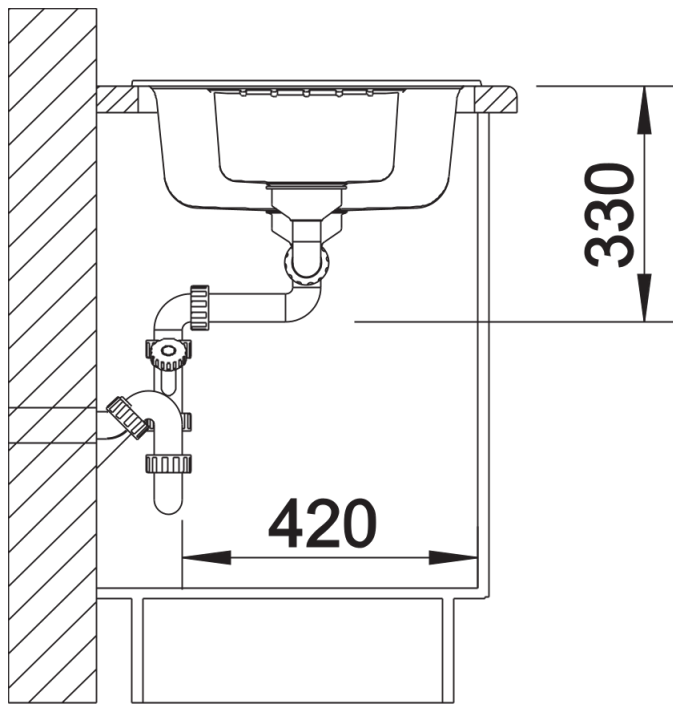

Product information sheet ZIA 6 S

Item no. 514742

Benefits

- Modern design with clear lines
- Straight lined outer contour emphasised by the narrow rim
- Characteristic tap ledge as a frame that enlarges the drainer
- Spacious main bowl for comfortable working
- Large additional bowl With 3 ½" basket strainer
- Can be installed reversibly

Colours

SILGRANIT white

Available colours:

anthracite
alumetallic
white
jasmine
coffee
tartufo
rock grey
pearl grey
black

Planning information

- Cut out size: 980 x 480 x R15
- Universal handing

Scope of supply

- Waste fitting with space-saving pipe
- two 3 ½" basket strainers

Details

Top view

Cut-out

Front view

Side view