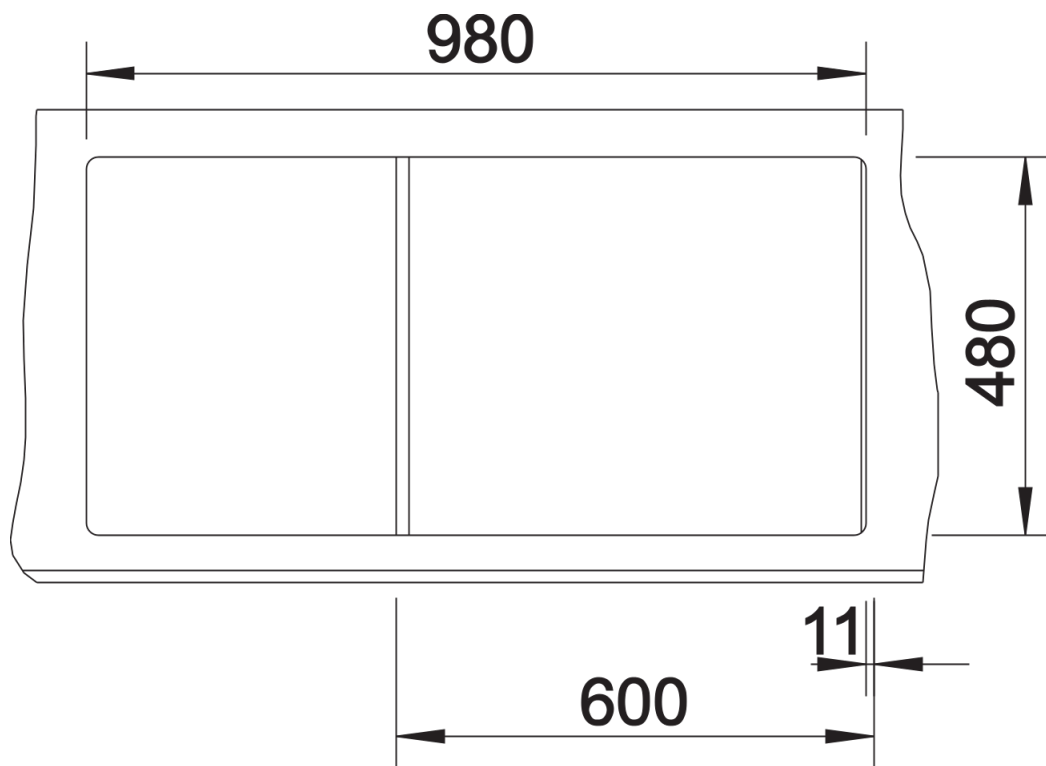

Product information sheet ZIA 6 S

Item no. 514742

Benefits

- Modern design with clear lines
- Straight lined outer contour emphasised by the narrow rim
- Characteristic tap ledge as a frame that enlarges the drainer
- Spacious main bowl for comfortable working
- Large additional bowl With 3 ½" basket strainer
- Can be installed reversibly

Colours

SILGRANIT white

Available colours:

anthracite
alumetallic
white
jasmine
coffee
tartufo
rock grey
pearl grey
black

Planning information

- Cut out size: 980 x 480 x R15
- Universal handing

Scope of supply

- Waste fitting with space-saving pipe
- two 3 ½" basket strainers

Details

Top view

Cut-out

Front view

Side view