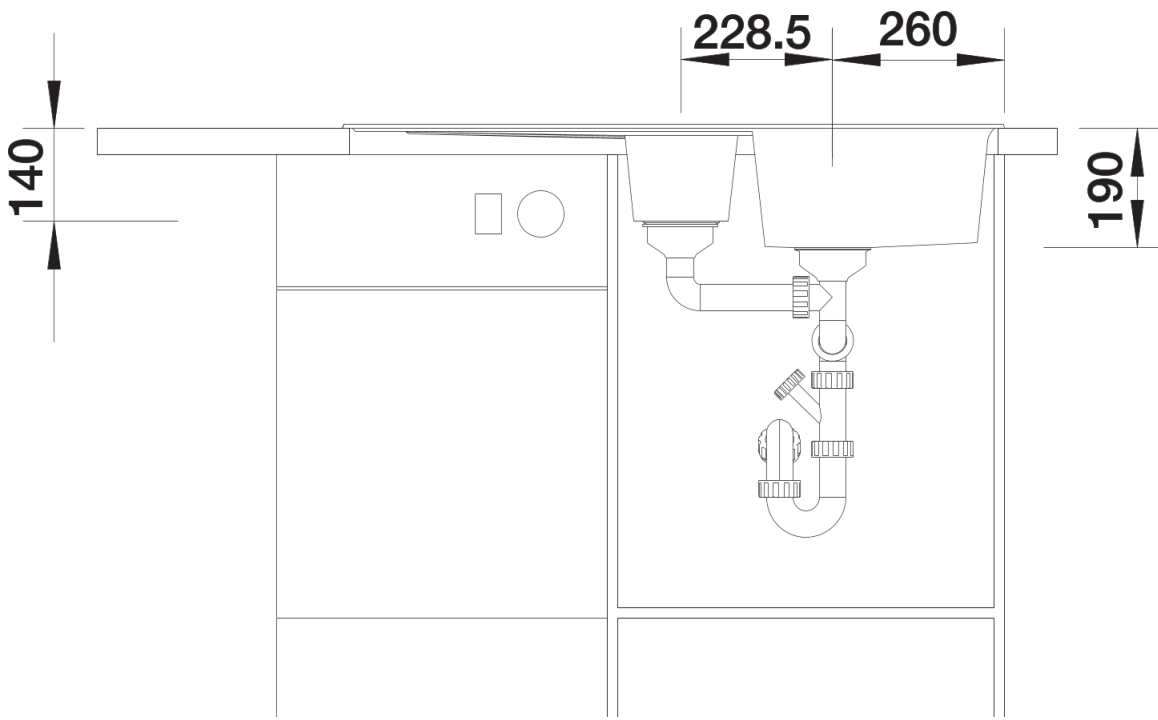

Product information sheet ZIA 6 S

Item no. 514742

Benefits

- Modern design with clear lines
- Straight lined outer contour emphasised by the narrow rim
- Characteristic tap ledge as a frame that enlarges the drainer
- Spacious main bowl for comfortable working
- Large additional bowl With 3 ½" basket strainer
- Can be installed reversibly

Colours

SILGRANIT white

Available colours:

anthracite
alumetallic
white
jasmine
coffee
tartufo
rock grey
pearl grey
black

Planning information

- Cut out size: 980 x 480 x R15
- Universal handing

Scope of supply

- Waste fitting with space-saving pipe
- two 3 ½" basket strainers

Details

Top view

Cut-out

Front view

Side view