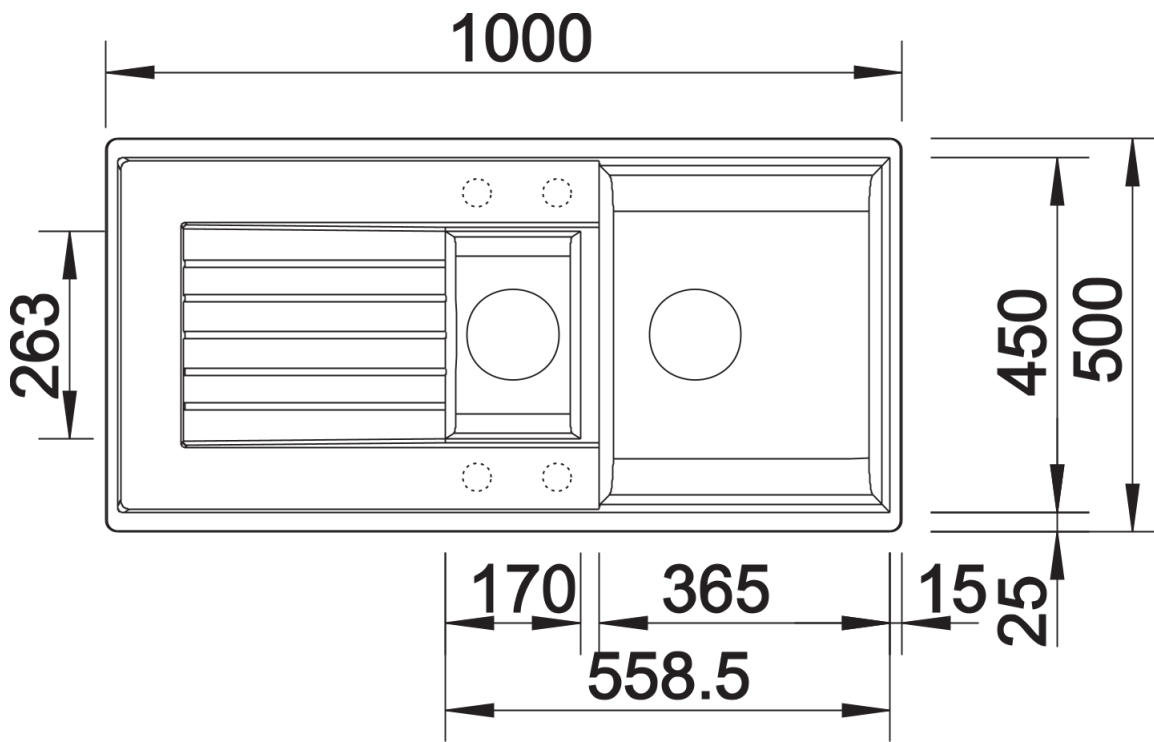

Product information sheet ZIA 6 S

Item no. 514742

Benefits

- Modern design with clear lines
- Straight lined outer contour emphasised by the narrow rim
- Characteristic tap ledge as a frame that enlarges the drainer
- Spacious main bowl for comfortable working
- Large additional bowl With 3 ½" basket strainer
- Can be installed reversibly

Colours

SILGRANIT white

Available colours:

anthracite
alumetallic
white
jasmine
coffee
tartufo
rock grey
pearl grey
black

Planning information

- Cut out size: 980 x 480 x R15
- Universal handing

Scope of supply

- Waste fitting with space-saving pipe
- two 3 ½" basket strainers

Details

Top view

Cut-out

Front view

Side view