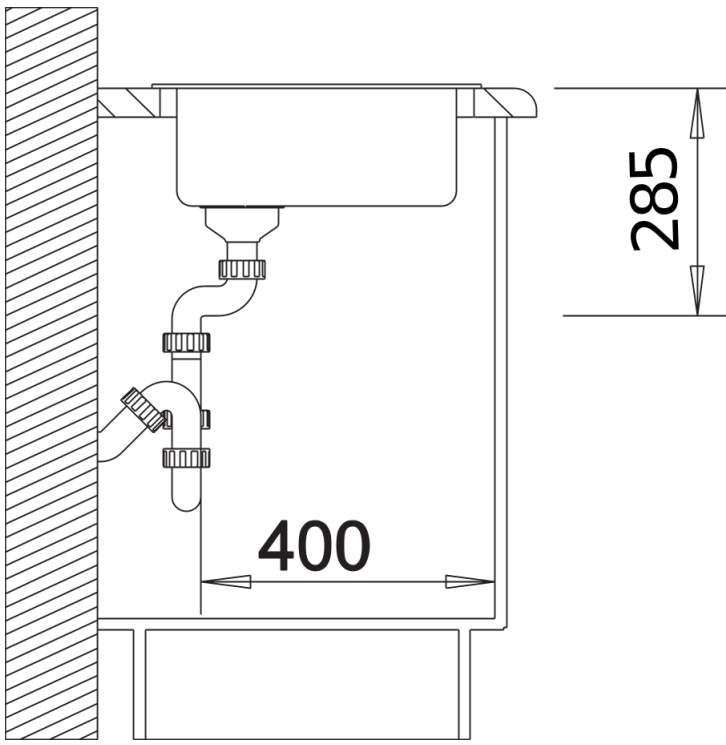

Colours

Available colours:

anthracite
white
jasmine
alumetallic
coffee
tartufo
rock grey
pearl grey
black

SILGRANIT alumetallic

Planning information

- Cut out size: Diameter 430

Scope of supply

- Waste fitting with space-saving pipe
- 3 ½" basket strainer

Details

Top view

Cut-out

Front view

Side view