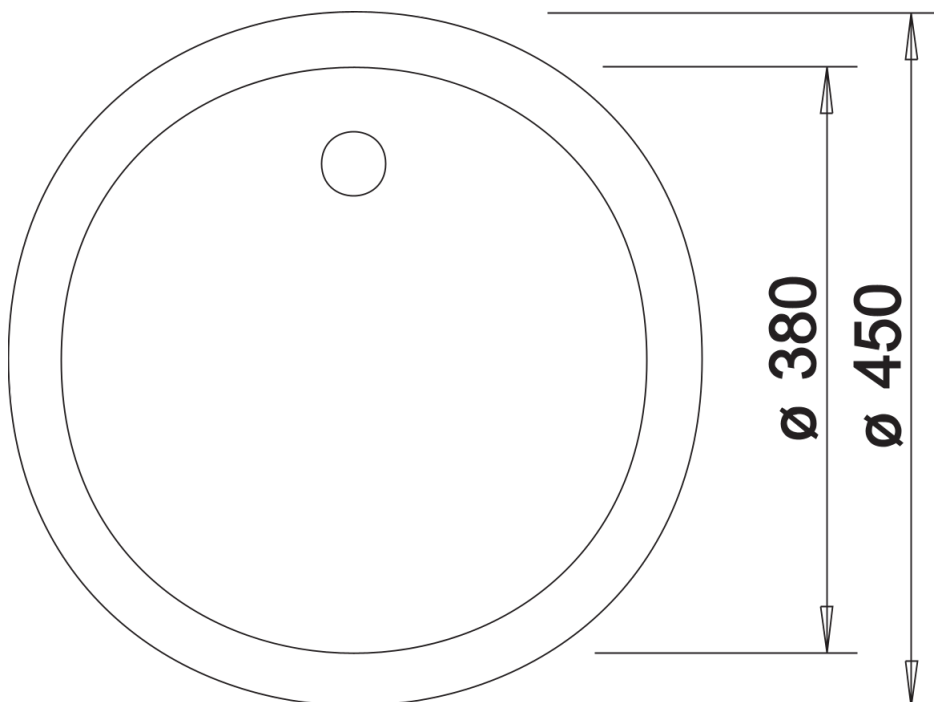

Colours

Available colours:

anthracite
white
jasmine
alumetallic
coffee
tartufo
rock grey
pearl grey
black

SILGRANIT alumetallic

Planning information

- Cut out size: Diameter 430

Scope of supply

- Waste fitting with space-saving pipe
- 3 ½" basket strainer

Details

Top view

Cut-out

Front view

Side view