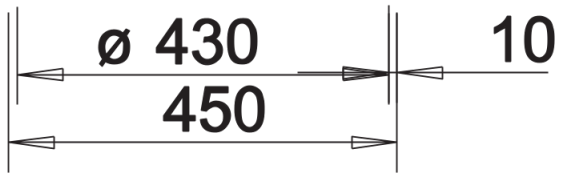

Colours

Available colours:

anthracite
white
jasmine
alumetallic
coffee
tartufo
rock grey
pearl grey
black

SILGRANIT alumetallic

Planning information

- Cut out size: Diameter 430

Scope of supply

- Waste fitting with space-saving pipe
- 3 ½" basket strainer

Details

Top view

Cut-out

Front view

Side view