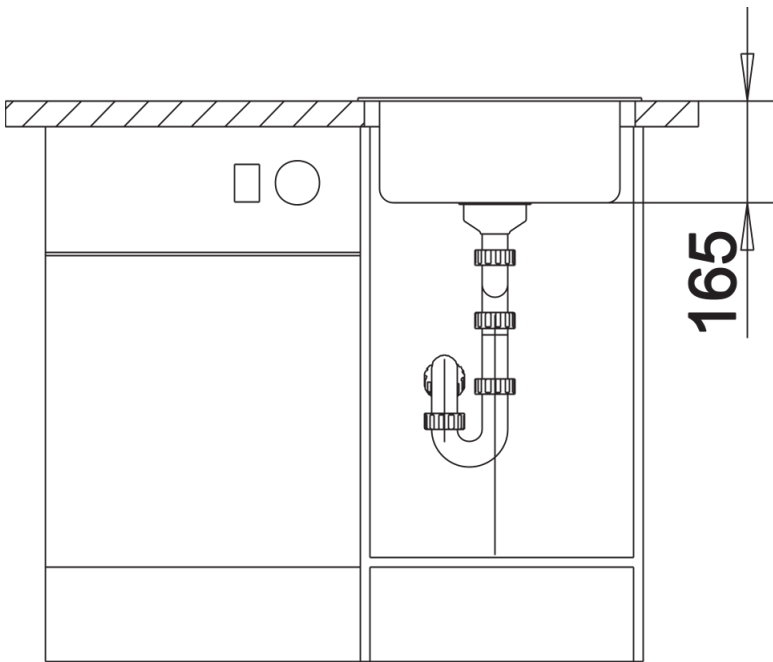

Colours

Available colours:

anthracite
white
jasmine
alumetallic
coffee
tartufo
rock grey
pearl grey
black

SILGRANIT alumetallic

Planning information

- Cut out size: Diameter 430

Scope of supply

- Waste fitting with space-saving pipe
- 3 ½" basket strainer

Details

Top view

Cut-out

Front view

Side view