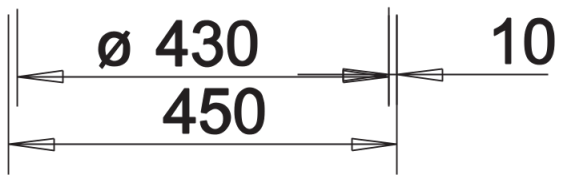

Colours

Available colours:

anthracite
white
jasmine
alumetallic
coffee
tartufo
rock grey
pearl grey
black

SILGRANIT black

Planning information

- Cut out size: Diameter 430

Scope of supply

- Waste fitting with space-saving pipe
- 3 ½" basket strainer

Details

Top view

Cut-out

Front view

Side view