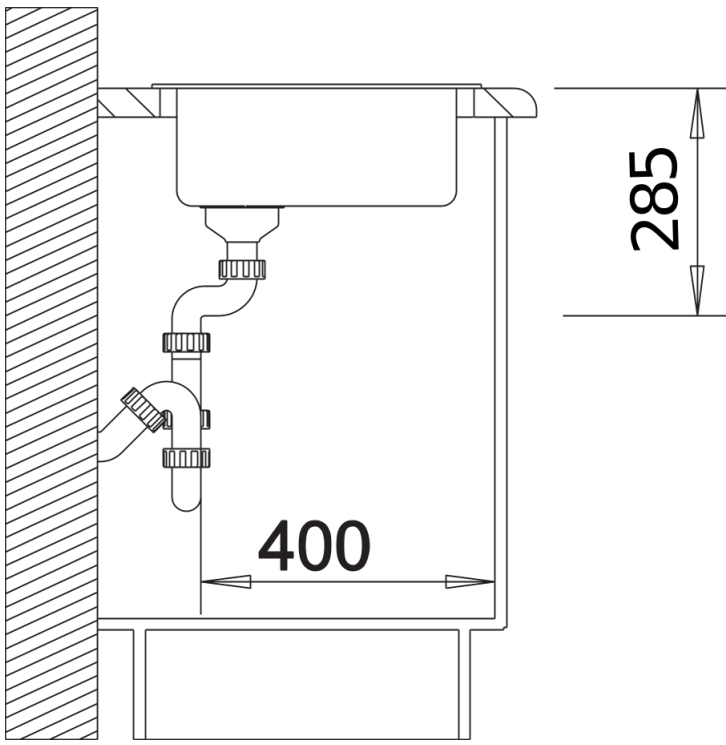

Colours

Available colours:

anthracite
white
jasmine
alumetallic
coffee
tartufo
rock grey
pearl grey
black

SILGRANIT black

Planning information

- Cut out size: Diameter 430

Scope of supply

- Waste fitting with space-saving pipe
- 3 ½" basket strainer

Details

Top view

Cut-out

Front view

Side view