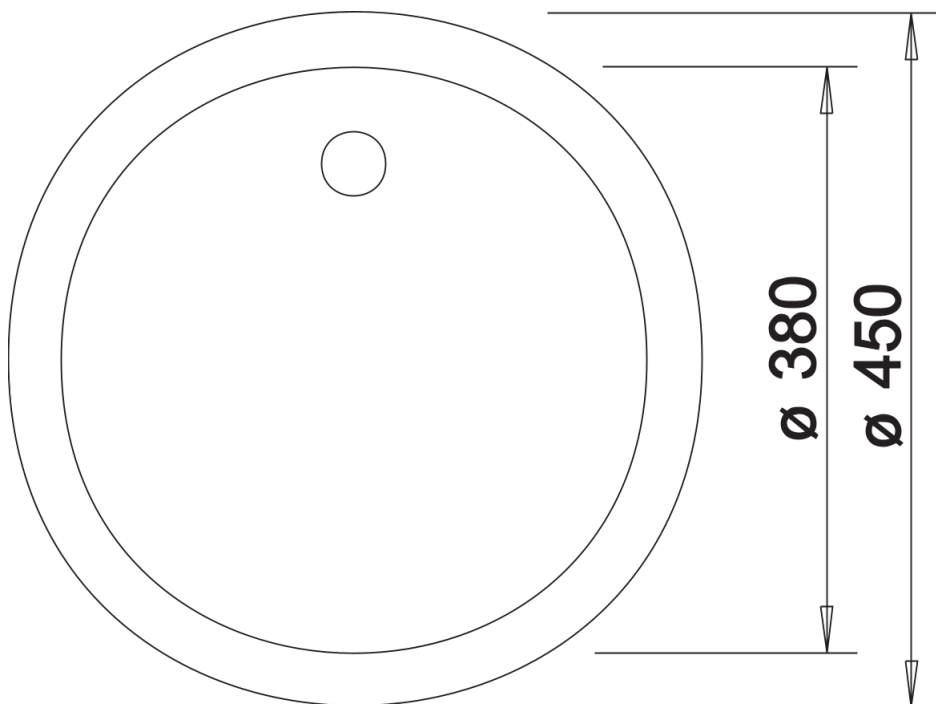

Colours

Available colours:

anthracite
white
jasmine
alumetallic
coffee
tartufo
rock grey
pearl grey
black

SILGRANIT black

Planning information

- Cut out size: Diameter 430

Scope of supply

- Waste fitting with space-saving pipe
- 3 ½" basket strainer

Details

Top view

Cut-out

Front view

Side view