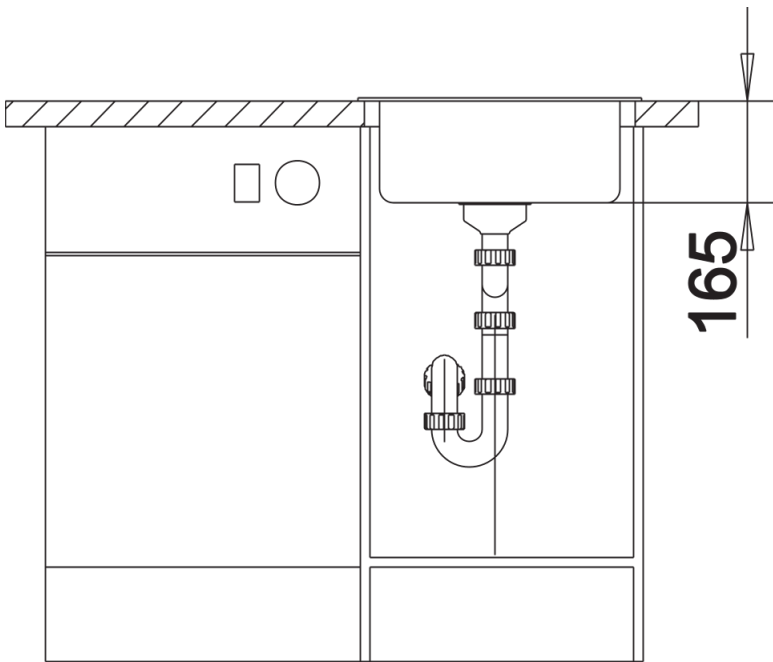

Colours

Available colours:

anthracite
white
jasmine
alumetallic
coffee
tartufo
rock grey
pearl grey
black

SILGRANIT black

Planning information

- Cut out size: Diameter 430

Scope of supply

- Waste fitting with space-saving pipe
- 3 ½" basket strainer

Details

Top view

Cut-out

Front view

Side view