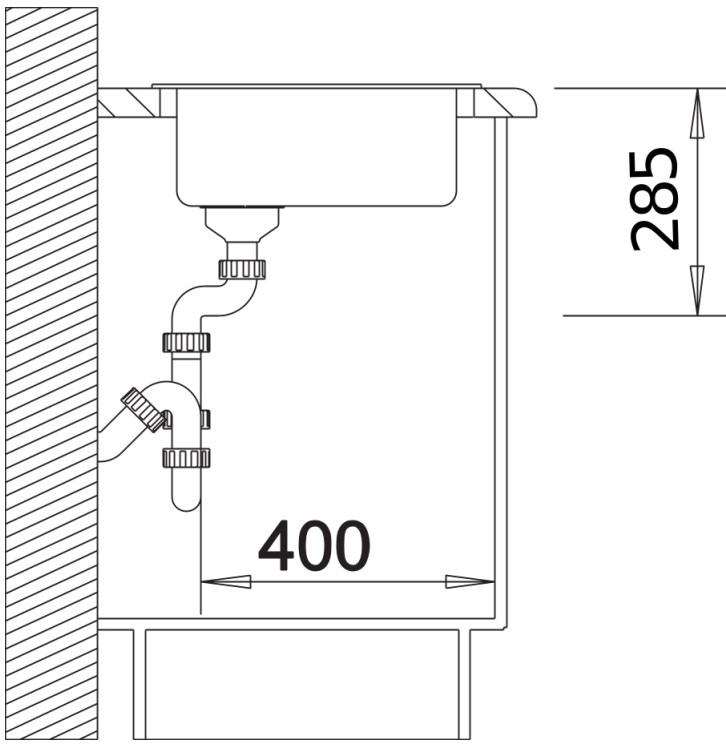

Colours

Available colours:

- anthracite
- white
- jasmine
- alumetallic
- coffee
- tartufo
- rock grey
- pearl grey
- black

SILGRANIT coffee

Planning information

- Cut out size: Diameter 430

Scope of supply

- Waste fitting with space-saving pipe
- 3 ½" basket strainer

Details

Top view

Cut-out

Front view

Side view