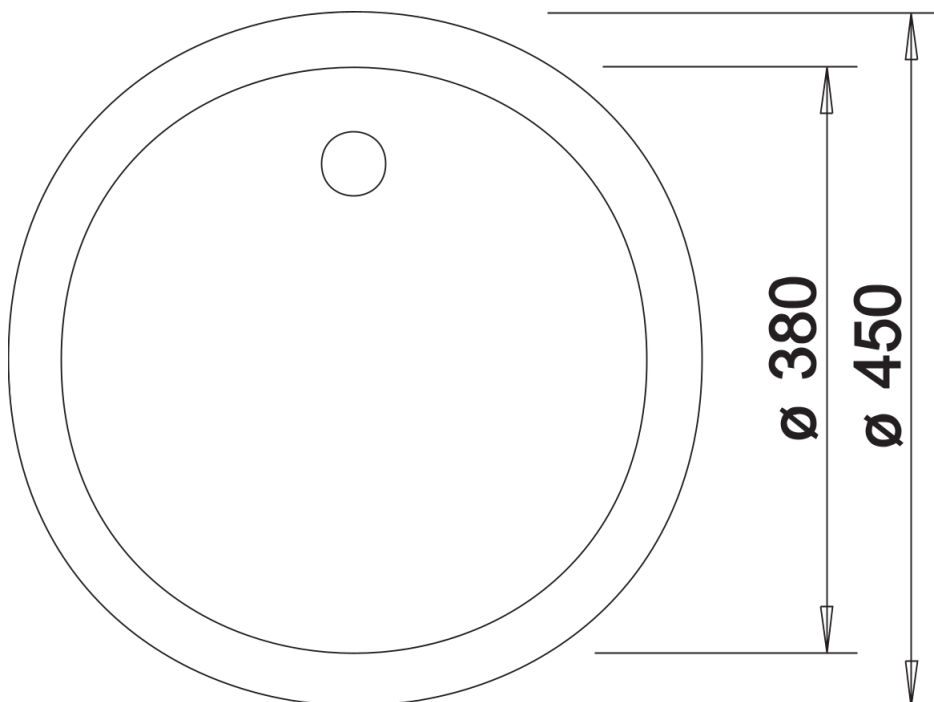

Colours

Available colours:

- anthracite
- white
- jasmine
- alumetallic
- coffee
- tartufo
- rock grey
- pearl grey
- black

SILGRANIT coffee

Planning information

- Cut out size: Diameter 430

Scope of supply

- Waste fitting with space-saving pipe
- 3 ½" basket strainer

Details

Top view

Cut-out

Front view

Side view