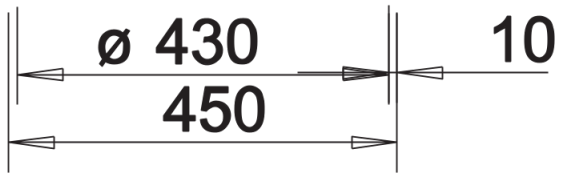

Colours

Available colours:

- anthracite
- white
- jasmine
- alumetallic
- coffee
- tartufo
- rock grey
- pearl grey
- black

SILGRANIT coffee

Planning information

- Cut out size: Diameter 430

Scope of supply

- Waste fitting with space-saving pipe
- 3 ½" basket strainer

Details

Top view

Cut-out

Front view

Side view