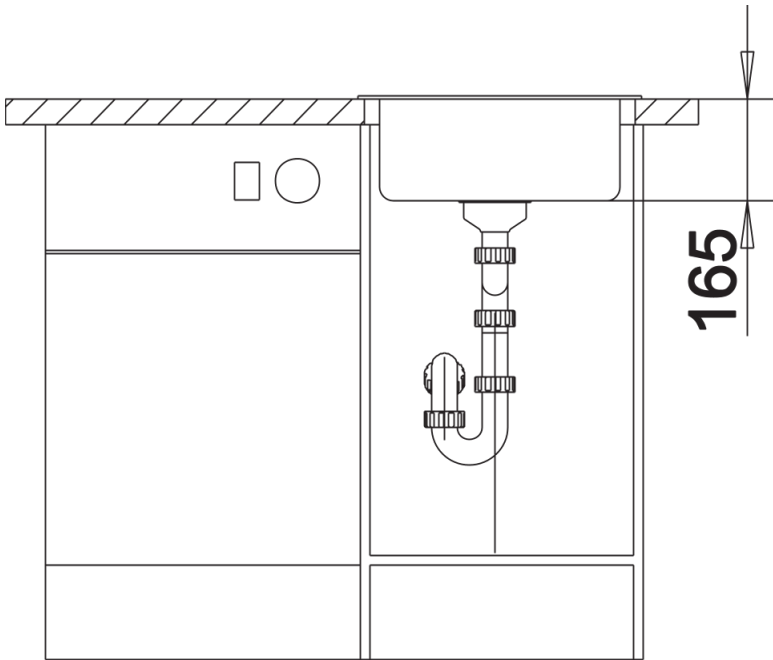

Colours

Available colours:

- anthracite
- white
- jasmine
- alumetallic
- coffee
- tartufo
- rock grey
- pearl grey
- black

SILGRANIT coffee

Planning information

- Cut out size: Diameter 430

Scope of supply

- Waste fitting with space-saving pipe
- 3 ½" basket strainer

Details

Top view

Cut-out

Front view

Side view