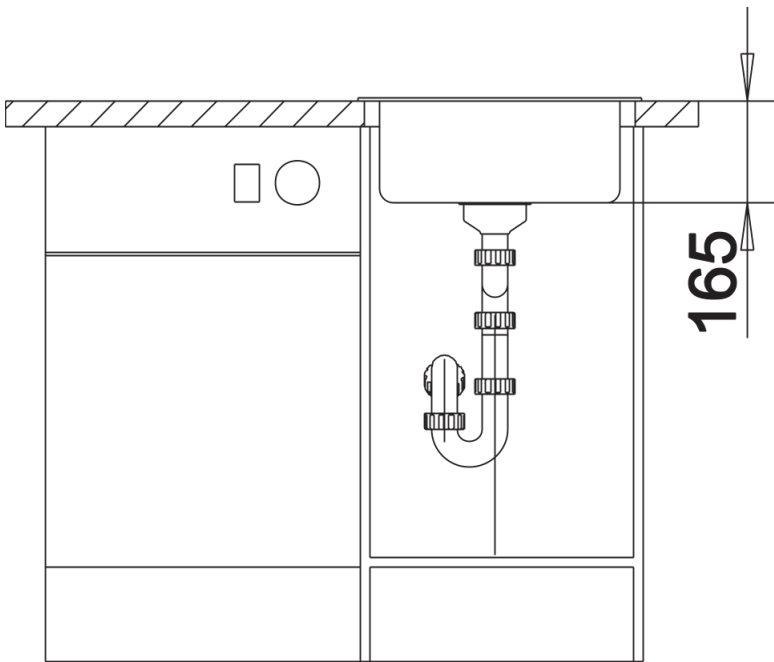

## Planning information

---

- Cut out size: Diameter 430

## Scope of supply

---

- Waste fitting with space-saving pipe  
- 3 ½" basket strainer

## Details

---

Top view

Cut-out

Front view

Side view