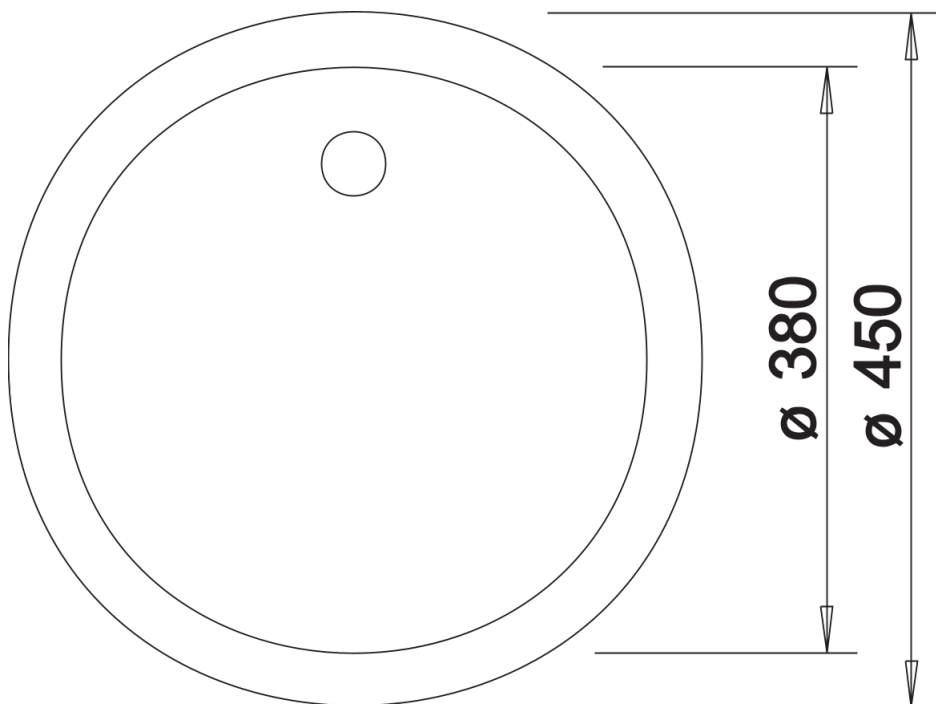

## Planning information

---

- Cut out size: Diameter 430

## Scope of supply

---

- Waste fitting with space-saving pipe  
- 3 ½" basket strainer

## Details

---

Top view

Cut-out

Front view

Side view