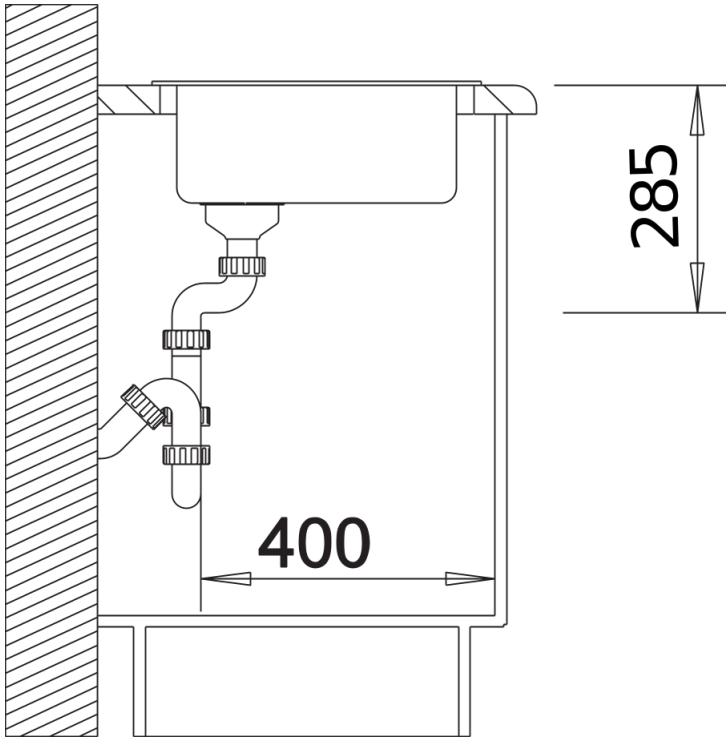

## Planning information

---

- Cut out size: Diameter 430

## Scope of supply

---

- Waste fitting with space-saving pipe  
- 3 ½" basket strainer

## Details

---

Top view

Cut-out

Front view

Side view