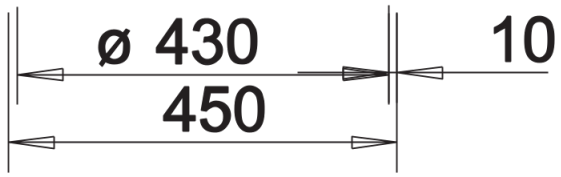

## Planning information

---

- Cut out size: Diameter 430

## Scope of supply

---

- Waste fitting with space-saving pipe  
- 3 ½" basket strainer

## Details

---

Top view

Cut-out

Front view

Side view