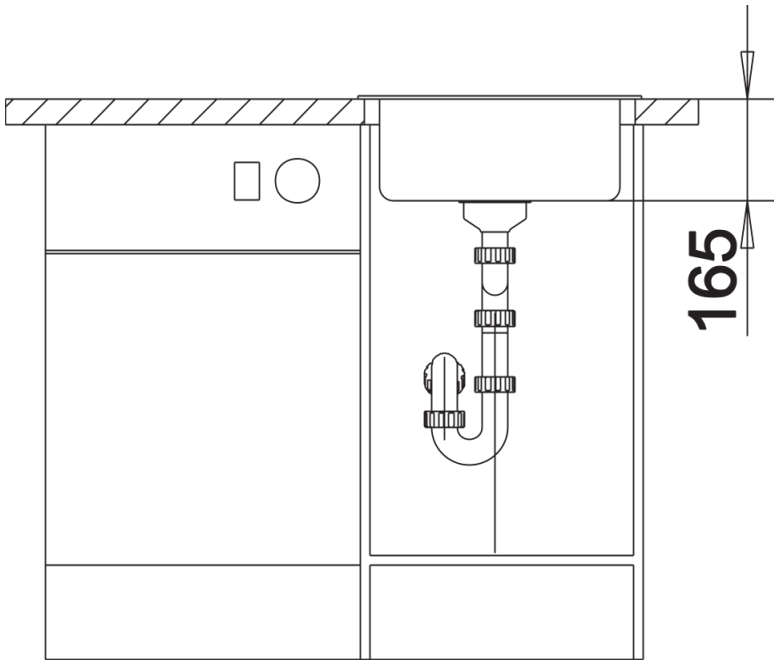

Colours

Available colours:

anthracite
white
jasmine
alumetallic
coffee
tartufo
rock grey
pearl grey
black

SILGRANIT jasmine

Planning information

- Cut out size: Diameter 430

Scope of supply

- Waste fitting with space-saving pipe
- 3 ½" basket strainer

Details

Top view

Cut-out

Front view

Side view