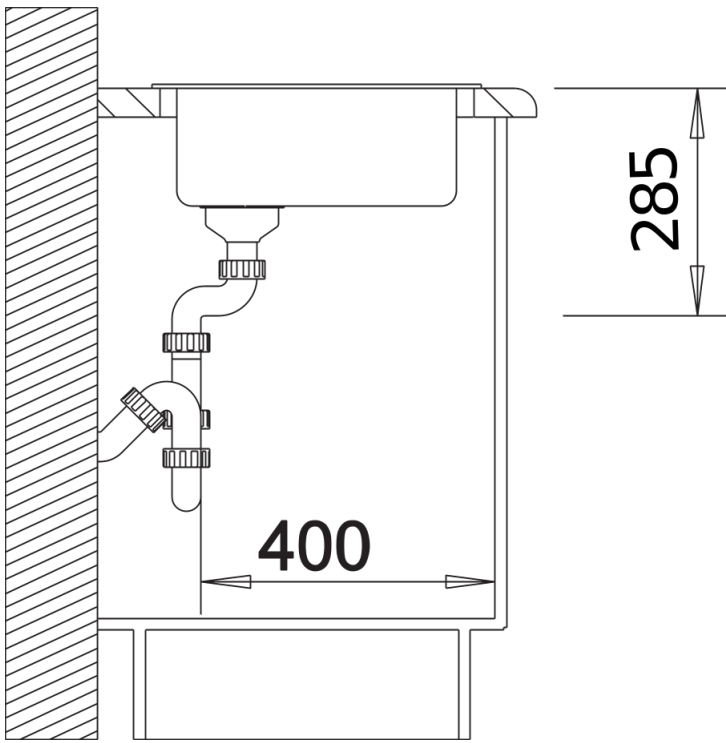

Colours

Available colours:

anthracite
white
jasmine
alumetallic
coffee
tartufo
rock grey
pearl grey
black

SILGRANIT jasmine

Planning information

- Cut out size: Diameter 430

Scope of supply

- Waste fitting with space-saving pipe
- 3 ½" basket strainer

Details

Top view

Cut-out

Front view

Side view