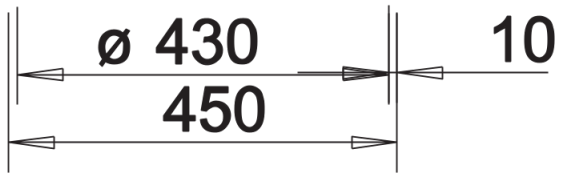

Colours

Available colours:

anthracite
white
jasmine
alumetallic
coffee
tartufo
rock grey
pearl grey
black

SILGRANIT jasmine

Planning information

- Cut out size: Diameter 430

Scope of supply

- Waste fitting with space-saving pipe
- 3 ½" basket strainer

Details

Top view

Cut-out

Front view

Side view