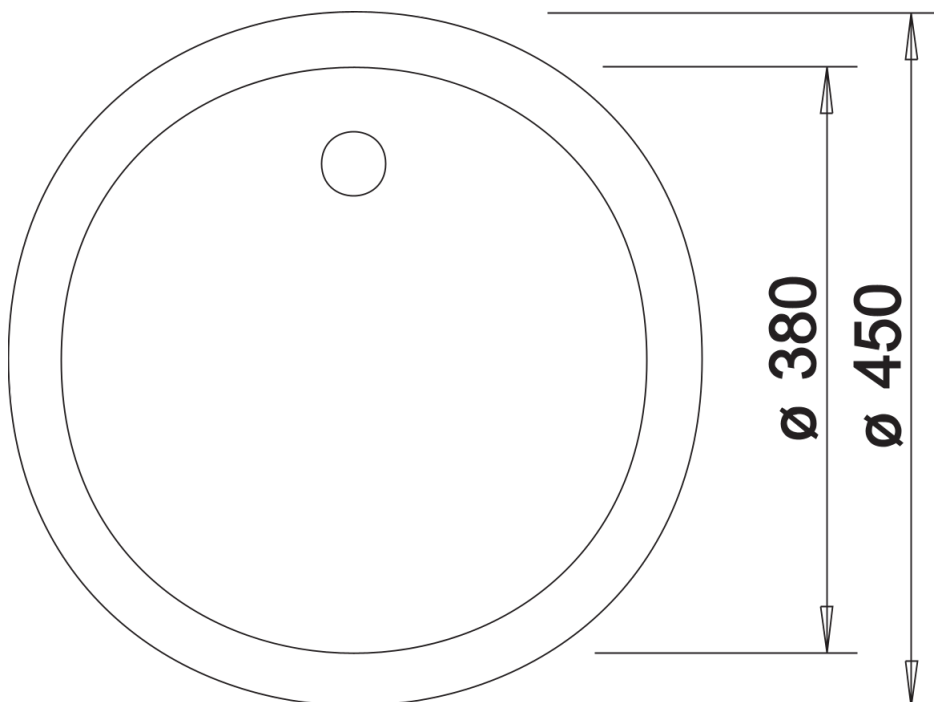

Colours

Available colours:

anthracite
white
jasmine
alumetallic
coffee
tartufo
rock grey
pearl grey
black

SILGRANIT jasmine

Planning information

- Cut out size: Diameter 430

Scope of supply

- Waste fitting with space-saving pipe
- 3 ½" basket strainer

Details

Top view

Cut-out

Front view

Side view