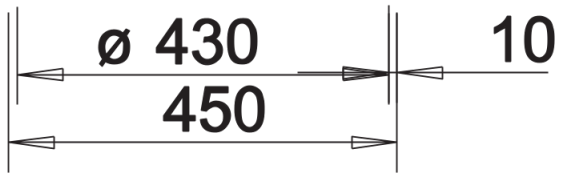

Colours

Available colours:

anthracite
white
jasmine
alumetallic
coffee
tartufo
rock grey
pearl grey
black

SILGRANIT rock grey

Planning information

- Cut out size: Diameter 430

Scope of supply

- Waste fitting with space-saving pipe
- 3 ½" basket strainer

Details

Top view

Cut-out

Front view

Side view