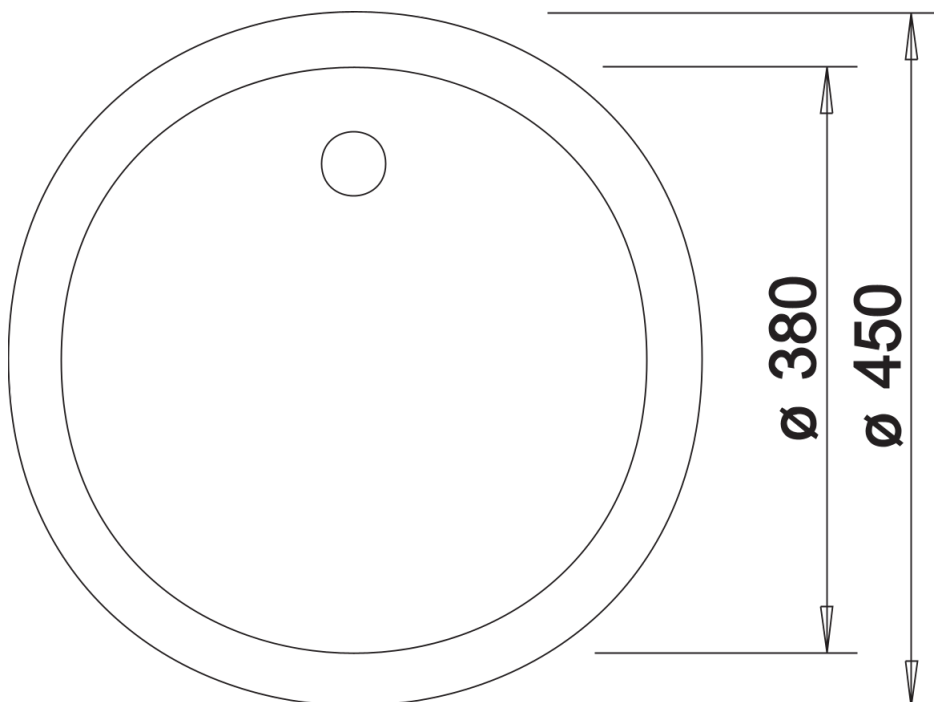

Colours

Available colours:

anthracite
white
jasmine
alumetallic
coffee
tartufo
rock grey
pearl grey
black

SILGRANIT rock grey

Planning information

- Cut out size: Diameter 430

Scope of supply

- Waste fitting with space-saving pipe
- 3 ½" basket strainer

Details

Top view

Cut-out

Front view

Side view