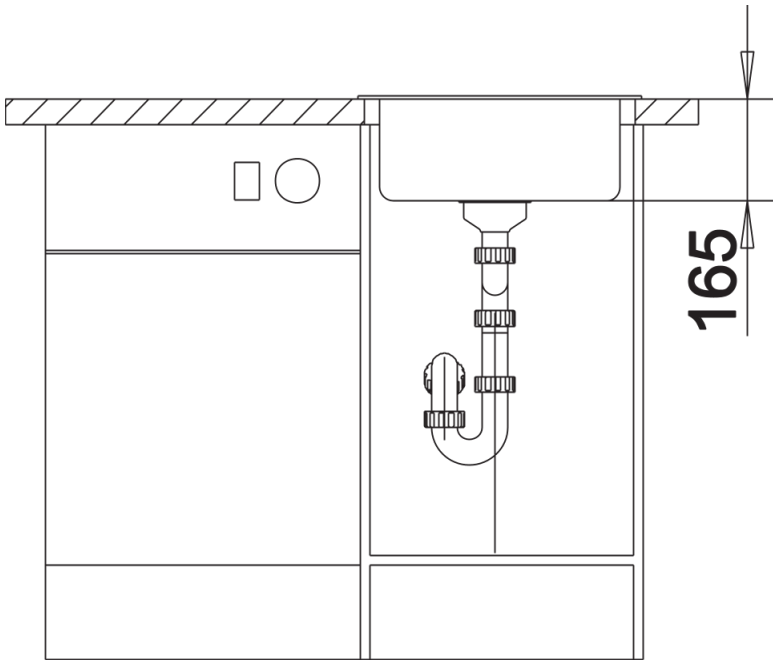

Colours

Available colours:

anthracite
white
jasmine
alumetallic
coffee
tartufo
rock grey
pearl grey
black

SILGRANIT rock grey

Planning information

- Cut out size: Diameter 430

Scope of supply

- Waste fitting with space-saving pipe
- 3 ½" basket strainer

Details

Top view

Cut-out

Front view

Side view