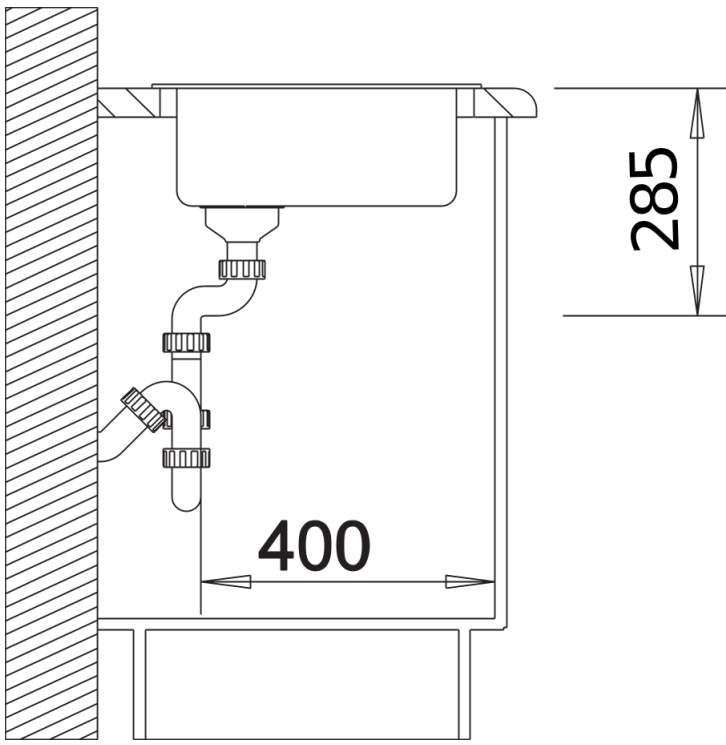

Colours

Available colours:

anthracite
white
jasmine
alumetallic
coffee
tartufo
rock grey
pearl grey
black

SILGRANIT rock grey

Planning information

- Cut out size: Diameter 430

Scope of supply

- Waste fitting with space-saving pipe
- 3 ½" basket strainer

Details

Top view

Cut-out

Front view

Side view