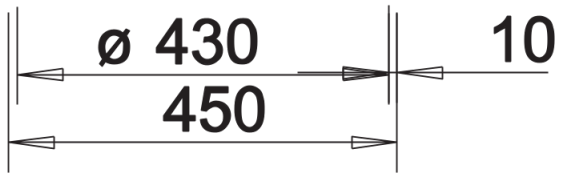

Colours

Available colours:

anthracite
white
jasmine
alumetallic
coffee
tartufo
rock grey
pearl grey
black

SILGRANIT white

Planning information

- Cut out size: Diameter 430

Scope of supply

- Waste fitting with space-saving pipe
- 3 ½" basket strainer

Details

Top view

Cut-out

Front view

Side view