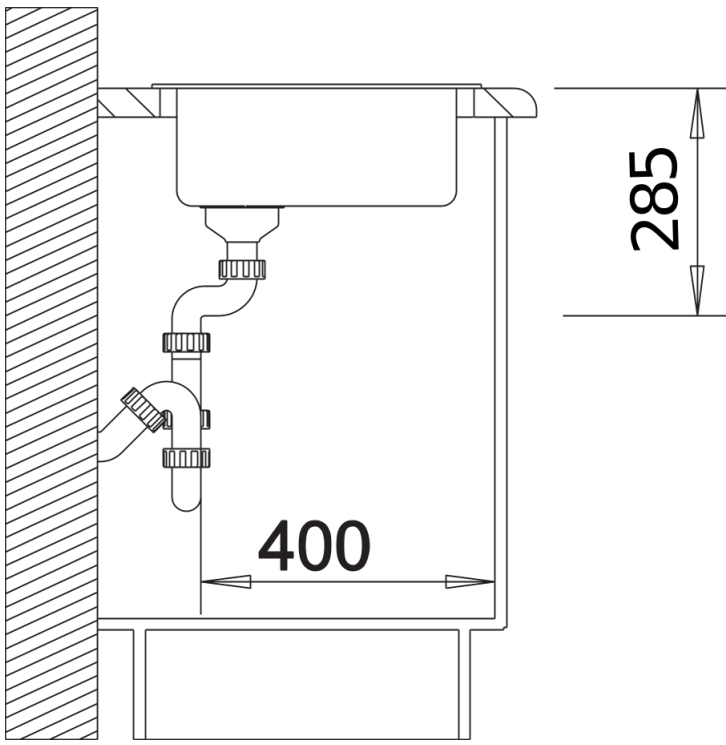

Colours

Available colours:

anthracite
white
jasmine
alumetallic
coffee
tartufo
rock grey
pearl grey
black

SILGRANIT white

Planning information

- Cut out size: Diameter 430

Scope of supply

- Waste fitting with space-saving pipe
- 3 ½" basket strainer

Details

Top view

Cut-out

Front view

Side view