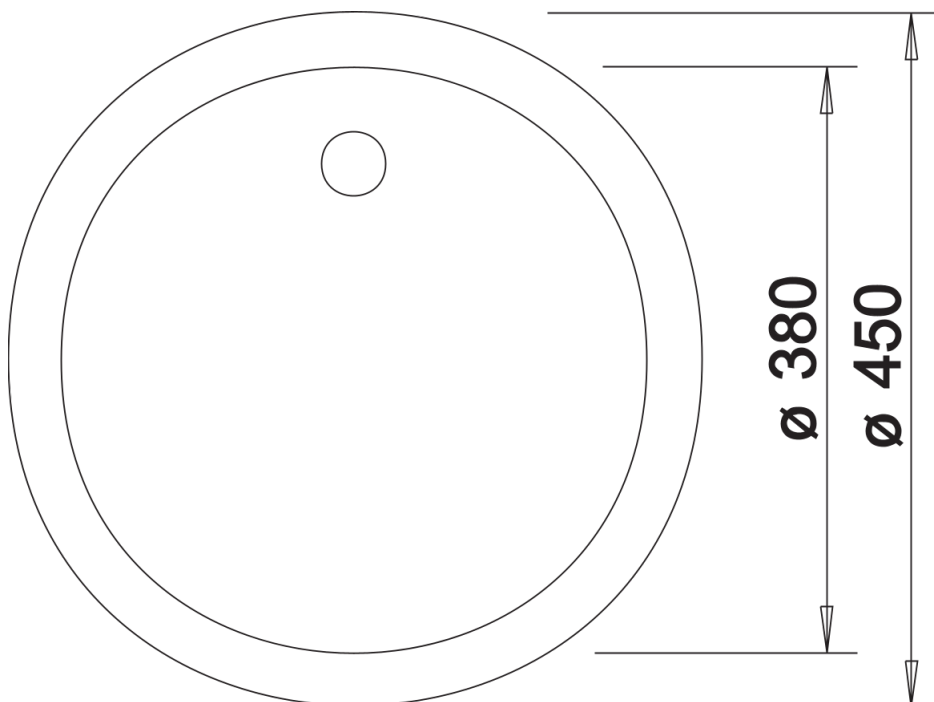

Colours

Available colours:

anthracite
white
jasmine
alumetallic
coffee
tartufo
rock grey
pearl grey
black

SILGRANIT white

Planning information

- Cut out size: Diameter 430

Scope of supply

- Waste fitting with space-saving pipe
- 3 ½" basket strainer

Details

Top view

Cut-out

Front view

Side view