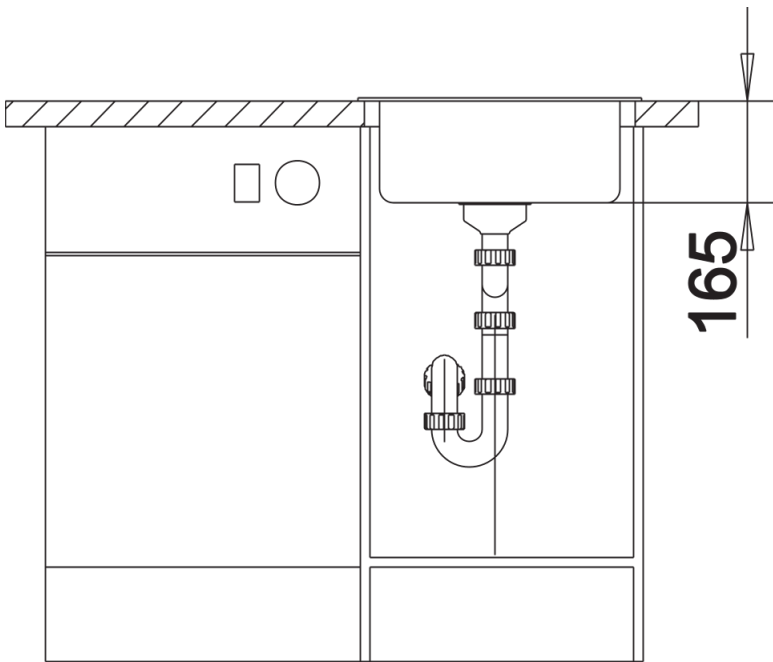

Colours

Available colours:

anthracite
white
jasmine
alumetallic
coffee
tartufo
rock grey
pearl grey
black

SILGRANIT white

Planning information

- Cut out size: Diameter 430

Scope of supply

- Waste fitting with space-saving pipe
- 3 ½" basket strainer

Details

Top view

Cut-out

Front view

Side view