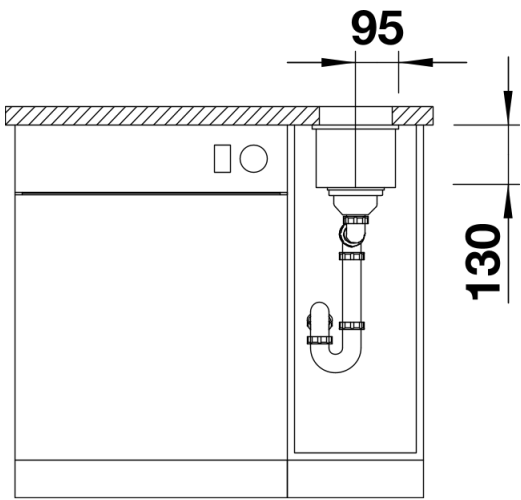

Colours

Available colours:

rock grey
alumetallic
anthracite
white
pearl grey
jasmine
coffee
tartufo
black

SILGRANIT alumetallic

Planning information

- Cut out size: 160 x 400 x R10
Cut out information supplied with bowls.
Cut out CNC files also available on www.blanco.co.uk for download.

Scope of supply

Waste fitting with space-saving pipe, 3 ½" InFino basket strainer

Details

Top view

Cut-out

Front view

Side view