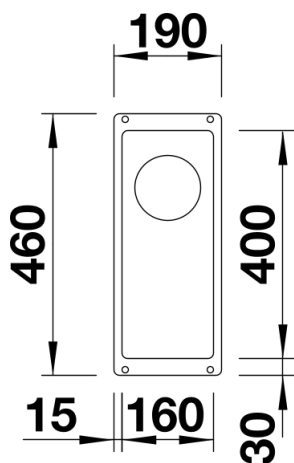

Product information sheet SUBLINE 160-U

Item no. 523398

Benefits

- Maximum bowl size provided by the very best in production and mounting technology
- Undermount bowl for solid surface worktops
- Timelessly elegant, contoured bowl design
- Entire system for a wide variety of plans featuring large and small bowls
- Elegant and hygienic: the covered C-overflow and InFino strainer system

Colours

Available colours:

rock grey
alumetallic
anthracite
white
pearl grey
jasmine
coffee
tartufo
black

SILGRANIT alumetallic

Planning information

- Cut out size: 160 x 400 x R10
Cut out information supplied with bowls.
Cut out CNC files also available on www.blanco.co.uk for download.

Scope of supply

Waste fitting with space-saving pipe, 3 ½" InFino basket strainer

Details

Top view

Cut-out

Front view

Side view