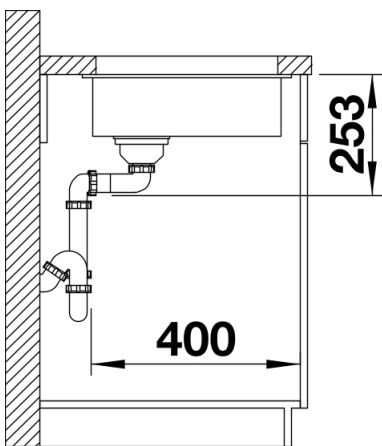

Colours

Available colours:

rock grey
alumetallic
anthracite
white
pearl grey
jasmine
coffee
tartufo
black

SILGRANIT alumetallic

Planning information

- Cut out size: 160 x 400 x R10
Cut out information supplied with bowls.
Cut out CNC files also available on www.blanco.co.uk for download.

Scope of supply

Waste fitting with space-saving pipe, 3 ½" InFino basket strainer

Details

Top view

Cut-out

Front view

Side view