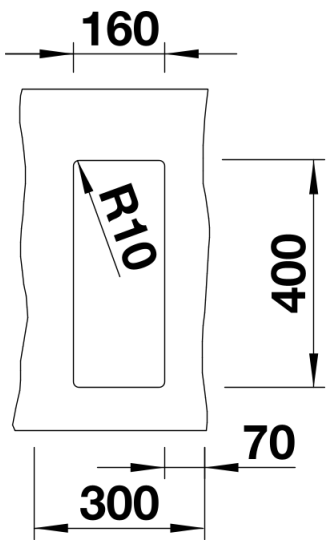

Product information sheet SUBLINE 160-U

Item no. 523398

Benefits

- Maximum bowl size provided by the very best in production and mounting technology
- Undermount bowl for solid surface worktops
- Timelessly elegant, contoured bowl design
- Entire system for a wide variety of plans featuring large and small bowls
- Elegant and hygienic: the covered C-overflow and InFino strainer system

Colours

Available colours:

rock grey
alumetallic
anthracite
white
pearl grey
jasmine
coffee
tartufo
black

SILGRANIT alumetallic

Planning information

- Cut out size: 160 x 400 x R10
Cut out information supplied with bowls.
Cut out CNC files also available on www.blanco.co.uk for download.

Scope of supply

Waste fitting with space-saving pipe, 3 ½" InFino basket strainer

Details

Top view

Cut-out

Front view

Side view