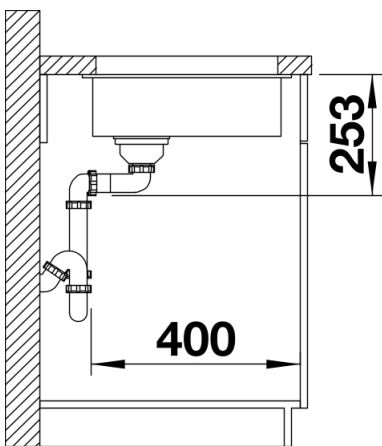

Colours

Available colours:

rock grey
alumetallic
anthracite
white
pearl grey
jasmine
coffee
tartufo
black

SILGRANIT anthracite

Planning information

- Cut out size: 160 x 400 x R10
Cut out information supplied with bowls.
Cut out CNC files also available on www.blanco.co.uk for download.

Scope of supply

Waste fitting with space-saving pipe, 3 ½" InFino basket strainer

Details

Top view

Cut-out

Front view

Side view