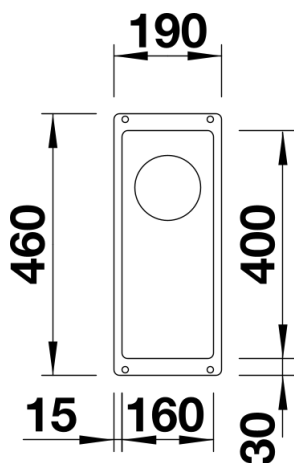

Product information sheet SUBLINE 160-U

Item no. 523396

Benefits

- Maximum bowl size provided by the very best in production and mounting technology
- Undermount bowl for solid surface worktops
- Timelessly elegant, contoured bowl design
- Entire system for a wide variety of plans featuring large and small bowls
- Elegant and hygienic: the covered C-overflow and InFino strainer system

Colours

Available colours:

rock grey
alumetallic
anthracite
white
pearl grey
jasmine
coffee
tartufo
black

SILGRANIT anthracite

Planning information

- Cut out size: 160 x 400 x R10
Cut out information supplied with bowls.
Cut out CNC files also available on www.blanco.co.uk for download.

Scope of supply

Waste fitting with space-saving pipe, 3 ½" InFino basket strainer

Details

Top view

Cut-out

Front view

Side view