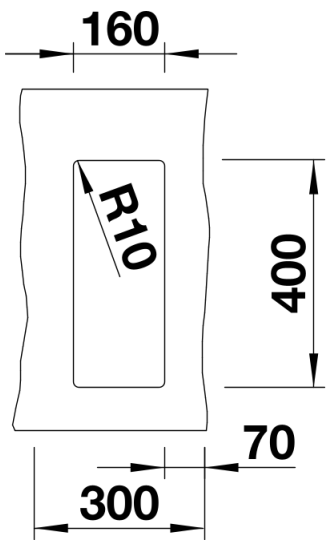

Product information sheet SUBLINE 160-U

Item no. 523396

Benefits

- Maximum bowl size provided by the very best in production and mounting technology
- Undermount bowl for solid surface worktops
- Timelessly elegant, contoured bowl design
- Entire system for a wide variety of plans featuring large and small bowls
- Elegant and hygienic: the covered C-overflow and InFino strainer system

Colours

Available colours:

rock grey
alumetallic
anthracite
white
pearl grey
jasmine
coffee
tartufo
black

SILGRANIT anthracite

Planning information

- Cut out size: 160 x 400 x R10
Cut out information supplied with bowls.
Cut out CNC files also available on www.blanco.co.uk for download.

Scope of supply

Waste fitting with space-saving pipe, 3 ½" InFino basket strainer

Details

Top view

Cut-out

Front view

Side view