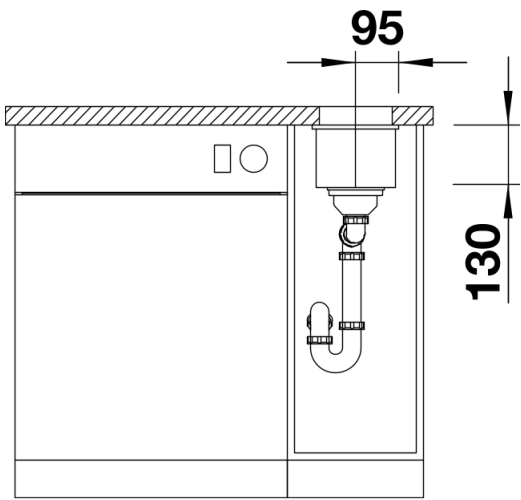

Colours

Available colours:

rock grey
alumetallic
anthracite
white
pearl grey
jasmine
coffee
tartufo
black

SILGRANIT anthracite

Planning information

- Cut out size: 160 x 400 x R10
Cut out information supplied with bowls.
Cut out CNC files also available on www.blanco.co.uk for download.

Scope of supply

Waste fitting with space-saving pipe, 3 ½" InFino basket strainer

Details

Top view

Cut-out

Front view

Side view