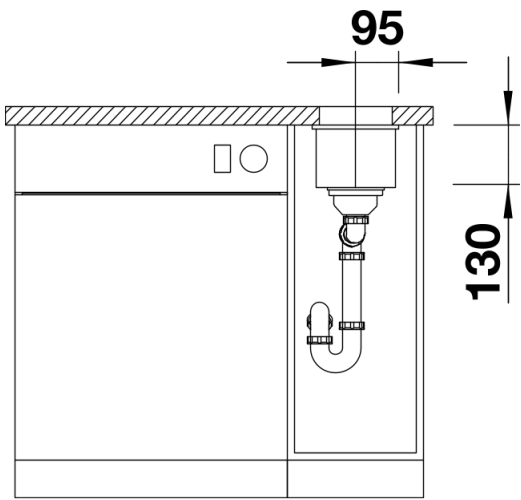

Colours

Available colours:

rock grey
alumetallic
anthracite
white
pearl grey
jasmine
coffee
tartufo
black

SILGRANIT black

Planning information

- Cut out size: 160 x 400 x R10
Cut out information supplied with bowls.
Cut out CNC files also available on www.blanco.co.uk for download.

Scope of supply

Waste fitting with space-saving pipe, 3 ½" InFino basket strainer

Details

Top view

Cut-out

Front view

Side view