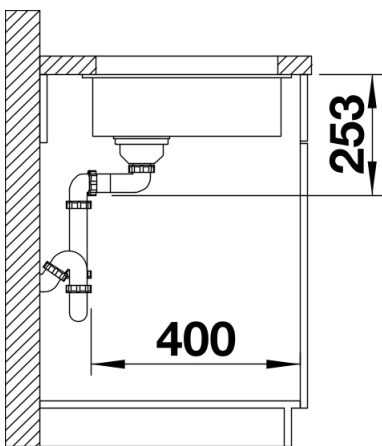

Colours

Available colours:

rock grey
alumetallic
anthracite
white
pearl grey
jasmine
coffee
tartufo
black

SILGRANIT black

Planning information

- Cut out size: 160 x 400 x R10
Cut out information supplied with bowls.
Cut out CNC files also available on www.blanco.co.uk for download.

Scope of supply

Waste fitting with space-saving pipe, 3 ½" InFino basket strainer

Details

Top view

Cut-out

Front view

Side view