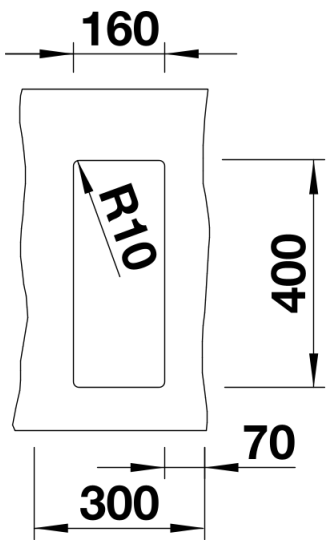

Product information sheet SUBLINE 160-U

Item no. 525981

Benefits

- Maximum bowl size provided by the very best in production and mounting technology
- Undermount bowl for solid surface worktops
- Timelessly elegant, contoured bowl design
- Entire system for a wide variety of plans featuring large and small bowls
- Elegant and hygienic: the covered C-overflow and InFino strainer system

Colours

Available colours:

rock grey
alumetallic
anthracite
white
pearl grey
jasmine
coffee
tartufo
black

SILGRANIT black

Planning information

- Cut out size: 160 x 400 x R10
Cut out information supplied with bowls.
Cut out CNC files also available on www.blanco.co.uk for download.

Scope of supply

Waste fitting with space-saving pipe, 3 ½" InFino basket strainer

Details

Top view

Cut-out

Front view

Side view