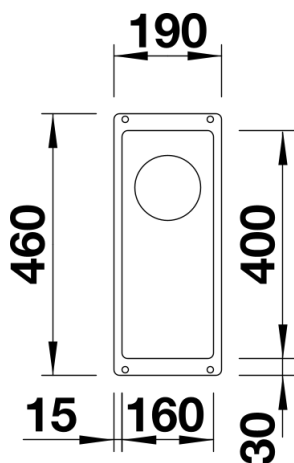

Colours

Available colours:

rock grey
alumetallic
anthracite
white
pearl grey
jasmine
coffee
tartufo
black

SILGRANIT black

Planning information

- Cut out size: 160 x 400 x R10
Cut out information supplied with bowls.
Cut out CNC files also available on www.blanco.co.uk for download.

Scope of supply

Waste fitting with space-saving pipe, 3 ½" InFino basket strainer

Details

Top view

Cut-out

Front view

Side view