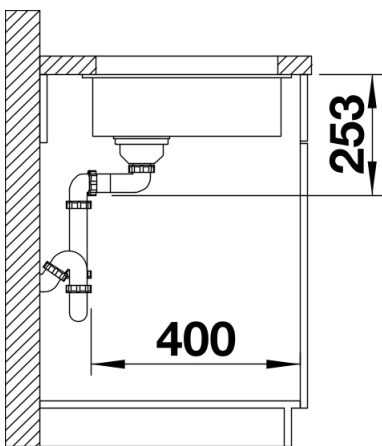

Colours

Available colours:

rock grey
alumetallic
anthracite
white
pearl grey
jasmine
coffee
tartufo
black

SILGRANIT coffee

Planning information

- Cut out size: 160 x 400 x R10
Cut out information supplied with bowls.
Cut out CNC files also available on www.blanco.co.uk for download.

Scope of supply

Waste fitting with space-saving pipe, 3 ½" InFino basket strainer

Details

Top view

Cut-out

Front view

Side view