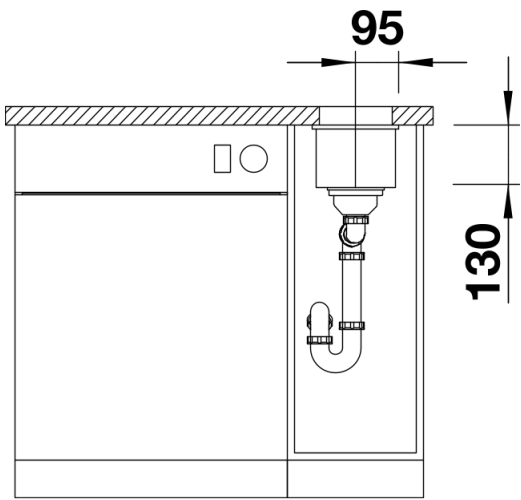

Colours

Available colours:

rock grey
alumetallic
anthracite
white
pearl grey
jasmine
coffee
tartufo
black

SILGRANIT coffee

Planning information

- Cut out size: 160 x 400 x R10
Cut out information supplied with bowls.
Cut out CNC files also available on www.blanco.co.uk for download.

Scope of supply

Waste fitting with space-saving pipe, 3 ½" InFino basket strainer

Details

Top view

Cut-out

Front view

Side view