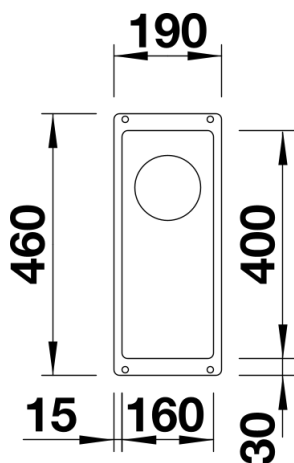

Product information sheet SUBLINE 160-U

Item no. 523405

Benefits

- Maximum bowl size provided by the very best in production and mounting technology
- Undermount bowl for solid surface worktops
- Timelessly elegant, contoured bowl design
- Entire system for a wide variety of plans featuring large and small bowls
- Elegant and hygienic: the covered C-overflow and InFino strainer system

Colours

Available colours:

rock grey
alumetallic
anthracite
white
pearl grey
jasmine
coffee
tartufo
black

SILGRANIT coffee

Planning information

- Cut out size: 160 x 400 x R10
Cut out information supplied with bowls.
Cut out CNC files also available on www.blanco.co.uk for download.

Scope of supply

Waste fitting with space-saving pipe, 3 ½" InFino basket strainer

Details

Top view

Cut-out

Front view

Side view