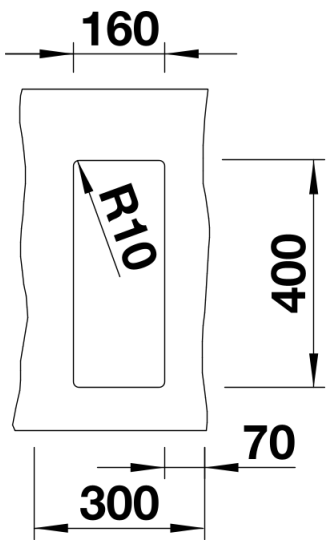

Product information sheet SUBLINE 160-U

Item no. 523405

Benefits

- Maximum bowl size provided by the very best in production and mounting technology
- Undermount bowl for solid surface worktops
- Timelessly elegant, contoured bowl design
- Entire system for a wide variety of plans featuring large and small bowls
- Elegant and hygienic: the covered C-overflow and InFino strainer system

Colours

Available colours:

rock grey
alumetallic
anthracite
white
pearl grey
jasmine
coffee
tartufo
black

SILGRANIT coffee

Planning information

- Cut out size: 160 x 400 x R10
Cut out information supplied with bowls.
Cut out CNC files also available on www.blanco.co.uk for download.

Scope of supply

Waste fitting with space-saving pipe, 3 ½" InFino basket strainer

Details

Top view

Cut-out

Front view

Side view