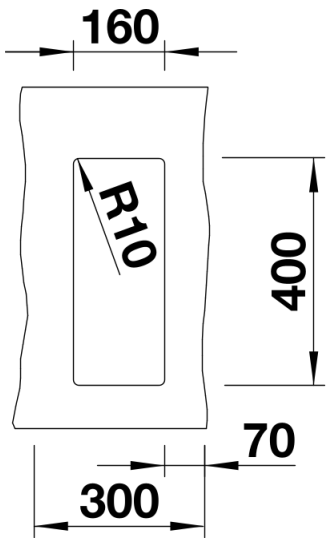

Product information sheet SUBLINE 160-U

Item no. 523401

Benefits

- Maximum bowl size provided by the very best in production and mounting technology
- Undermount bowl for solid surface worktops
- Timelessly elegant, contoured bowl design
- Entire system for a wide variety of plans featuring large and small bowls
- Elegant and hygienic: the covered C-overflow and InFino strainer system

Colours

Available colours:

rock grey
alumetallic
anthracite
white
pearl grey
jasmine
coffee
tartufo
black

SILGRANIT jasmine

Planning information

- Cut out size: 160 x 400 x R10
Cut out information supplied with bowls.
Cut out CNC files also available on www.blanco.co.uk for download.

Scope of supply

Waste fitting with space-saving pipe, 3 ½" InFino basket strainer

Details

Top view

Cut-out

Front view

Side view