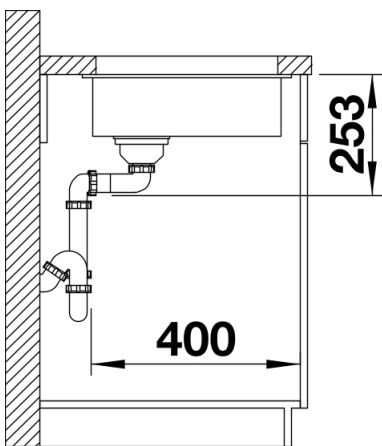

Colours

Available colours:

rock grey
alumetallic
anthracite
white
pearl grey
jasmine
coffee
tartufo
black

SILGRANIT jasmine

Planning information

- Cut out size: 160 x 400 x R10
Cut out information supplied with bowls.
Cut out CNC files also available on www.blanco.co.uk for download.

Scope of supply

Waste fitting with space-saving pipe, 3 ½" InFino basket strainer

Details

Top view

Cut-out

Front view

Side view