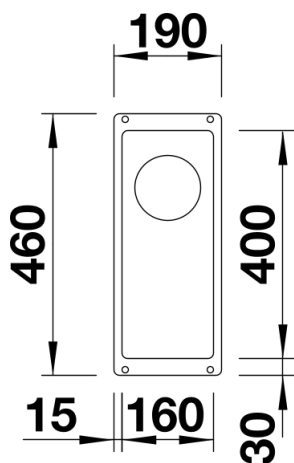

Product information sheet SUBLINE 160-U

Item no. 523401

Benefits

- Maximum bowl size provided by the very best in production and mounting technology
- Undermount bowl for solid surface worktops
- Timelessly elegant, contoured bowl design
- Entire system for a wide variety of plans featuring large and small bowls
- Elegant and hygienic: the covered C-overflow and InFino strainer system

Colours

Available colours:

rock grey
alumetallic
anthracite
white
pearl grey
jasmine
coffee
tartufo
black

SILGRANIT jasmine

Planning information

- Cut out size: 160 x 400 x R10
Cut out information supplied with bowls.
Cut out CNC files also available on www.blanco.co.uk for download.

Scope of supply

Waste fitting with space-saving pipe, 3 ½" InFino basket strainer

Details

Top view

Cut-out

Front view

Side view