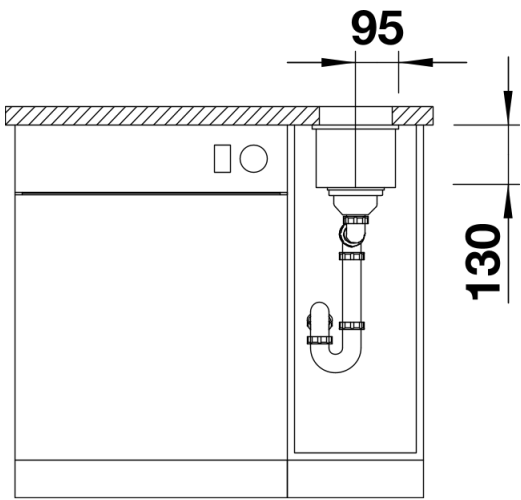

Colours

Available colours:

rock grey
alumetallic
anthracite
white
pearl grey
jasmine
coffee
tartufo
black

SILGRANIT jasmine

Planning information

- Cut out size: 160 x 400 x R10
Cut out information supplied with bowls.
Cut out CNC files also available on www.blanco.co.uk for download.

Scope of supply

Waste fitting with space-saving pipe, 3 ½" InFino basket strainer

Details

Top view

Cut-out

Front view

Side view