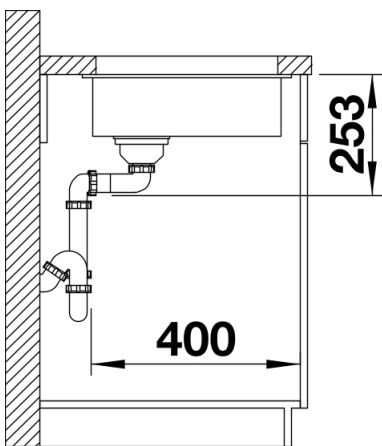

Colours

Available colours:

rock grey
alumetallic
anthracite
white
pearl grey
jasmine
coffee
tartufo
black

SILGRANIT tartufo

Planning information

- Cut out size: 160 x 400 x R10
Cut out information supplied with bowls.
Cut out CNC files also available on www.blanco.co.uk for download.

Scope of supply

Waste fitting with space-saving pipe, 3 ½" InFino basket strainer

Details

Top view

Cut-out

Front view

Side view