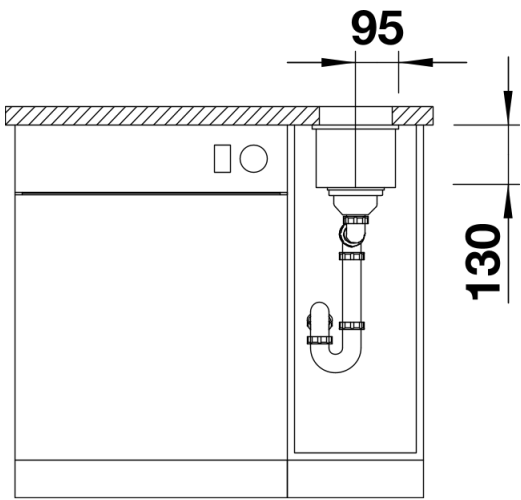

Colours

Available colours:

rock grey
alumetallic
anthracite
white
pearl grey
jasmine
coffee
tartufo
black

SILGRANIT tartufo

Planning information

- Cut out size: 160 x 400 x R10
Cut out information supplied with bowls.
Cut out CNC files also available on www.blanco.co.uk for download.

Scope of supply

Waste fitting with space-saving pipe, 3 ½" InFino basket strainer

Details

Top view

Cut-out

Front view

Side view