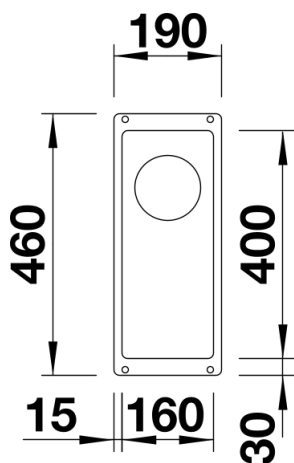

Product information sheet SUBLINE 160-U

Item no. 523403

Benefits

- Maximum bowl size provided by the very best in production and mounting technology
- Undermount bowl for solid surface worktops
- Timelessly elegant, contoured bowl design
- Entire system for a wide variety of plans featuring large and small bowls
- Elegant and hygienic: the covered C-overflow and InFino strainer system

Colours

Available colours:

rock grey
alumetallic
anthracite
white
pearl grey
jasmine
coffee
tartufo
black

SILGRANIT tartufo

Planning information

- Cut out size: 160 x 400 x R10
Cut out information supplied with bowls.
Cut out CNC files also available on www.blanco.co.uk for download.

Scope of supply

Waste fitting with space-saving pipe, 3 ½" InFino basket strainer

Details

Top view

Cut-out

Front view

Side view