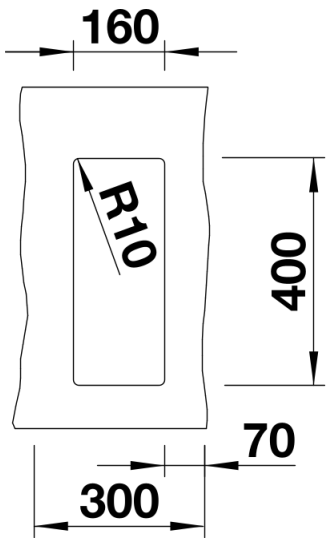

Product information sheet SUBLINE 160-U

Item no. 523403

Benefits

- Maximum bowl size provided by the very best in production and mounting technology
- Undermount bowl for solid surface worktops
- Timelessly elegant, contoured bowl design
- Entire system for a wide variety of plans featuring large and small bowls
- Elegant and hygienic: the covered C-overflow and InFino strainer system

Colours

Available colours:

rock grey
alumetallic
anthracite
white
pearl grey
jasmine
coffee
tartufo
black

SILGRANIT tartufo

Planning information

- Cut out size: 160 x 400 x R10
Cut out information supplied with bowls.
Cut out CNC files also available on www.blanco.co.uk for download.

Scope of supply

Waste fitting with space-saving pipe, 3 ½" InFino basket strainer

Details

Top view

Cut-out

Front view

Side view