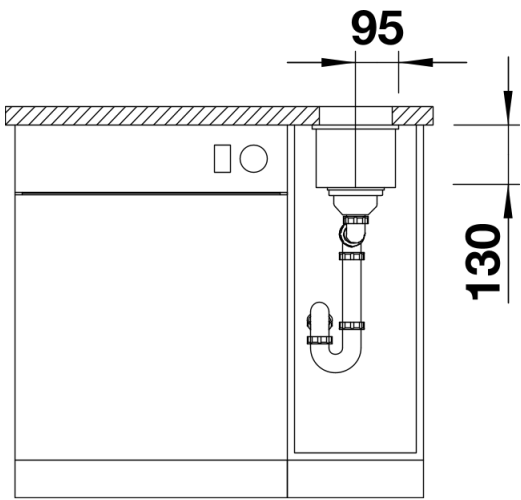

Colours

Available colours:

rock grey
alumetallic
anthracite
white
pearl grey
jasmine
coffee
tartufo
black

SILGRANIT white

Planning information

- Cut out size: 160 x 400 x R10
Cut out information supplied with bowls.
Cut out CNC files also available on www.blanco.co.uk for download.

Scope of supply

Waste fitting with space-saving pipe, 3 ½" InFino basket strainer

Details

Top view

Cut-out

Front view

Side view