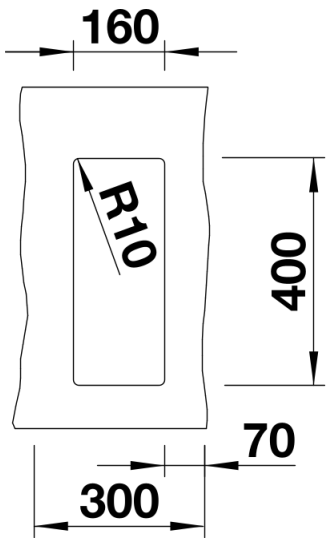

Product information sheet SUBLINE 160-U

Item no. 523400

Benefits

- Maximum bowl size provided by the very best in production and mounting technology
- Undermount bowl for solid surface worktops
- Timelessly elegant, contoured bowl design
- Entire system for a wide variety of plans featuring large and small bowls
- Elegant and hygienic: the covered C-overflow and InFino strainer system

Colours

Available colours:

rock grey
alumetallic
anthracite
white
pearl grey
jasmine
coffee
tartufo
black

SILGRANIT white

Planning information

- Cut out size: 160 x 400 x R10
Cut out information supplied with bowls.
Cut out CNC files also available on www.blanco.co.uk for download.

Scope of supply

Waste fitting with space-saving pipe, 3 ½" InFino basket strainer

Details

Top view

Cut-out

Front view

Side view