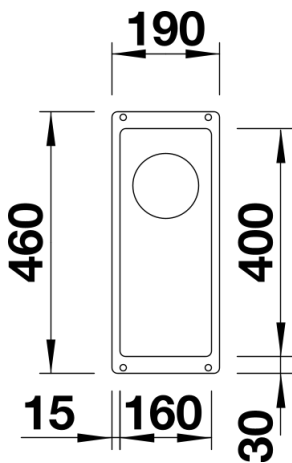

Colours

Available colours:

rock grey
alumetallic
anthracite
white
pearl grey
jasmine
coffee
tartufo
black

SILGRANIT white

Planning information

- Cut out size: 160 x 400 x R10
Cut out information supplied with bowls.
Cut out CNC files also available on www.blanco.co.uk for download.

Scope of supply

Waste fitting with space-saving pipe, 3 ½" InFino basket strainer

Details

Top view

Cut-out

Front view

Side view