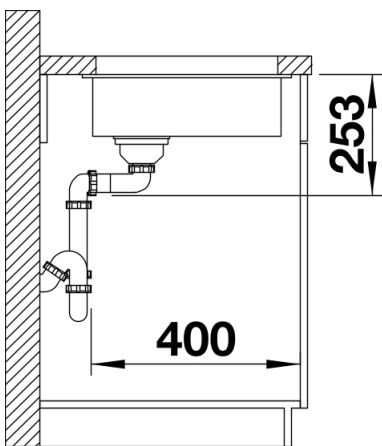

Colours

Available colours:

rock grey
alumetallic
anthracite
white
pearl grey
jasmine
coffee
tartufo
black

SILGRANIT white

Planning information

- Cut out size: 160 x 400 x R10
Cut out information supplied with bowls.
Cut out CNC files also available on www.blanco.co.uk for download.

Scope of supply

Waste fitting with space-saving pipe, 3 ½" InFino basket strainer

Details

Top view

Cut-out

Front view

Side view