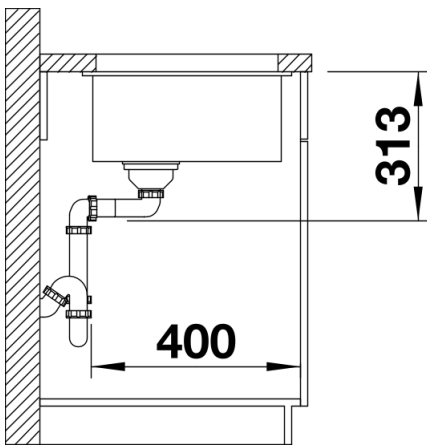

Colours

Available colours:

rock grey
alumetallic
pearl grey
anthracite
white
tartufo
jasmine
coffee
black

SILGRANIT anthracite

Planning information

- Cut out size: 320 x 400 x R10
Cut out information supplied with bowls.
Cut out CNC files also available on www.blanco.co.uk for download.

Scope of supply

Waste fitting with space-saving pipe, 3 ½" InFino basket strainer

Details

Top view

Cut-out

Front view

Side view