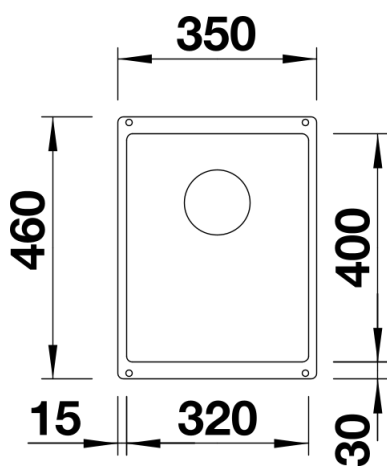

Colours

Available colours:

rock grey
alumetallic
pearl grey
anthracite
white
tartufo
jasmine
coffee
black

SILGRANIT anthracite

Planning information

- Cut out size: 320 x 400 x R10
Cut out information supplied with bowls.
Cut out CNC files also available on www.blanco.co.uk for download.

Scope of supply

Waste fitting with space-saving pipe, 3 ½" InFino basket strainer

Details

Top view

Cut-out

Front view

Side view