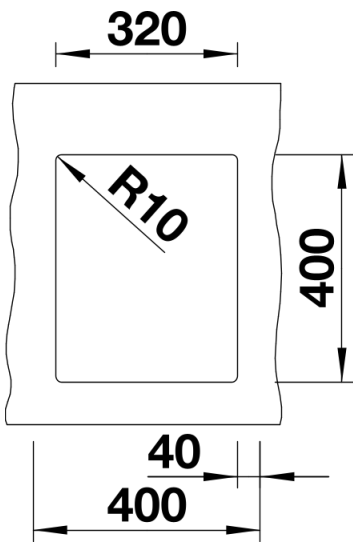

Product information sheet SUBLINE 320-U

Item no. 523406

Benefits

- Maximum bowl size provided by the very best in production and mounting technology
- Undermount bowl for solid surface worktops
- Timelessly elegant, contoured bowl design
- Entire system for a wide variety of plans featuring large and small bowls
- Elegant and hygienic: the covered C-overflow and InFino strainer system

Colours

Available colours:

rock grey
alumetallic
pearl grey
anthracite
white
tartufo
jasmine
coffee
black

SILGRANIT anthracite

Planning information

- Cut out size: 320 x 400 x R10
Cut out information supplied with bowls.
Cut out CNC files also available on www.blanco.co.uk for download.

Scope of supply

Waste fitting with space-saving pipe, 3 ½" InFino basket strainer

Details

Top view

Cut-out

Front view

Side view