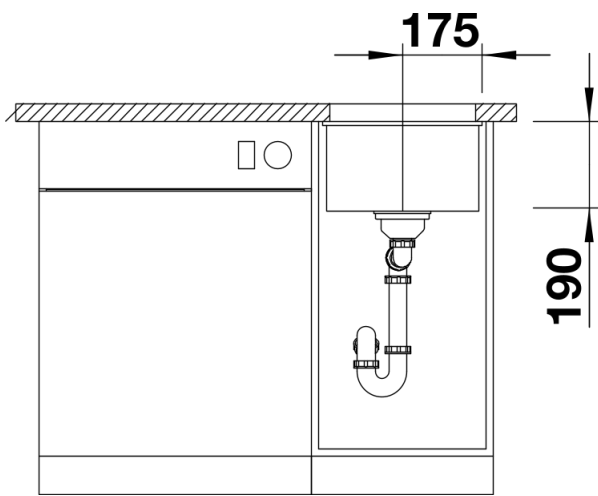

Colours

Available colours:

rock grey
alumetallic
pearl grey
anthracite
white
tartufo
jasmine
coffee
black

SILGRANIT anthracite

Planning information

- Cut out size: 320 x 400 x R10
Cut out information supplied with bowls.
Cut out CNC files also available on www.blanco.co.uk for download.

Scope of supply

Waste fitting with space-saving pipe, 3 ½" InFino basket strainer

Details

Top view

Cut-out

Front view

Side view