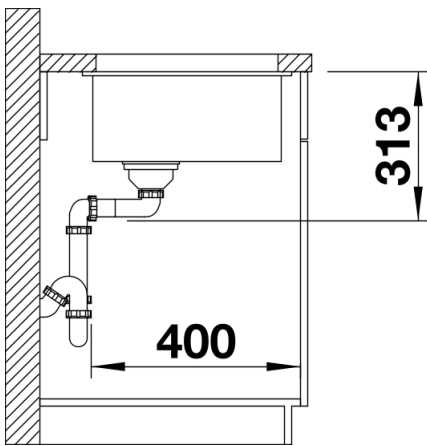

## Planning information

---

- Cut out size: 320 x 400 x R10  
Cut out information supplied with bowls.  
Cut out CNC files also available on [www.blanco.co.uk](http://www.blanco.co.uk) for download.

## Scope of supply

---

Waste fitting with space-saving pipe, 3 ½" InFino basket strainer

## Details

---

Top view

Cut-out

Front view

Side view