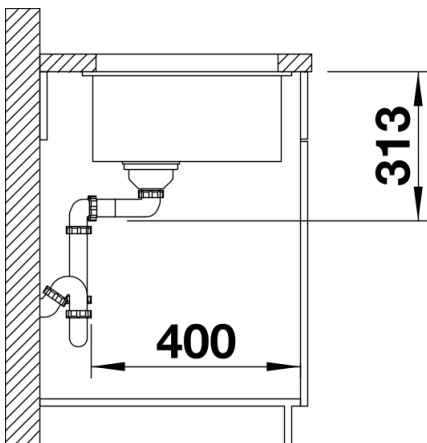

## Planning information

---

- Cut out size: 320 x 400 x R10  
Cut out information supplied with bowls.  
Cut out CNC files also available on [www.blanco.co.uk](http://www.blanco.co.uk) for download.

## Scope of supply

---

Waste fitting with space-saving pipe, 3 ½" InFino basket strainer

## Details

---

Top view

Cut-out

Front view

Side view