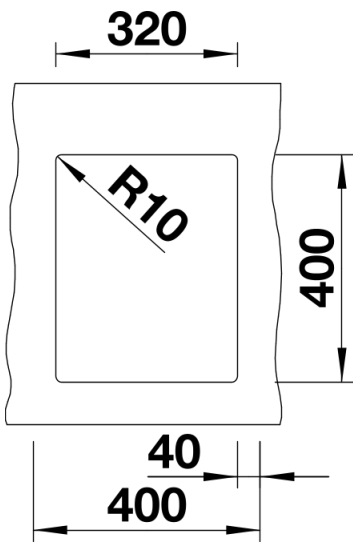

## Planning information

---

- Cut out size: 320 x 400 x R10  
Cut out information supplied with bowls.  
Cut out CNC files also available on [www.blanco.co.uk](http://www.blanco.co.uk) for download.

## Scope of supply

---

Waste fitting with space-saving pipe, 3 ½" InFino basket strainer

## Details

---

Top view

Cut-out

Front view

Side view