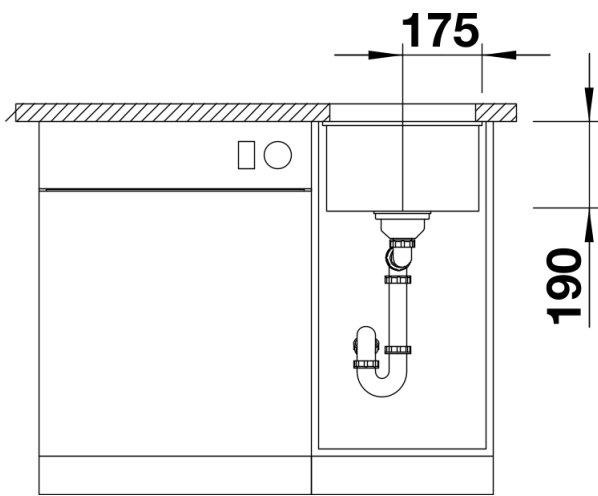

## Planning information

---

- Cut out size: 320 x 400 x R10  
Cut out information supplied with bowls.  
Cut out CNC files also available on [www.blanco.co.uk](http://www.blanco.co.uk) for download.

## Scope of supply

---

Waste fitting with space-saving pipe, 3 ½" InFino basket strainer

## Details

---

Top view

Cut-out

Front view

Side view