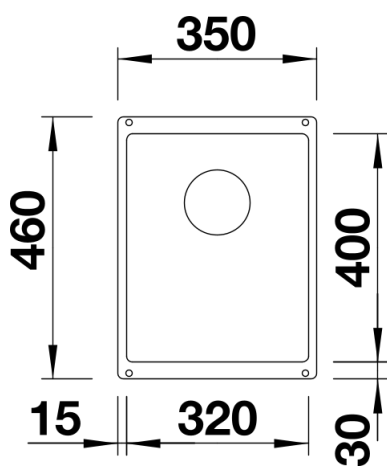

## Planning information

---

- Cut out size: 320 x 400 x R10  
Cut out information supplied with bowls.  
Cut out CNC files also available on [www.blanco.co.uk](http://www.blanco.co.uk) for download.

## Scope of supply

---

Waste fitting with space-saving pipe, 3 ½" InFino basket strainer

## Details

---

Top view

Cut-out

Front view

Side view