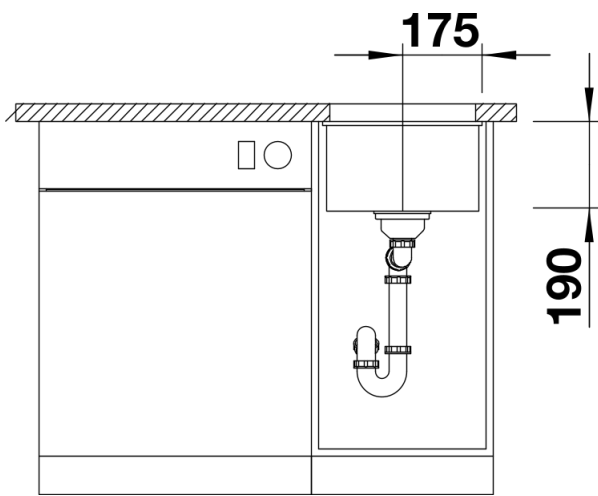

Colours

Available colours:

rock grey
alumetallic
pearl grey
anthracite
white
tartufo
jasmine
coffee
black

SILGRANIT rock grey

Planning information

- Cut out size: 320 x 400 x R10
Cut out information supplied with bowls.
Cut out CNC files also available on www.blanco.co.uk for download.

Scope of supply

Waste fitting with space-saving pipe, 3 ½" InFino basket strainer

Details

Top view

Cut-out

Front view

Side view