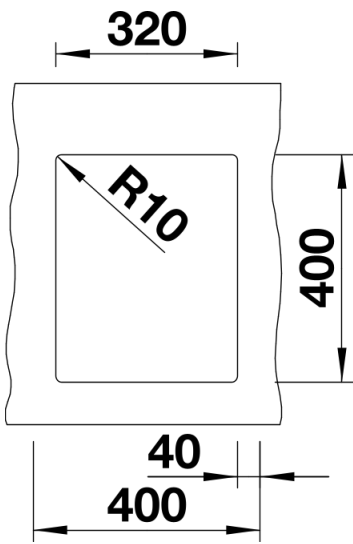

Product information sheet SUBLINE 320-U

Item no. 523407

Benefits

- Maximum bowl size provided by the very best in production and mounting technology
- Undermount bowl for solid surface worktops
- Timelessly elegant, contoured bowl design
- Entire system for a wide variety of plans featuring large and small bowls
- Elegant and hygienic: the covered C-overflow and InFino strainer system

Colours

Available colours:

rock grey
alumetallic
pearl grey
anthracite
white
tartufo
jasmine
coffee
black

SILGRANIT rock grey

Planning information

- Cut out size: 320 x 400 x R10
Cut out information supplied with bowls.
Cut out CNC files also available on www.blanco.co.uk for download.

Scope of supply

Waste fitting with space-saving pipe, 3 ½" InFino basket strainer

Details

Top view

Cut-out

Front view

Side view