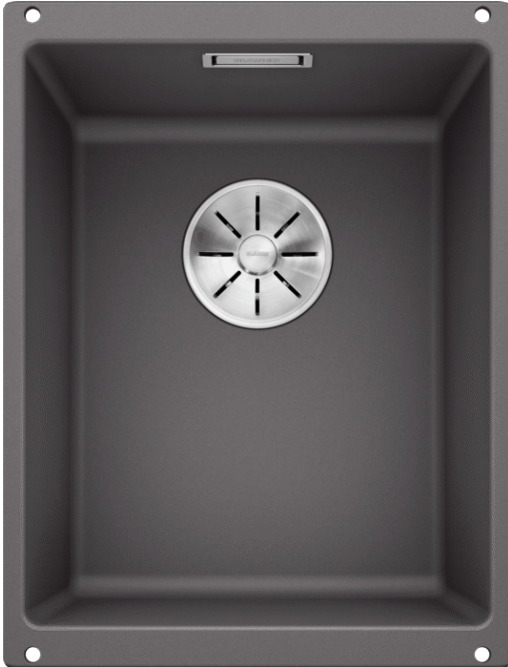

Product information sheet SUBLINE 320-U

Item no. 523407

Benefits

- Maximum bowl size provided by the very best in production and mounting technology
- Undermount bowl for solid surface worktops
- Timelessly elegant, contoured bowl design
- Entire system for a wide variety of plans featuring large and small bowls
- Elegant and hygienic: the covered C-overflow and InFino strainer system

Colours

Available colours:

rock grey
alumetallic
pearl grey
anthracite
white
tartufo
jasmine
coffee
black

SILGRANIT rock grey

Planning information

- Cut out size: 320 x 400 x R10
Cut out information supplied with bowls.
Cut out CNC files also available on www.blanco.co.uk for download.

Scope of supply

Waste fitting with space-saving pipe, 3 ½" InFino basket strainer

Details

Top view

Cut-out

Front view

Side view