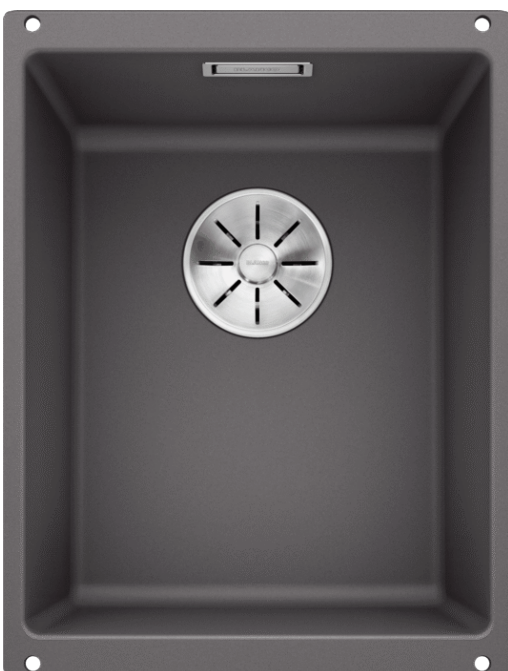

Product information sheet SUBLINE 320-U

Item no. 523407

Benefits

- Maximum bowl size provided by the very best in production and mounting technology
- Undermount bowl for solid surface worktops
- Timelessly elegant, contoured bowl design
- Entire system for a wide variety of plans featuring large and small bowls
- Elegant and hygienic: the covered C-overflow and InFino strainer system

Colours

Available colours:

rock grey
alumetallic
pearl grey
anthracite
white
tartufo
jasmine
coffee
black

SILGRANIT rock grey

Planning information

- Cut out size: 320 x 400 x R10
Cut out information supplied with bowls.
Cut out CNC files also available on www.blanco.co.uk for download.

Scope of supply

Waste fitting with space-saving pipe, 3 ½" InFino basket strainer

Details

Top view

Cut-out

Front view

Side view