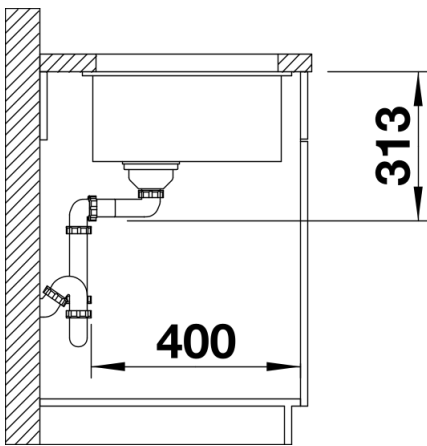

Colours

Available colours:

rock grey
alumetallic
pearl grey
anthracite
white
tartufo
jasmine
coffee
black

SILGRANIT rock grey

Planning information

- Cut out size: 320 x 400 x R10
Cut out information supplied with bowls.
Cut out CNC files also available on www.blanco.co.uk for download.

Scope of supply

Waste fitting with space-saving pipe, 3 ½" InFino basket strainer

Details

Top view

Cut-out

Front view

Side view