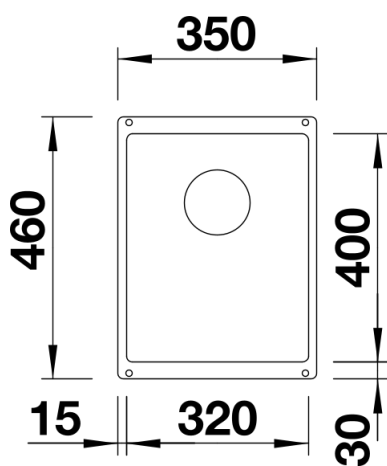

Colours

Available colours:

rock grey
alumetallic
pearl grey
anthracite
white
tartufo
jasmine
coffee
black

SILGRANIT rock grey

Planning information

- Cut out size: 320 x 400 x R10
Cut out information supplied with bowls.
Cut out CNC files also available on www.blanco.co.uk for download.

Scope of supply

Waste fitting with space-saving pipe, 3 ½" InFino basket strainer

Details

Top view

Cut-out

Front view

Side view