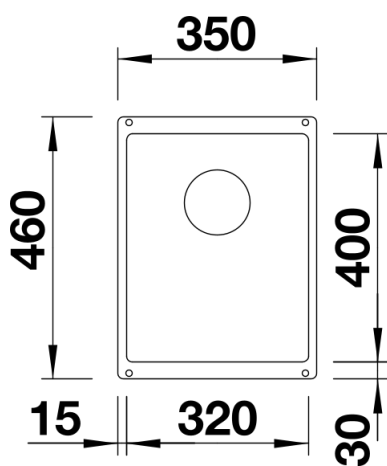

Colours

Available colours:

rock grey
alumetallic
pearl grey
anthracite
white
tartufo
jasmine
coffee
black

SILGRANIT tartufo

Planning information

- Cut out size: 320 x 400 x R10
Cut out information supplied with bowls.
Cut out CNC files also available on www.blanco.co.uk for download.

Scope of supply

Waste fitting with space-saving pipe, 3 ½" InFino basket strainer

Details

Top view

Cut-out

Front view

Side view