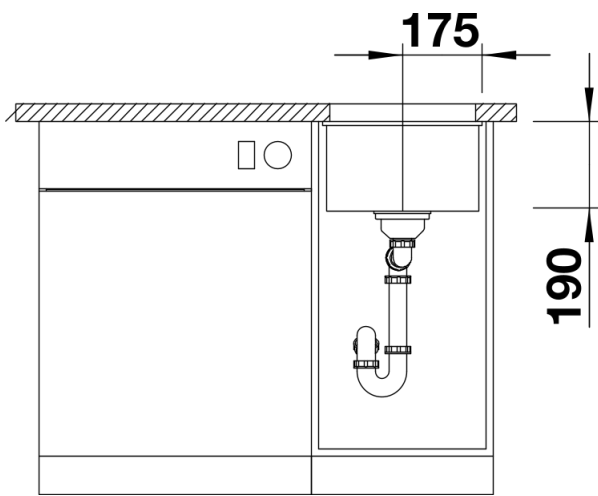

Colours

Available colours:

rock grey
alumetallic
pearl grey
anthracite
white
tartufo
jasmine
coffee
black

SILGRANIT tartufo

Planning information

- Cut out size: 320 x 400 x R10
Cut out information supplied with bowls.
Cut out CNC files also available on www.blanco.co.uk for download.

Scope of supply

Waste fitting with space-saving pipe, 3 ½" InFino basket strainer

Details

Top view

Cut-out

Front view

Side view