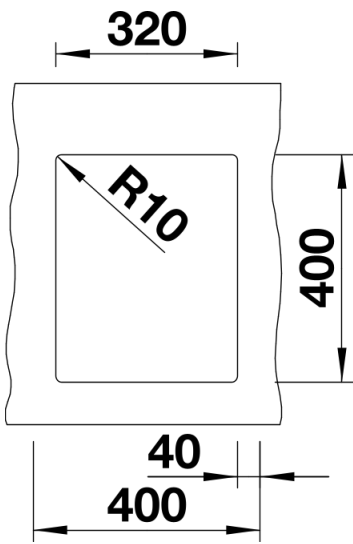

Product information sheet SUBLINE 320-U

Item no. 523414

Benefits

- Maximum bowl size provided by the very best in production and mounting technology
- Undermount bowl for solid surface worktops
- Timelessly elegant, contoured bowl design
- Entire system for a wide variety of plans featuring large and small bowls
- Elegant and hygienic: the covered C-overflow and InFino strainer system

Colours

Available colours:

rock grey
alumetallic
pearl grey
anthracite
white
tartufo
jasmine
coffee
black

SILGRANIT tartufo

Planning information

- Cut out size: 320 x 400 x R10
Cut out information supplied with bowls.
Cut out CNC files also available on www.blanco.co.uk for download.

Scope of supply

Waste fitting with space-saving pipe, 3 ½" InFino basket strainer

Details

Top view

Cut-out

Front view

Side view