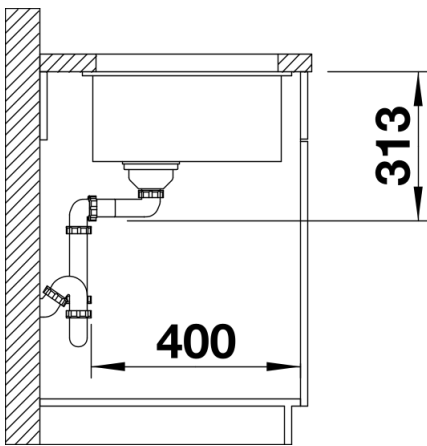

Colours

Available colours:

rock grey
alumetallic
pearl grey
anthracite
white
tartufo
jasmine
coffee
black

SILGRANIT tartufo

Planning information

- Cut out size: 320 x 400 x R10
Cut out information supplied with bowls.
Cut out CNC files also available on www.blanco.co.uk for download.

Scope of supply

Waste fitting with space-saving pipe, 3 ½" InFino basket strainer

Details

Top view

Cut-out

Front view

Side view