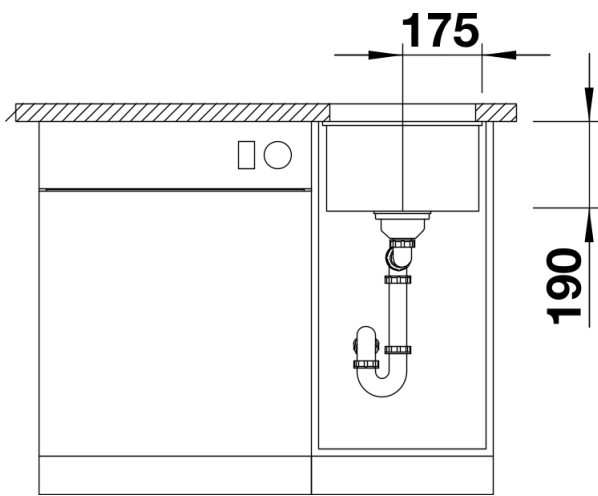

## Planning information

---

- Cut out size: 320 x 400 x R10  
Cut out information supplied with bowls.  
Cut out CNC files also available on [www.blanco.co.uk](http://www.blanco.co.uk) for download.

## Scope of supply

---

Waste fitting with space-saving pipe, 3 1/2" InFino basket strainer

## Details

---

Top view

Cut-out

Front view

Side view