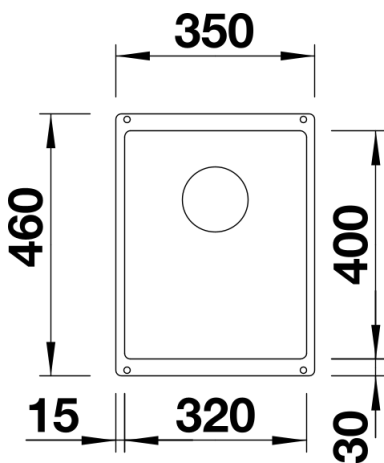

## Planning information

---

- Cut out size: 320 x 400 x R10  
Cut out information supplied with bowls.  
Cut out CNC files also available on [www.blanco.co.uk](http://www.blanco.co.uk) for download.

## Scope of supply

---

Waste fitting with space-saving pipe, 3 1/2" InFino basket strainer

## Details

---

Top view

Cut-out

Front view

Side view