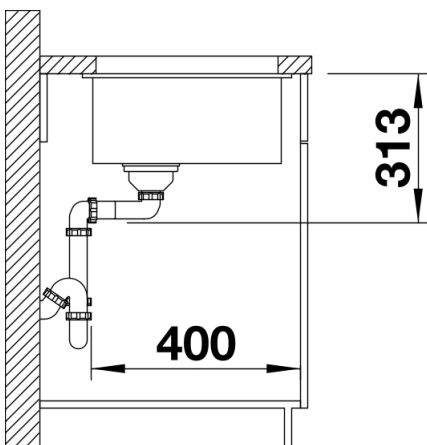

## Planning information

---

- Cut out size: 320 x 400 x R10  
Cut out information supplied with bowls.  
Cut out CNC files also available on [www.blanco.co.uk](http://www.blanco.co.uk) for download.

## Scope of supply

---

Waste fitting with space-saving pipe, 3 1/2" InFino basket strainer

## Details

---

Top view

Cut-out

Front view

Side view