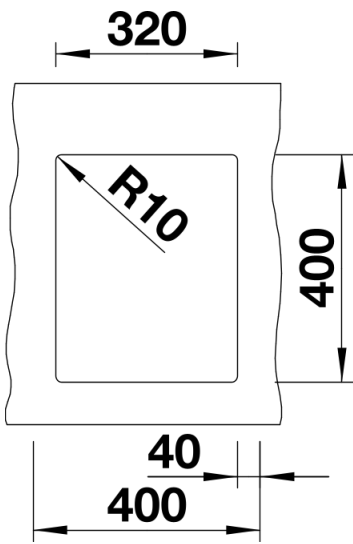

## Planning information

---

- Cut out size: 320 x 400 x R10  
Cut out information supplied with bowls.  
Cut out CNC files also available on [www.blanco.co.uk](http://www.blanco.co.uk) for download.

## Scope of supply

---

Waste fitting with space-saving pipe, 3 1/2" InFino basket strainer

## Details

---

Top view

Cut-out

Front view

Side view