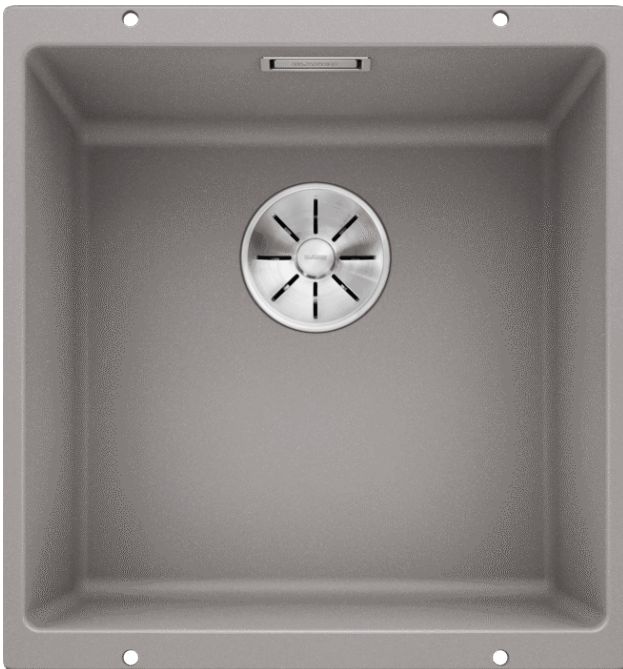

Product information sheet SUBLINE 400-U

Item no. 523424

Benefits

- Maximum bowl size provided by the very best in production and mounting technology
- Undermount bowl for solid surface worktops
- Timelessly elegant, contoured bowl design
- Entire system for a wide variety of plans featuring large and small bowls
- Elegant and hygienic: the covered C-overflow and InFino strainer system

Colours

Available colours:

alumetallic
anthracite
pearl grey
rock grey
white
jasmine
tartufo
coffee
black

SILGRANIT alumetallic

Planning information

- Cut out size: 400 x 400 x R10
Cut out information supplied with bowls.
Cut out CNC files also available on www.blanco.co.uk for download.

Scope of supply

Waste fitting with space-saving pipe, 3 ½" InFino basket strainer

Details

Top view

Cut-out

Front view

Side view