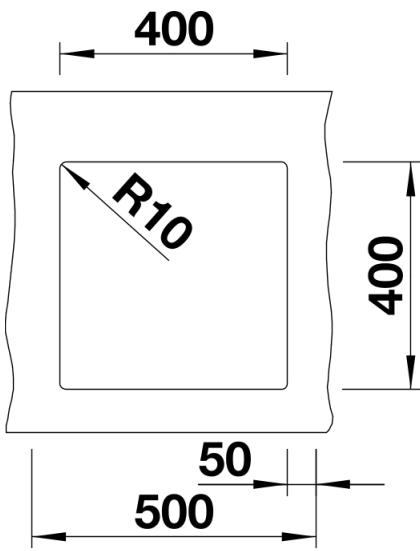

Product information sheet SUBLINE 400-U

Item no. 523424

Benefits

- Maximum bowl size provided by the very best in production and mounting technology
- Undermount bowl for solid surface worktops
- Timelessly elegant, contoured bowl design
- Entire system for a wide variety of plans featuring large and small bowls
- Elegant and hygienic: the covered C-overflow and InFino strainer system

Colours

Available colours:

alumetallic
anthracite
pearl grey
rock grey
white
jasmine
tartufo
coffee
black

SILGRANIT alumetallic

Planning information

- Cut out size: 400 x 400 x R10
Cut out information supplied with bowls.
Cut out CNC files also available on www.blanco.co.uk for download.

Scope of supply

Waste fitting with space-saving pipe, 3 ½" InFino basket strainer

Details

Top view

Cut-out

Front view

Side view