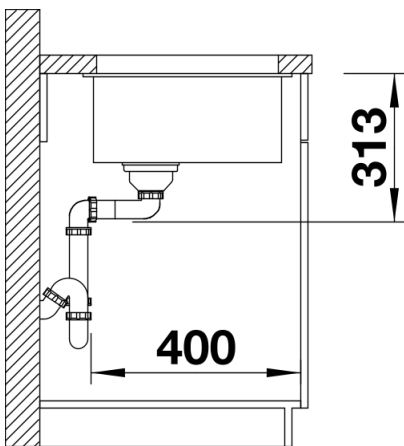

Colours

Available colours:

alumetallic
anthracite
pearl grey
rock grey
white
jasmine
tartufo
coffee
black

SILGRANIT alumetallic

Planning information

- Cut out size: 400 x 400 x R10
Cut out information supplied with bowls.
Cut out CNC files also available on www.blanco.co.uk for download.

Scope of supply

Waste fitting with space-saving pipe, 3 ½" InFino basket strainer

Details

Top view

Cut-out

Front view

Side view