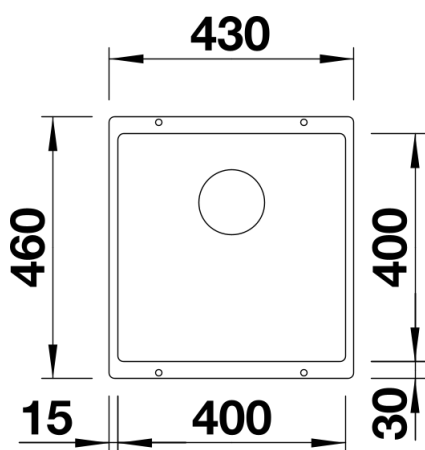

Colours

Available colours:

alumetallic
anthracite
pearl grey
rock grey
white
jasmine
tartufo
coffee
black

SILGRANIT alumetallic

Planning information

- Cut out size: 400 x 400 x R10
Cut out information supplied with bowls.
Cut out CNC files also available on www.blanco.co.uk for download.

Scope of supply

Waste fitting with space-saving pipe, 3 ½" InFino basket strainer

Details

Top view

Cut-out

Front view

Side view