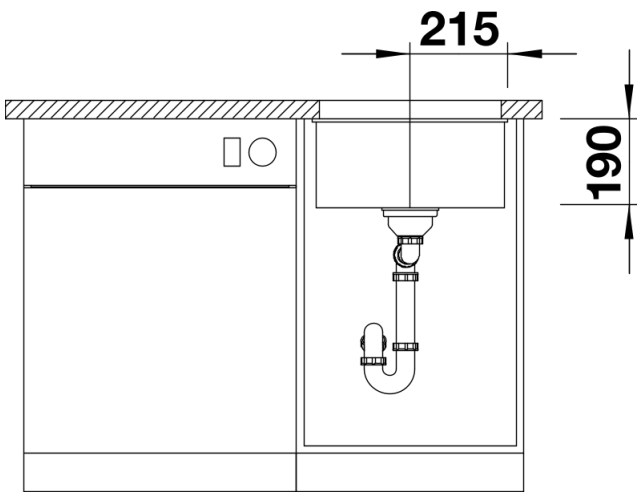

Colours

Available colours:

alumetallic
anthracite
pearl grey
rock grey
white
jasmine
tartufo
coffee
black

SILGRANIT alumetallic

Planning information

- Cut out size: 400 x 400 x R10
Cut out information supplied with bowls.
Cut out CNC files also available on www.blanco.co.uk for download.

Scope of supply

Waste fitting with space-saving pipe, 3 ½" InFino basket strainer

Details

Top view

Cut-out

Front view

Side view