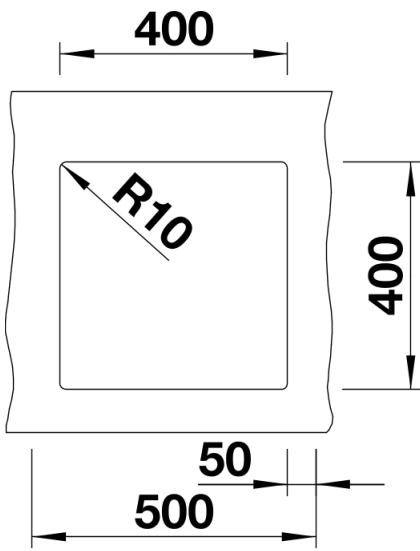

Product information sheet SUBLINE 400-U

Item no. 525990

Benefits

- Maximum bowl size provided by the very best in production and mounting technology
- Undermount bowl for solid surface worktops
- Timelessly elegant, contoured bowl design
- Entire system for a wide variety of plans featuring large and small bowls
- Elegant and hygienic: the covered C-overflow and InFino strainer system

Colours

Available colours:

alumetallic
anthracite
pearl grey
rock grey
white
jasmine
tartufo
coffee
black

SILGRANIT black

Planning information

- Cut out size: 400 x 400 x R10
Cut out information supplied with bowls.
Cut out CNC files also available on www.blanco.co.uk for download.

Scope of supply

Waste fitting with space-saving pipe, 3 ½" InFino basket strainer

Details

Top view

Cut-out

Front view

Side view