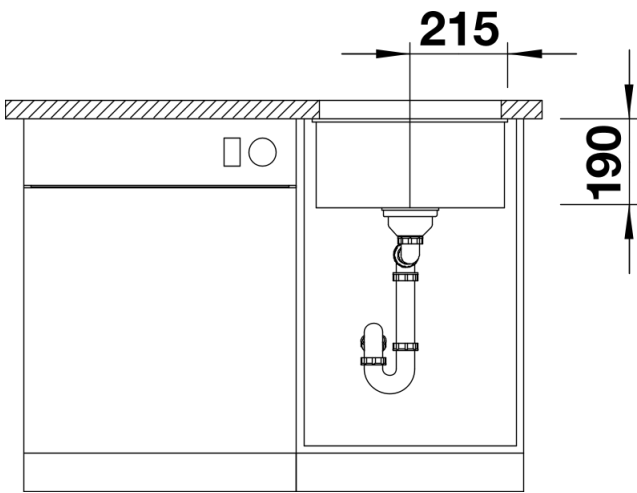

Colours

Available colours:

alumetallic
anthracite
pearl grey
rock grey
white
jasmine
tartufo
coffee
black

SILGRANIT black

Planning information

- Cut out size: 400 x 400 x R10
Cut out information supplied with bowls.
Cut out CNC files also available on www.blanco.co.uk for download.

Scope of supply

Waste fitting with space-saving pipe, 3 ½" InFino basket strainer

Details

Top view

Cut-out

Front view

Side view