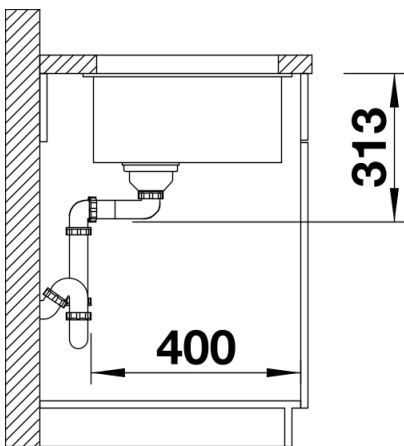

Colours

Available colours:

alumetallic
anthracite
pearl grey
rock grey
white
jasmine
tartufo
coffee
black

SILGRANIT black

Planning information

- Cut out size: 400 x 400 x R10
Cut out information supplied with bowls.
Cut out CNC files also available on www.blanco.co.uk for download.

Scope of supply

Waste fitting with space-saving pipe, 3 ½" InFino basket strainer

Details

Top view

Cut-out

Front view

Side view