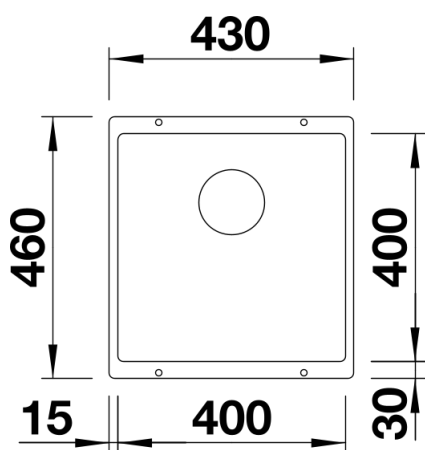

Colours

Available colours:

alumetallic
anthracite
pearl grey
rock grey
white
jasmine
tartufo
coffee
black

SILGRANIT black

Planning information

- Cut out size: 400 x 400 x R10
Cut out information supplied with bowls.
Cut out CNC files also available on www.blanco.co.uk for download.

Scope of supply

Waste fitting with space-saving pipe, 3 ½" InFino basket strainer

Details

Top view

Cut-out

Front view

Side view