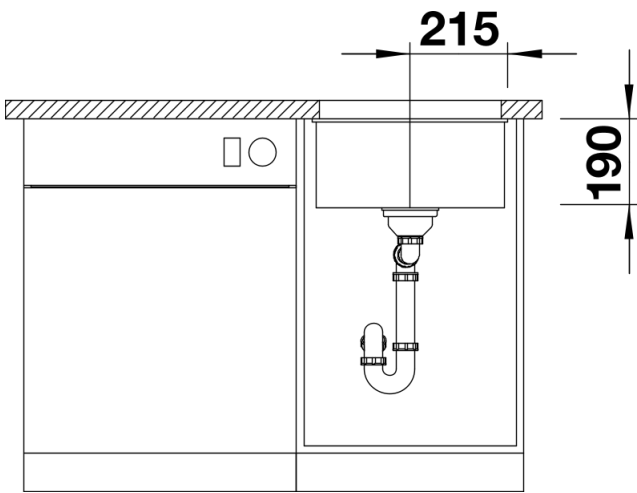

## Planning information

---

- Cut out size: 400 x 400 x R10  
Cut out information supplied with bowls.  
Cut out CNC files also available on [www.blanco.co.uk](http://www.blanco.co.uk) for download.

## Scope of supply

---

Waste fitting with space-saving pipe, 3 ½" InFino basket strainer

## Details

---

Top view

Cut-out

Front view

Side view