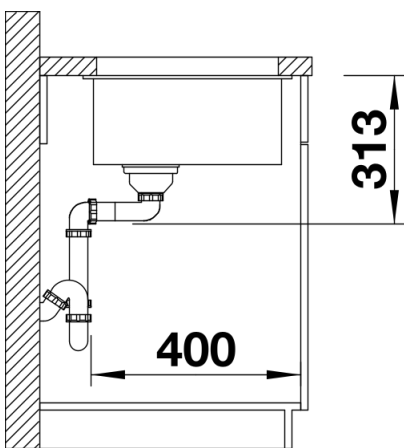

## Planning information

---

- Cut out size: 400 x 400 x R10  
Cut out information supplied with bowls.  
Cut out CNC files also available on [www.blanco.co.uk](http://www.blanco.co.uk) for download.

## Scope of supply

---

Waste fitting with space-saving pipe, 3 ½" InFino basket strainer

## Details

---

Top view

Cut-out

Front view

Side view