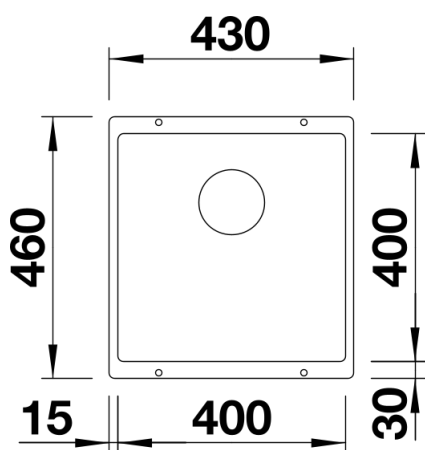

## Planning information

---

- Cut out size: 400 x 400 x R10  
Cut out information supplied with bowls.  
Cut out CNC files also available on [www.blanco.co.uk](http://www.blanco.co.uk) for download.

## Scope of supply

---

Waste fitting with space-saving pipe, 3 ½" InFino basket strainer

## Details

---

Top view

Cut-out

Front view

Side view