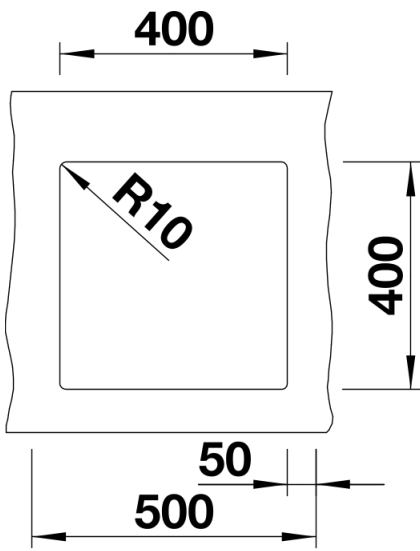

## Planning information

---

- Cut out size: 400 x 400 x R10  
Cut out information supplied with bowls.  
Cut out CNC files also available on [www.blanco.co.uk](http://www.blanco.co.uk) for download.

## Scope of supply

---

Waste fitting with space-saving pipe, 3 ½" InFino basket strainer

## Details

---

Top view

Cut-out

Front view

Side view