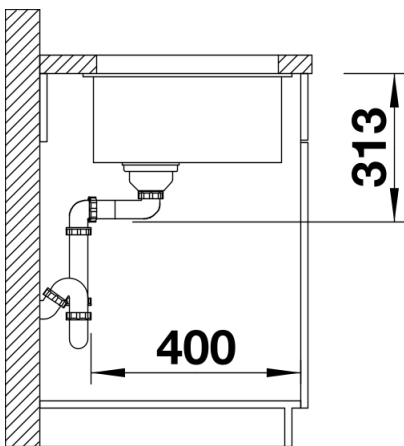

Colours

Available colours:

alumetallic
anthracite
pearl grey
rock grey
white
jasmine
tartufo
coffee
black

SILGRANIT rock grey

Planning information

- Cut out size: 400 x 400 x R10
Cut out information supplied with bowls.
Cut out CNC files also available on www.blanco.co.uk for download.

Scope of supply

Waste fitting with space-saving pipe, 3 ½" InFino basket strainer

Details

Top view

Cut-out

Front view

Side view