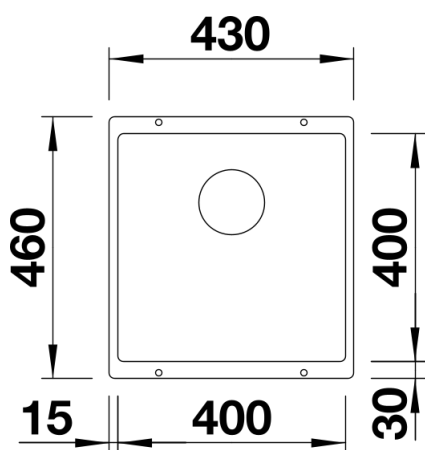

Colours

Available colours:

alumetallic
anthracite
pearl grey
rock grey
white
jasmine
tartufo
coffee
black

SILGRANIT rock grey

Planning information

- Cut out size: 400 x 400 x R10
Cut out information supplied with bowls.
Cut out CNC files also available on www.blanco.co.uk for download.

Scope of supply

Waste fitting with space-saving pipe, 3 ½" InFino basket strainer

Details

Top view

Cut-out

Front view

Side view