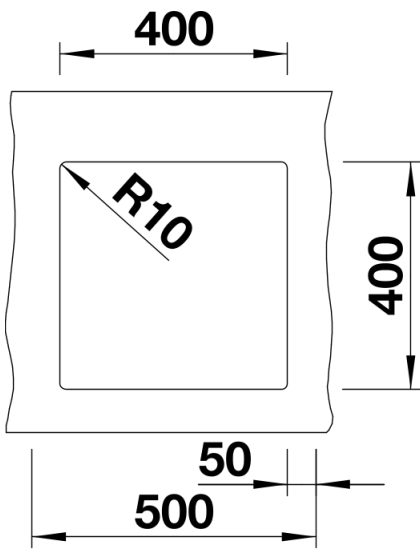

Product information sheet SUBLINE 400-U

Item no. 523423

Benefits

- Maximum bowl size provided by the very best in production and mounting technology
- Undermount bowl for solid surface worktops
- Timelessly elegant, contoured bowl design
- Entire system for a wide variety of plans featuring large and small bowls
- Elegant and hygienic: the covered C-overflow and InFino strainer system

Colours

Available colours:

alumetallic
anthracite
pearl grey
rock grey
white
jasmine
tartufo
coffee
black

SILGRANIT rock grey

Planning information

- Cut out size: 400 x 400 x R10
Cut out information supplied with bowls.
Cut out CNC files also available on www.blanco.co.uk for download.

Scope of supply

Waste fitting with space-saving pipe, 3 ½" InFino basket strainer

Details

Top view

Cut-out

Front view

Side view