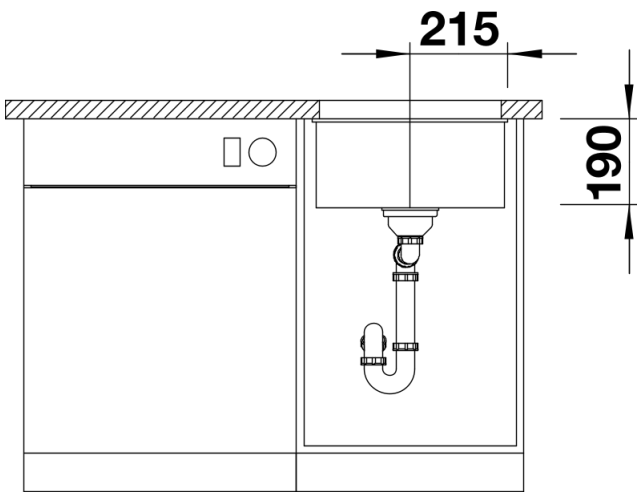

Colours

Available colours:

alumetallic
anthracite
pearl grey
rock grey
white
jasmine
tartufo
coffee
black

SILGRANIT rock grey

Planning information

- Cut out size: 400 x 400 x R10
Cut out information supplied with bowls.
Cut out CNC files also available on www.blanco.co.uk for download.

Scope of supply

Waste fitting with space-saving pipe, 3 ½" InFino basket strainer

Details

Top view

Cut-out

Front view

Side view