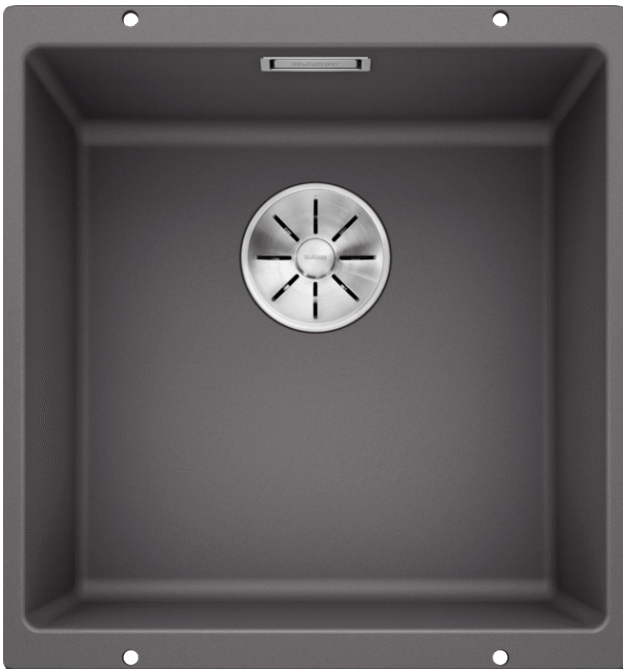

Product information sheet SUBLINE 400-U

Item no. 523423

Benefits

- Maximum bowl size provided by the very best in production and mounting technology
- Undermount bowl for solid surface worktops
- Timelessly elegant, contoured bowl design
- Entire system for a wide variety of plans featuring large and small bowls
- Elegant and hygienic: the covered C-overflow and InFino strainer system

Colours

Available colours:

alumetallic
anthracite
pearl grey
rock grey
white
jasmine
tartufo
coffee
black

SILGRANIT rock grey

Planning information

- Cut out size: 400 x 400 x R10
Cut out information supplied with bowls.
Cut out CNC files also available on www.blanco.co.uk for download.

Scope of supply

Waste fitting with space-saving pipe, 3 ½" InFino basket strainer

Details

Top view

Cut-out

Front view

Side view