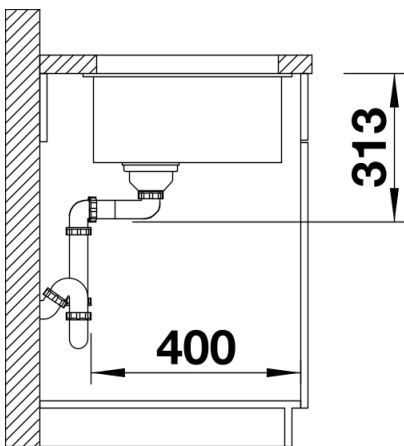

## Planning information

---

- Cut out size: 400 x 400 x R10  
Cut out information supplied with bowls.  
Cut out CNC files also available on [www.blanco.co.uk](http://www.blanco.co.uk) for download.

## Scope of supply

---

Waste fitting with space-saving pipe, 3 ½" InFino basket strainer

## Details

---

Top view

Cut-out

Front view

Side view