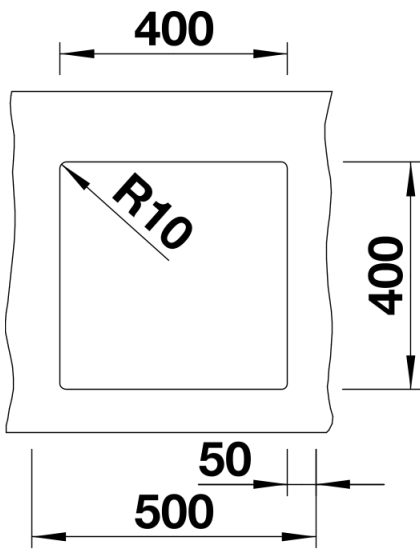

Product information sheet SUBLINE 400-U

Item no. 523426

Benefits

- Maximum bowl size provided by the very best in production and mounting technology
- Undermount bowl for solid surface worktops
- Timelessly elegant, contoured bowl design
- Entire system for a wide variety of plans featuring large and small bowls
- Elegant and hygienic: the covered C-overflow and InFino strainer system

Colours

Available colours:

alumetallic
anthracite
pearl grey
rock grey
white
jasmine
tartufo
coffee
black

SILGRANIT white

Planning information

- Cut out size: 400 x 400 x R10
Cut out information supplied with bowls.
Cut out CNC files also available on www.blanco.co.uk for download.

Scope of supply

Waste fitting with space-saving pipe, 3 ½" InFino basket strainer

Details

Top view

Cut-out

Front view

Side view