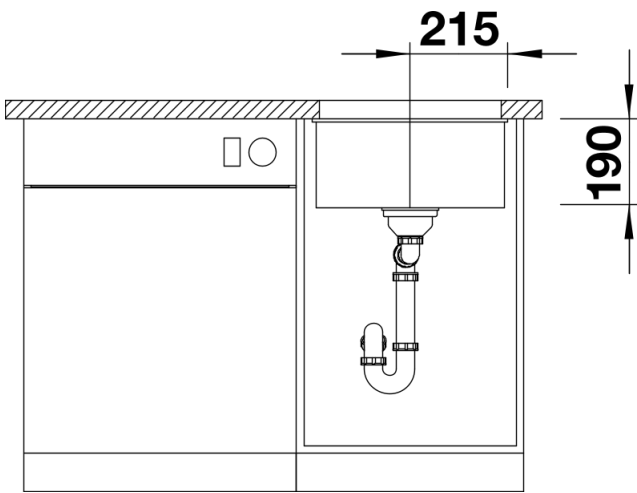

Colours

Available colours:

alumetallic
anthracite
pearl grey
rock grey
white
jasmine
tartufo
coffee
black

SILGRANIT white

Planning information

- Cut out size: 400 x 400 x R10
Cut out information supplied with bowls.
Cut out CNC files also available on www.blanco.co.uk for download.

Scope of supply

Waste fitting with space-saving pipe, 3 ½" InFino basket strainer

Details

Top view

Cut-out

Front view

Side view