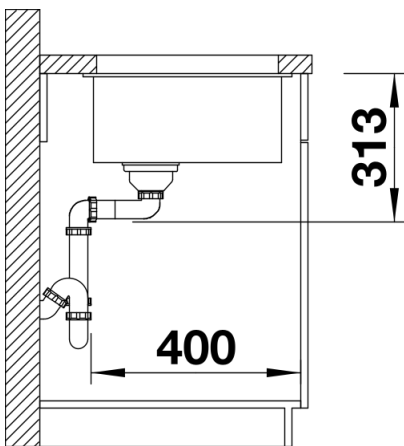

Colours

Available colours:

alumetallic
anthracite
pearl grey
rock grey
white
jasmine
tartufo
coffee
black

SILGRANIT white

Planning information

- Cut out size: 400 x 400 x R10
Cut out information supplied with bowls.
Cut out CNC files also available on www.blanco.co.uk for download.

Scope of supply

Waste fitting with space-saving pipe, 3 ½" InFino basket strainer

Details

Top view

Cut-out

Front view

Side view