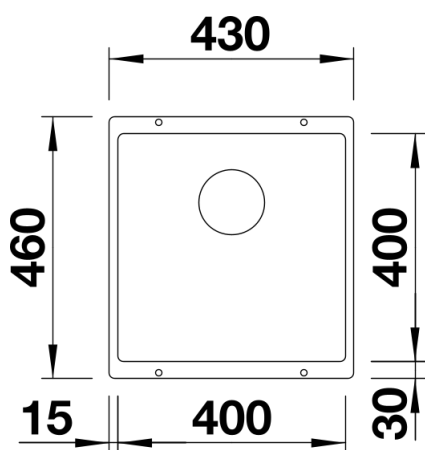

Colours

Available colours:

alumetallic
anthracite
pearl grey
rock grey
white
jasmine
tartufo
coffee
black

SILGRANIT white

Planning information

- Cut out size: 400 x 400 x R10
Cut out information supplied with bowls.
Cut out CNC files also available on www.blanco.co.uk for download.

Scope of supply

Waste fitting with space-saving pipe, 3 ½" InFino basket strainer

Details

Top view

Cut-out

Front view

Side view