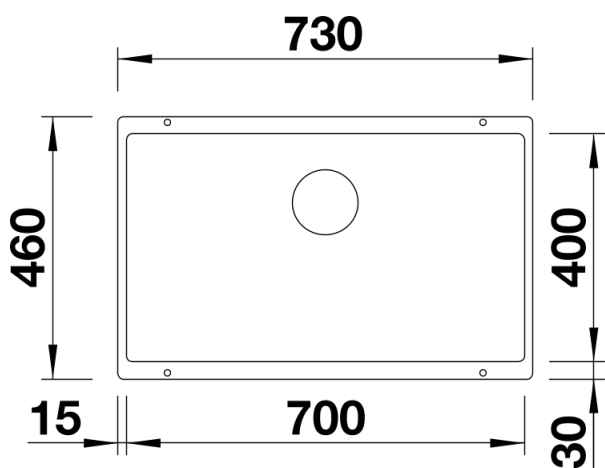

Product information sheet SUBLINE 700-U

Item no. 523444

Benefits

- Maximum bowl size provided by the very best in production and mounting technology
- Undermount bowl for solid surface worktops
- Timelessly elegant, contoured bowl design
- Entire system for a wide variety of plans featuring large and small bowls
- Elegant and hygienic: the covered C-overflow and InFino strainer system

Colours

Available colours:

- anthracite
- rock grey
- pearl grey
- white
- jasmine
- tartufo
- alumetallic
- coffee
- black

SILGRANIT alumetallic

Planning information

- Cut out size: 700 x 400 x R10
Cut out information supplied with bowls.
Cut out CNC files also available on www.blanco.co.uk for download.

Scope of supply

Waste fitting with space-saving pipe, 3 ½" InFino basket strainer

Details

Top view

Cut-out

Front view

Side view