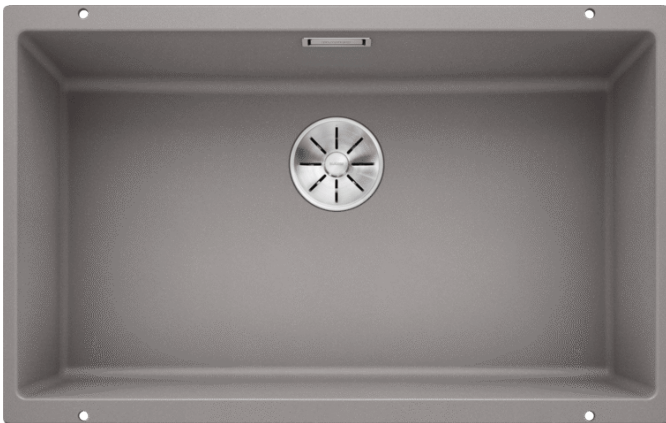

Product information sheet SUBLINE 700-U

Item no. 523444

Benefits

- Maximum bowl size provided by the very best in production and mounting technology
- Undermount bowl for solid surface worktops
- Timelessly elegant, contoured bowl design
- Entire system for a wide variety of plans featuring large and small bowls
- Elegant and hygienic: the covered C-overflow and InFino strainer system

Colours

Available colours:

- anthracite
- rock grey
- pearl grey
- white
- jasmine
- tartufo
- alumetallic
- coffee
- black

SILGRANIT alumetallic

Planning information

- Cut out size: 700 x 400 x R10
Cut out information supplied with bowls.
Cut out CNC files also available on www.blanco.co.uk for download.

Scope of supply

Waste fitting with space-saving pipe, 3 ½" InFino basket strainer

Details

Top view

Cut-out

Front view

Side view