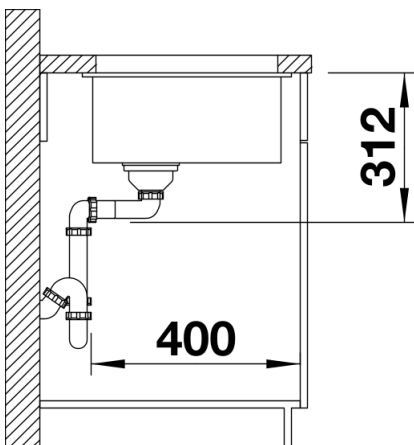

Colours

Available colours:

- anthracite
- rock grey
- pearl grey
- white
- jasmine
- tartufo
- alumetallic
- coffee
- black

SILGRANIT alumetallic

Planning information

- Cut out size: 700 x 400 x R10
Cut out information supplied with bowls.
Cut out CNC files also available on www.blanco.co.uk for download.

Scope of supply

Waste fitting with space-saving pipe, 3 ½" InFino basket strainer

Details

Top view

Cut-out

Front view

Side view