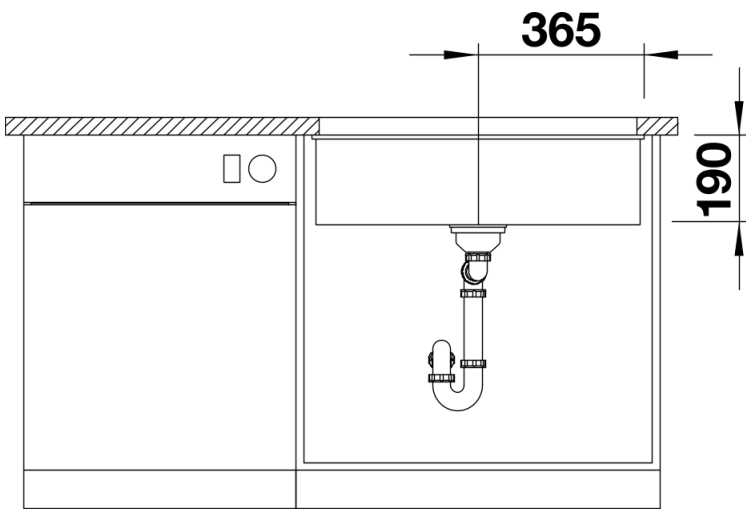

Product information sheet SUBLINE 700-U

Item no. 523444

Benefits

- Maximum bowl size provided by the very best in production and mounting technology
- Undermount bowl for solid surface worktops
- Timelessly elegant, contoured bowl design
- Entire system for a wide variety of plans featuring large and small bowls
- Elegant and hygienic: the covered C-overflow and InFino strainer system

Colours

Available colours:

- anthracite
- rock grey
- pearl grey
- white
- jasmine
- tartufo
- alumetallic
- coffee
- black

SILGRANIT alumetallic

Planning information

- Cut out size: 700 x 400 x R10
Cut out information supplied with bowls.
Cut out CNC files also available on www.blanco.co.uk for download.

Scope of supply

Waste fitting with space-saving pipe, 3 ½" InFino basket strainer

Details

Top view

Cut-out

Front view

Side view