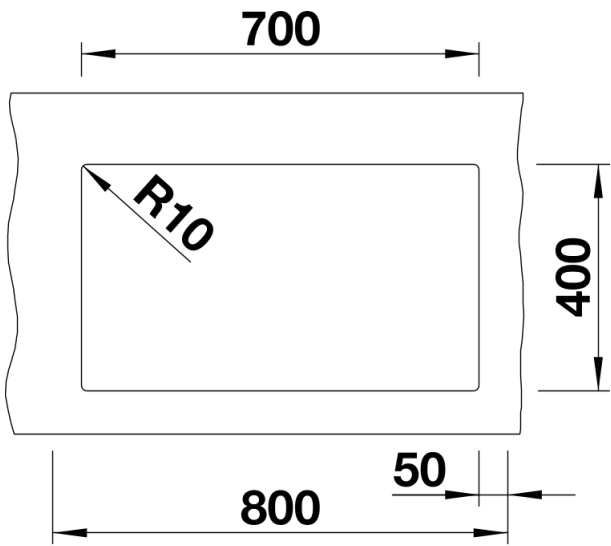

Product information sheet SUBLINE 700-U

Item no. 523444

Benefits

- Maximum bowl size provided by the very best in production and mounting technology
- Undermount bowl for solid surface worktops
- Timelessly elegant, contoured bowl design
- Entire system for a wide variety of plans featuring large and small bowls
- Elegant and hygienic: the covered C-overflow and InFino strainer system

Colours

Available colours:

- anthracite
- rock grey
- pearl grey
- white
- jasmine
- tartufo
- alumetallic
- coffee
- black

SILGRANIT alumetallic

Planning information

- Cut out size: 700 x 400 x R10
Cut out information supplied with bowls.
Cut out CNC files also available on www.blanco.co.uk for download.

Scope of supply

Waste fitting with space-saving pipe, 3 ½" InFino basket strainer

Details

Top view

Cut-out

Front view

Side view