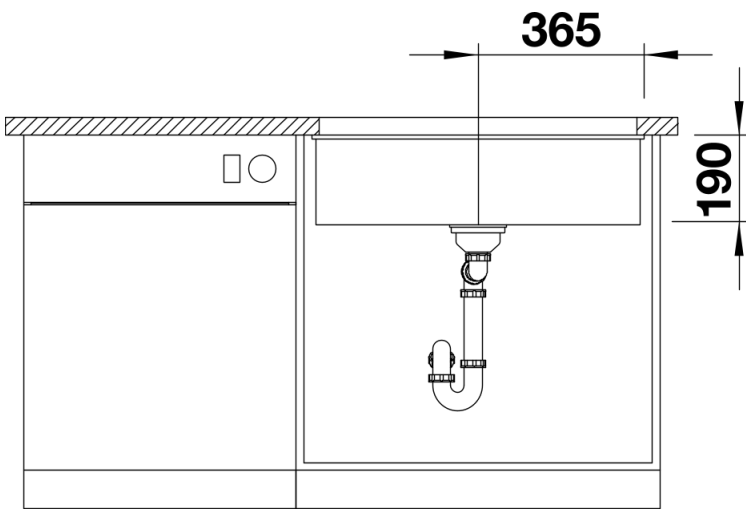

Product information sheet SUBLINE 700-U

Item no. 526001

Benefits

- Maximum bowl size provided by the very best in production and mounting technology
- Undermount bowl for solid surface worktops
- Timelessly elegant, contoured bowl design
- Entire system for a wide variety of plans featuring large and small bowls
- Elegant and hygienic: the covered C-overflow and InFino strainer system

Colours

SILGRANIT black

Available colours:

- anthracite
- rock grey
- pearl grey
- white
- jasmine
- tartufo
- alumetallic
- coffee
- black

Planning information

- Cut out size: 700 x 400 x R10
Cut out information supplied with bowls.
Cut out CNC files also available on www.blanco.co.uk for download.

Scope of supply

Waste fitting with space-saving pipe, 3 ½" InFino basket strainer

Details

Top view

Cut-out

Front view

Side view