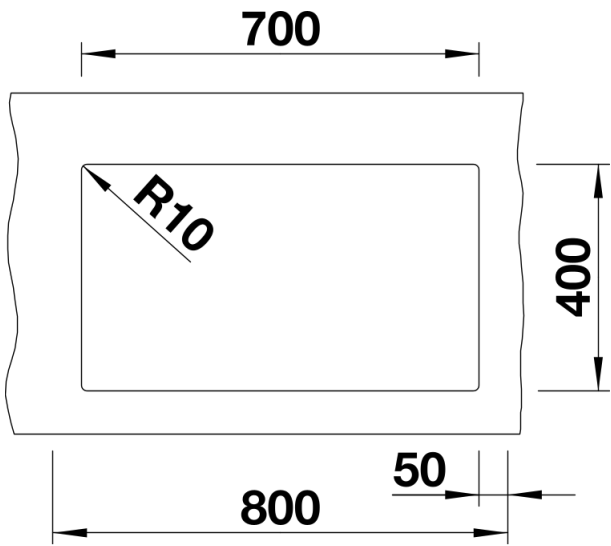

Product information sheet SUBLINE 700-U

Item no. 526001

Benefits

- Maximum bowl size provided by the very best in production and mounting technology
- Undermount bowl for solid surface worktops
- Timelessly elegant, contoured bowl design
- Entire system for a wide variety of plans featuring large and small bowls
- Elegant and hygienic: the covered C-overflow and InFino strainer system

Colours

SILGRANIT black

Available colours:

- anthracite
- rock grey
- pearl grey
- white
- jasmine
- tartufo
- alumetallic
- coffee
- black

Planning information

- Cut out size: 700 x 400 x R10
Cut out information supplied with bowls.
Cut out CNC files also available on www.blanco.co.uk for download.

Scope of supply

Waste fitting with space-saving pipe, 3 ½" InFino basket strainer

Details

Top view

Cut-out

Front view

Side view