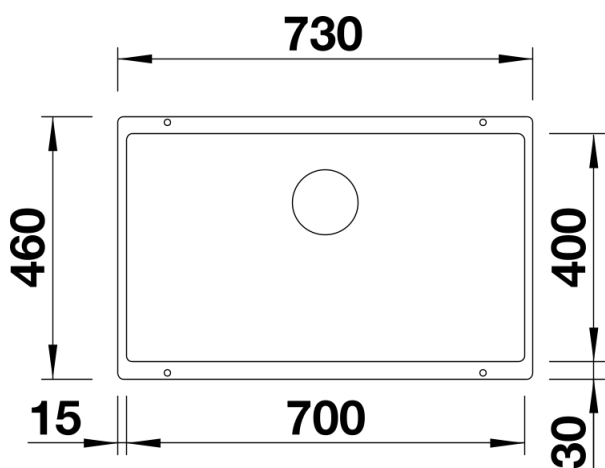

Product information sheet SUBLINE 700-U

Item no. 526001

Benefits

- Maximum bowl size provided by the very best in production and mounting technology
- Undermount bowl for solid surface worktops
- Timelessly elegant, contoured bowl design
- Entire system for a wide variety of plans featuring large and small bowls
- Elegant and hygienic: the covered C-overflow and InFino strainer system

Colours

SILGRANIT black

Available colours:

- anthracite
- rock grey
- pearl grey
- white
- jasmine
- tartufo
- alumetallic
- coffee
- black

Planning information

- Cut out size: 700 x 400 x R10
Cut out information supplied with bowls.
Cut out CNC files also available on www.blanco.co.uk for download.

Scope of supply

Waste fitting with space-saving pipe, 3 ½" InFino basket strainer

Details

Top view

Cut-out

Front view

Side view