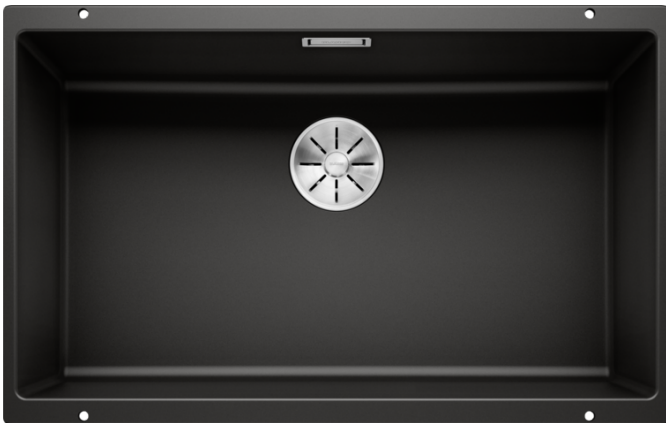

Product information sheet SUBLINE 700-U

Item no. 526001

Benefits

- Maximum bowl size provided by the very best in production and mounting technology
- Undermount bowl for solid surface worktops
- Timelessly elegant, contoured bowl design
- Entire system for a wide variety of plans featuring large and small bowls
- Elegant and hygienic: the covered C-overflow and InFino strainer system

Colours

SILGRANIT black

Available colours:

- anthracite
- rock grey
- pearl grey
- white
- jasmine
- tartufo
- alumetallic
- coffee
- black

Planning information

- Cut out size: 700 x 400 x R10
Cut out information supplied with bowls.
Cut out CNC files also available on www.blanco.co.uk for download.

Scope of supply

Waste fitting with space-saving pipe, 3 ½" InFino basket strainer

Details

Top view

Cut-out

Front view

Side view