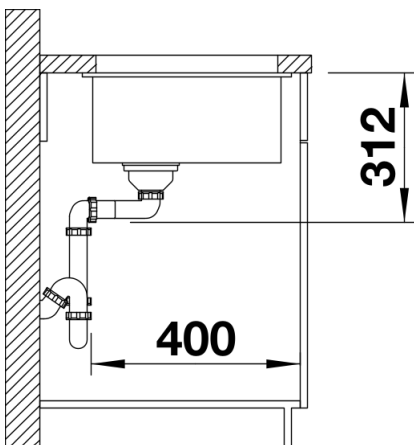

Colours

SILGRANIT black

Available colours:

- anthracite
- rock grey
- pearl grey
- white
- jasmine
- tartufo
- alumetallic
- coffee
- black

Planning information

- Cut out size: 700 x 400 x R10
Cut out information supplied with bowls.
Cut out CNC files also available on www.blanco.co.uk for download.

Scope of supply

Waste fitting with space-saving pipe, 3 ½" InFino basket strainer

Details

Top view

Cut-out

Front view

Side view