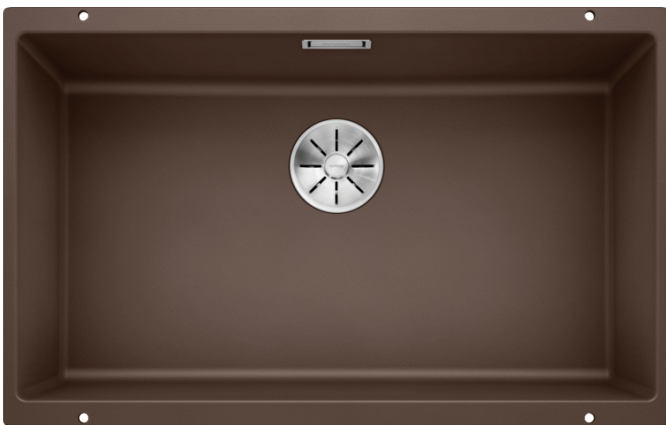

### Benefits

---

- Maximum bowl size provided by the very best in production and mounting technology
- Undermount bowl for solid surface worktops
- Timelessly elegant, contoured bowl design
- Entire system for a wide variety of plans featuring large and small bowls
- Elegant and hygienic: the covered C-overflow and InFino strainer system

### Colours

---

Available colours:

- anthracite
- rock grey
- pearl grey
- white
- jasmine
- tartufo
- alumetallic
- coffee
- black

SILGRANIT coffee

## Planning information

---

- Cut out size: 700 x 400 x R10  
Cut out information supplied with bowls.  
Cut out CNC files also available on [www.blanco.co.uk](http://www.blanco.co.uk) for download.