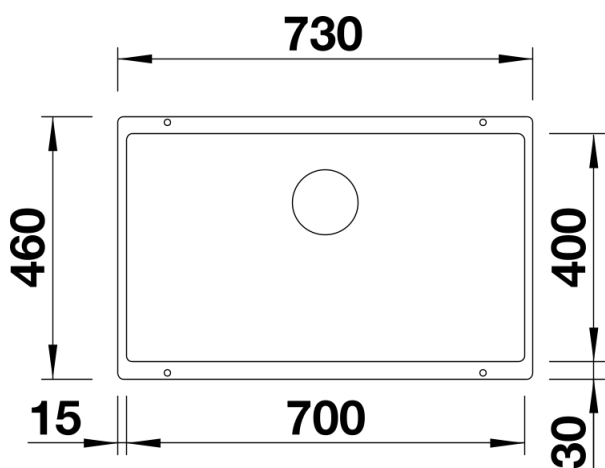

## Planning information

---

- Cut out size: 700 x 400 x R10  
Cut out information supplied with bowls.  
Cut out CNC files also available on [www.blanco.co.uk](http://www.blanco.co.uk) for download.

## Scope of supply

---

Waste fitting with space-saving pipe, 3 ½" InFino basket strainer

## Details

---

Top view

Cut-out

Front view

Side view