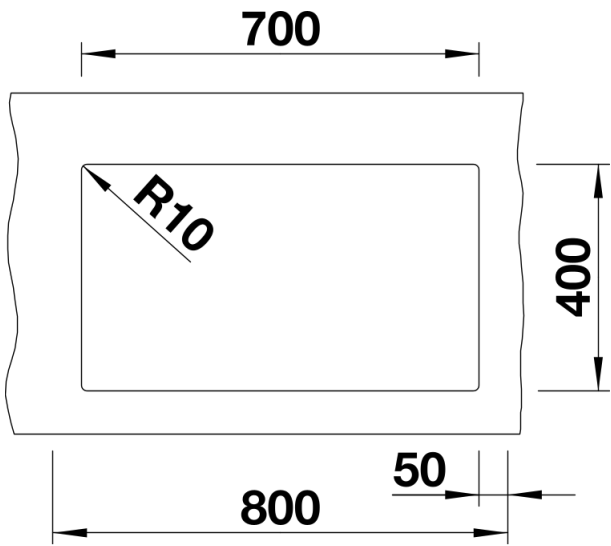

## Planning information

---

- Cut out size: 700 x 400 x R10  
Cut out information supplied with bowls.  
Cut out CNC files also available on [www.blanco.co.uk](http://www.blanco.co.uk) for download.

## Scope of supply

---

Waste fitting with space-saving pipe, 3 ½" InFino basket strainer

## Details

---

Top view

Cut-out

Front view

Side view