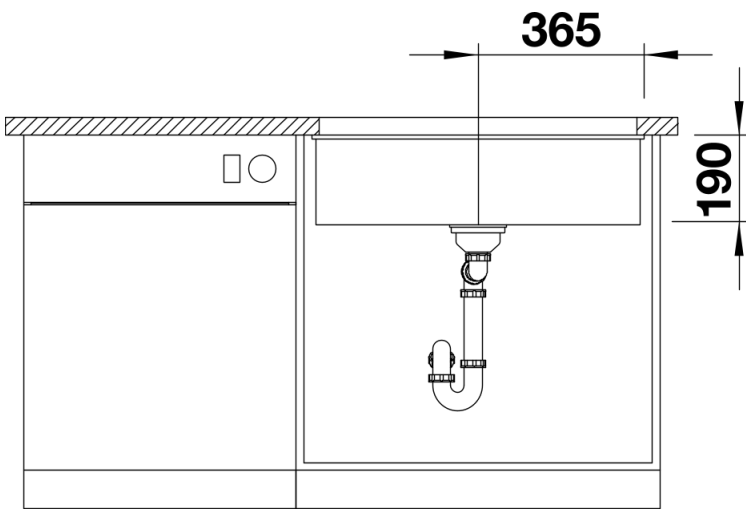

## Planning information

---

- Cut out size: 700 x 400 x R10  
Cut out information supplied with bowls.  
Cut out CNC files also available on [www.blanco.co.uk](http://www.blanco.co.uk) for download.

## Scope of supply

---

Waste fitting with space-saving pipe, 3 ½" InFino basket strainer

## Details

---

Top view

Cut-out

Front view

Side view