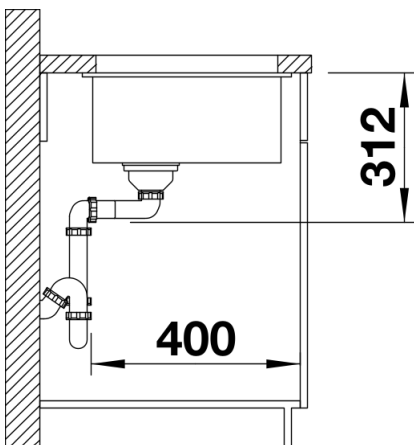

## Planning information

---

- Cut out size: 700 x 400 x R10  
Cut out information supplied with bowls.  
Cut out CNC files also available on [www.blanco.co.uk](http://www.blanco.co.uk) for download.

## Scope of supply

---

Waste fitting with space-saving pipe, 3 ½" InFino basket strainer

## Details

---

Top view

Cut-out

Front view

Side view